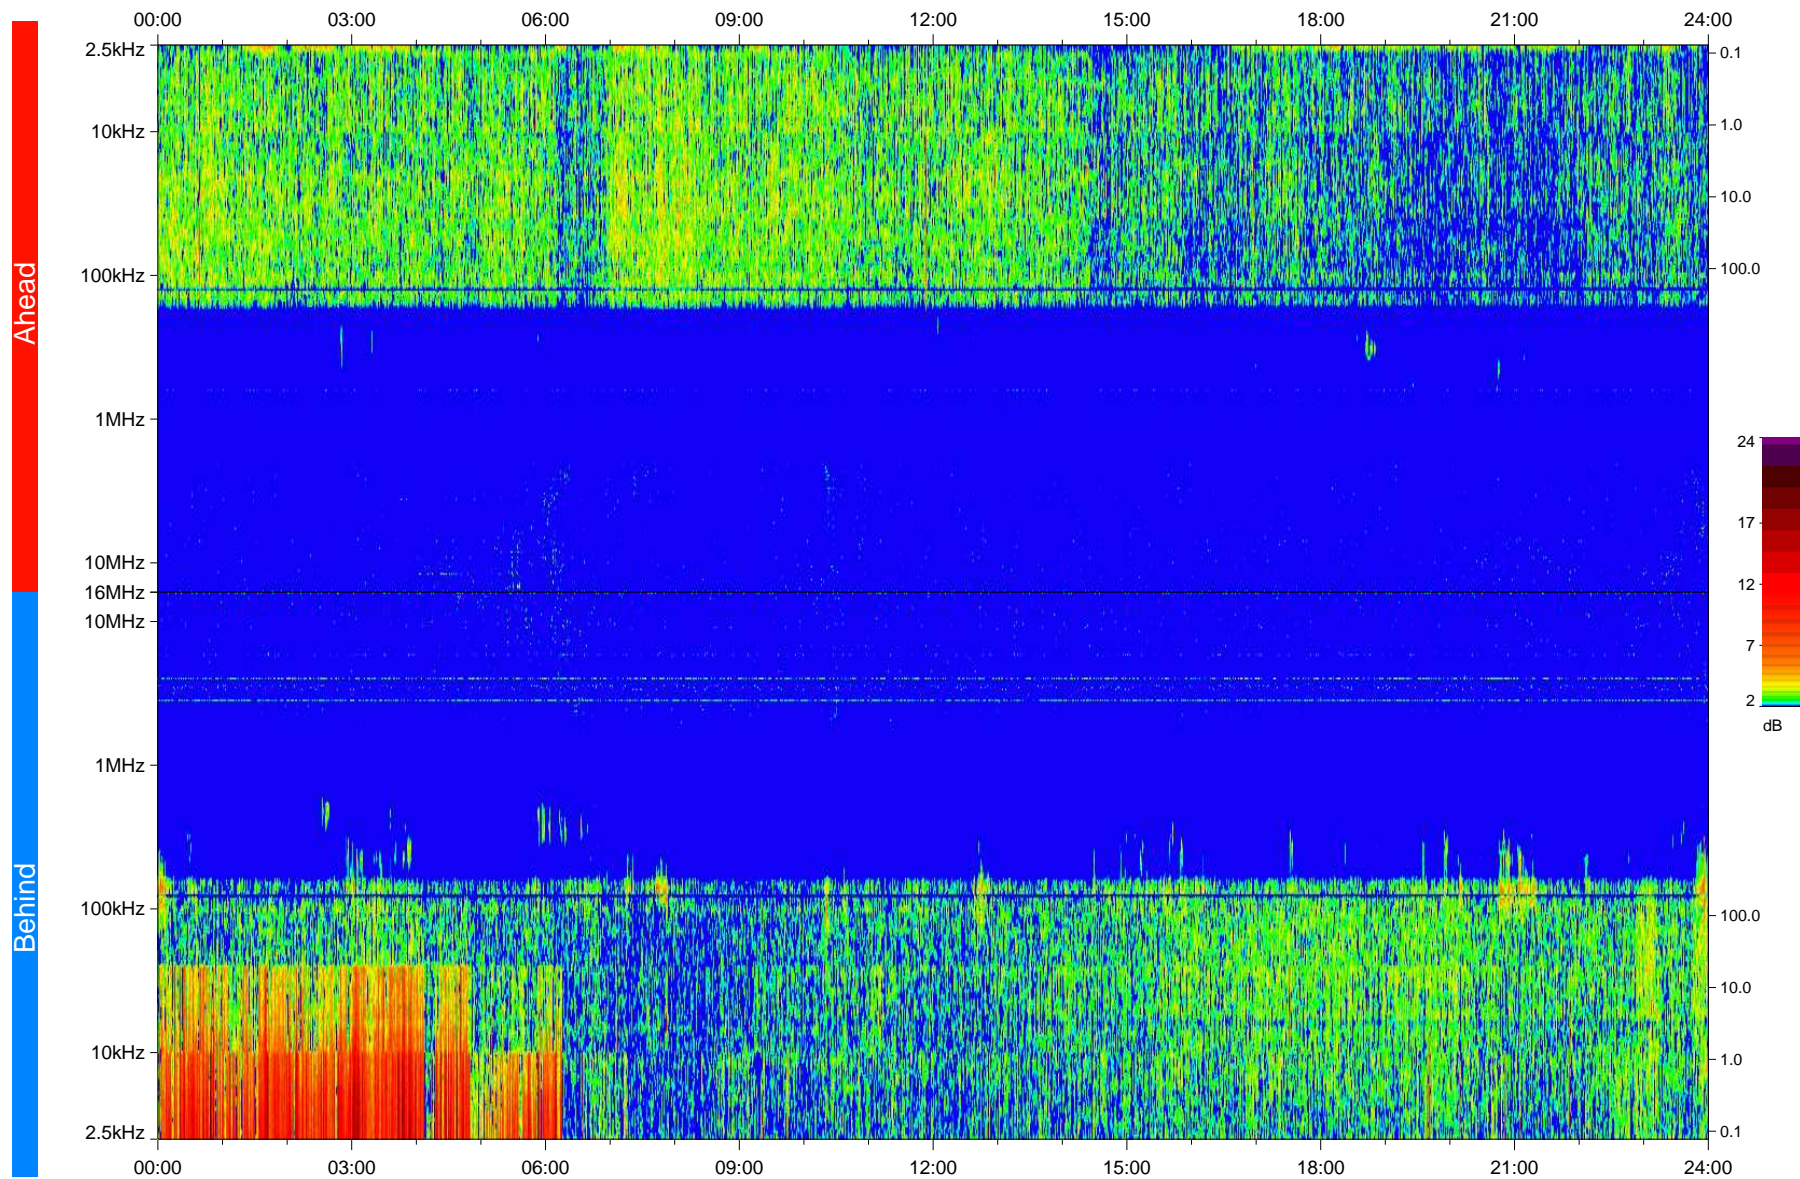

STEREO/WAVES Daily Summary - 10-Apr-2008 (DOY 101)

Ahead source file: swaves_ahead_2008_101_1_04.fin
Ahead PSE Angle: 24.4°

Behind PSE Angle: -23.8°
Behind source file: swaves_behind_2008_101_1_04.fin

Time (UTC)

file: stereo_swaves_daily-summary_color_20080410_v04
made by: space.umn.edu on macOS with IDL 8.8.2 on 2022-10-18 06:02:02, with TMLib V945 / dynspec V311