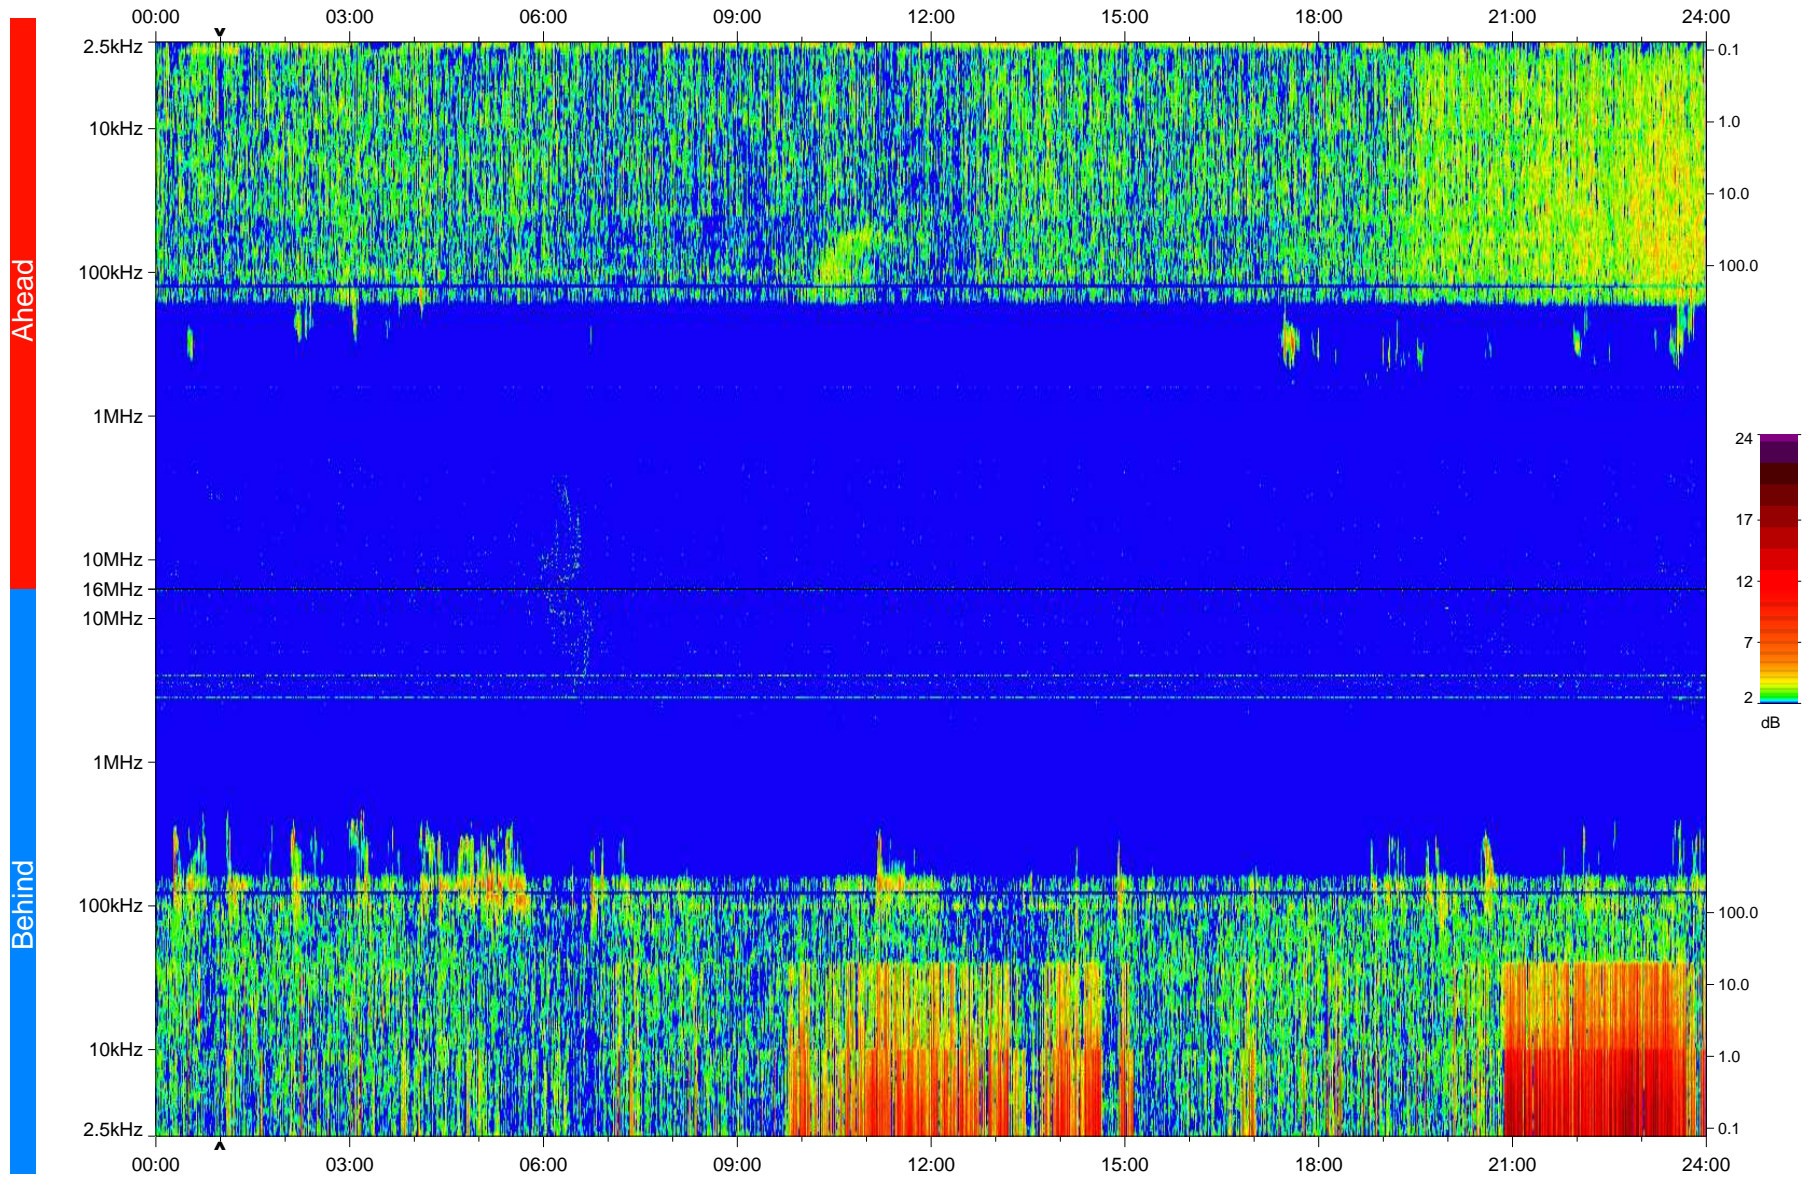

# STEREO/WAVES Daily Summary - 09-Apr-2008 (DOY 100)

Ahead source file: swaves\_ahead\_2008\_100\_1\_04.fin  
Ahead PSE Angle: 24.3°

Behind PSE Angle: -23.7°  
Behind source file: swaves\_behind\_2008\_100\_1\_04.fin

Time (UTC)

file: stereo\_swaves\_daily-summary\_color\_20080409\_v04  
made by: space.umn.edu on macOS with IDL 8.8.2 on 2022-10-18 05:59:11, with Tlib V945 / dynspec V311