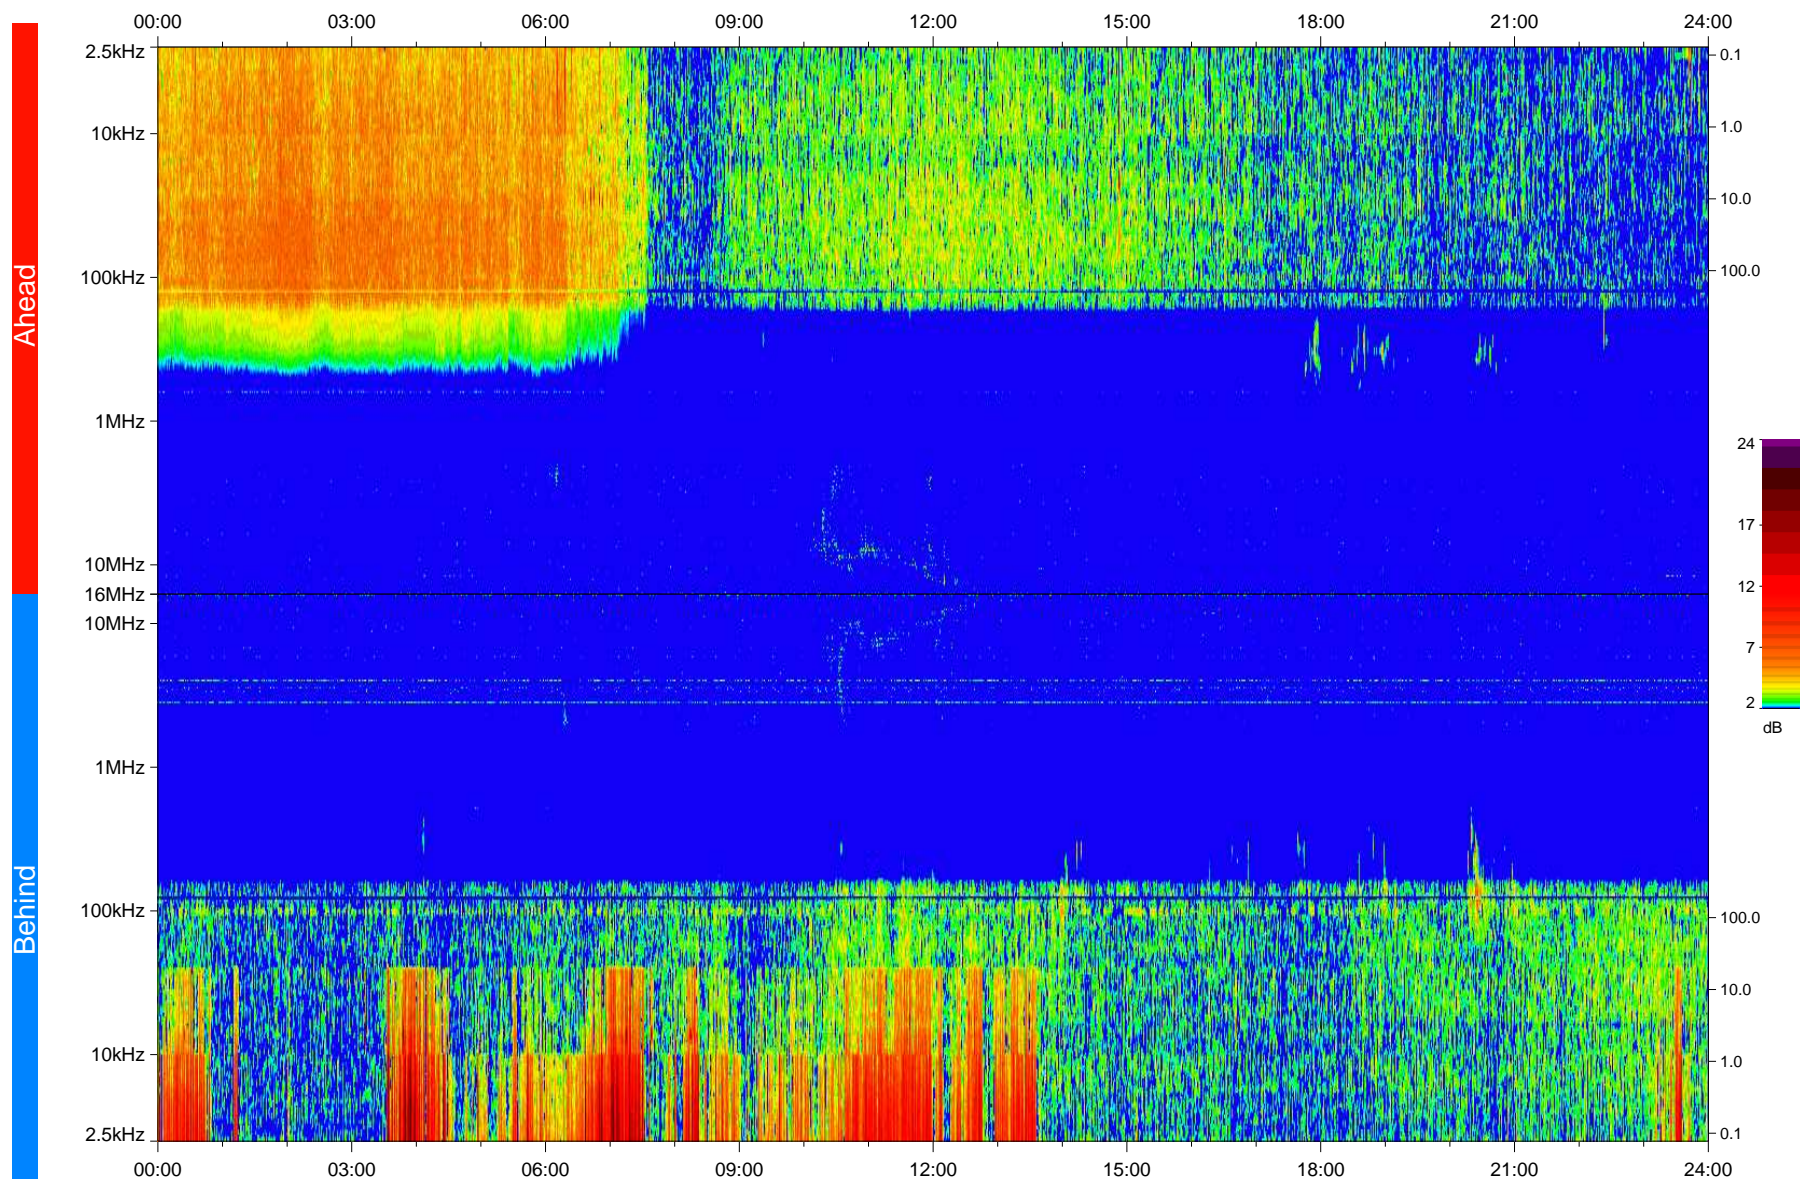

STEREO/WAVES Daily Summary - 08-Apr-2008 (DOY 099)

Ahead source file: swaves_ahead_2008_099_1_04.fin
Ahead PSE Angle: 24.3°

Behind PSE Angle: -23.7°
Behind source file: swaves_behind_2008_099_1_04.fin

Time (UTC)

file: stereo_swaves_daily-summary_color_20080408_v04
made by: space.umn.edu on macOS with IDL 8.8.2 on 2022-10-18 05:56:21, with TLib V945 / dynspec V311