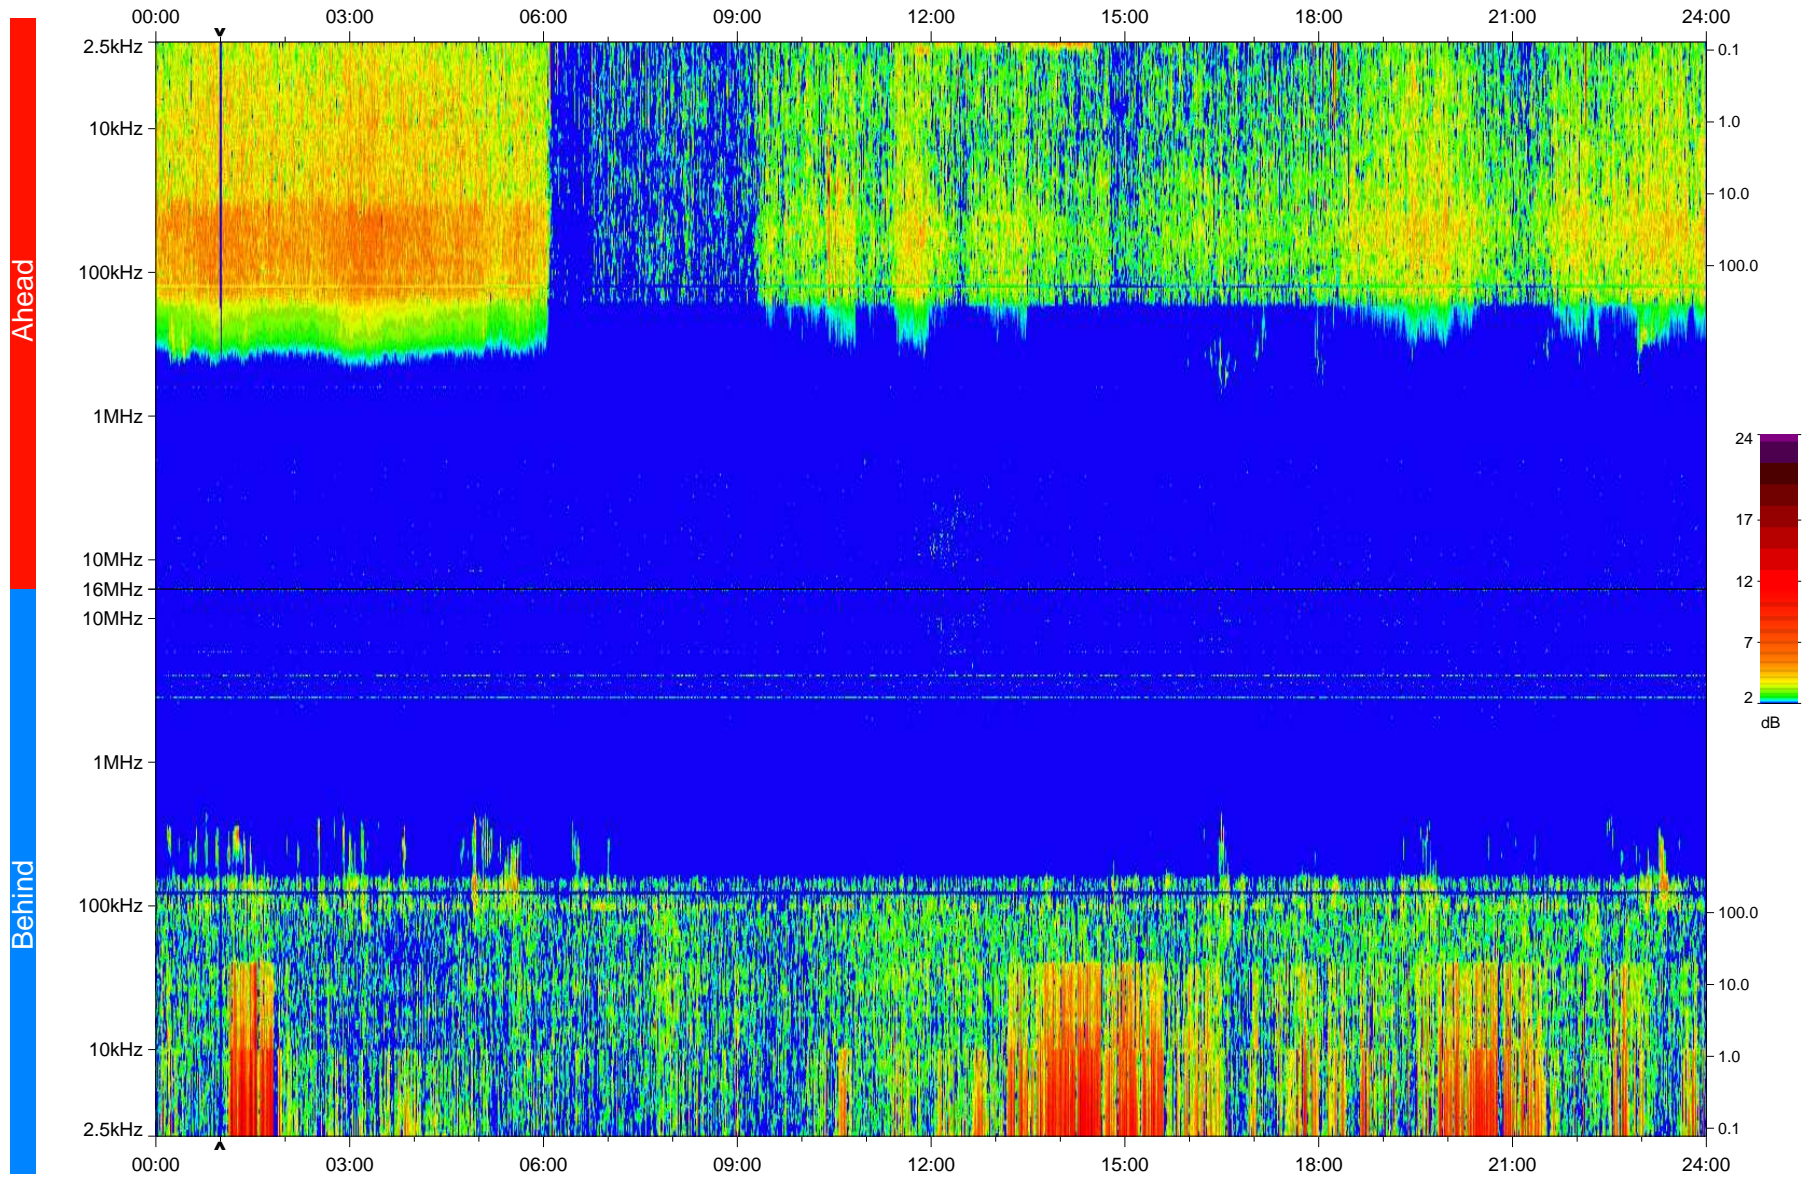

STEREO/WAVES Daily Summary - 07-Apr-2008 (DOY 098)

Ahead source file: swaves_ahead_2008_098_1_04.fin
Ahead PSE Angle: 24.1°

Behind PSE Angle: -23.8°
Behind source file: swaves_behind_2008_098_1_04.fin

Time (UTC)

file: stereo_swaves_daily-summary_color_20080407_v04
made by: space.umn.edu on macOS with IDL 8.8.2 on 2022-10-18 05:53:28, with TMLib V945 / dynspec V311