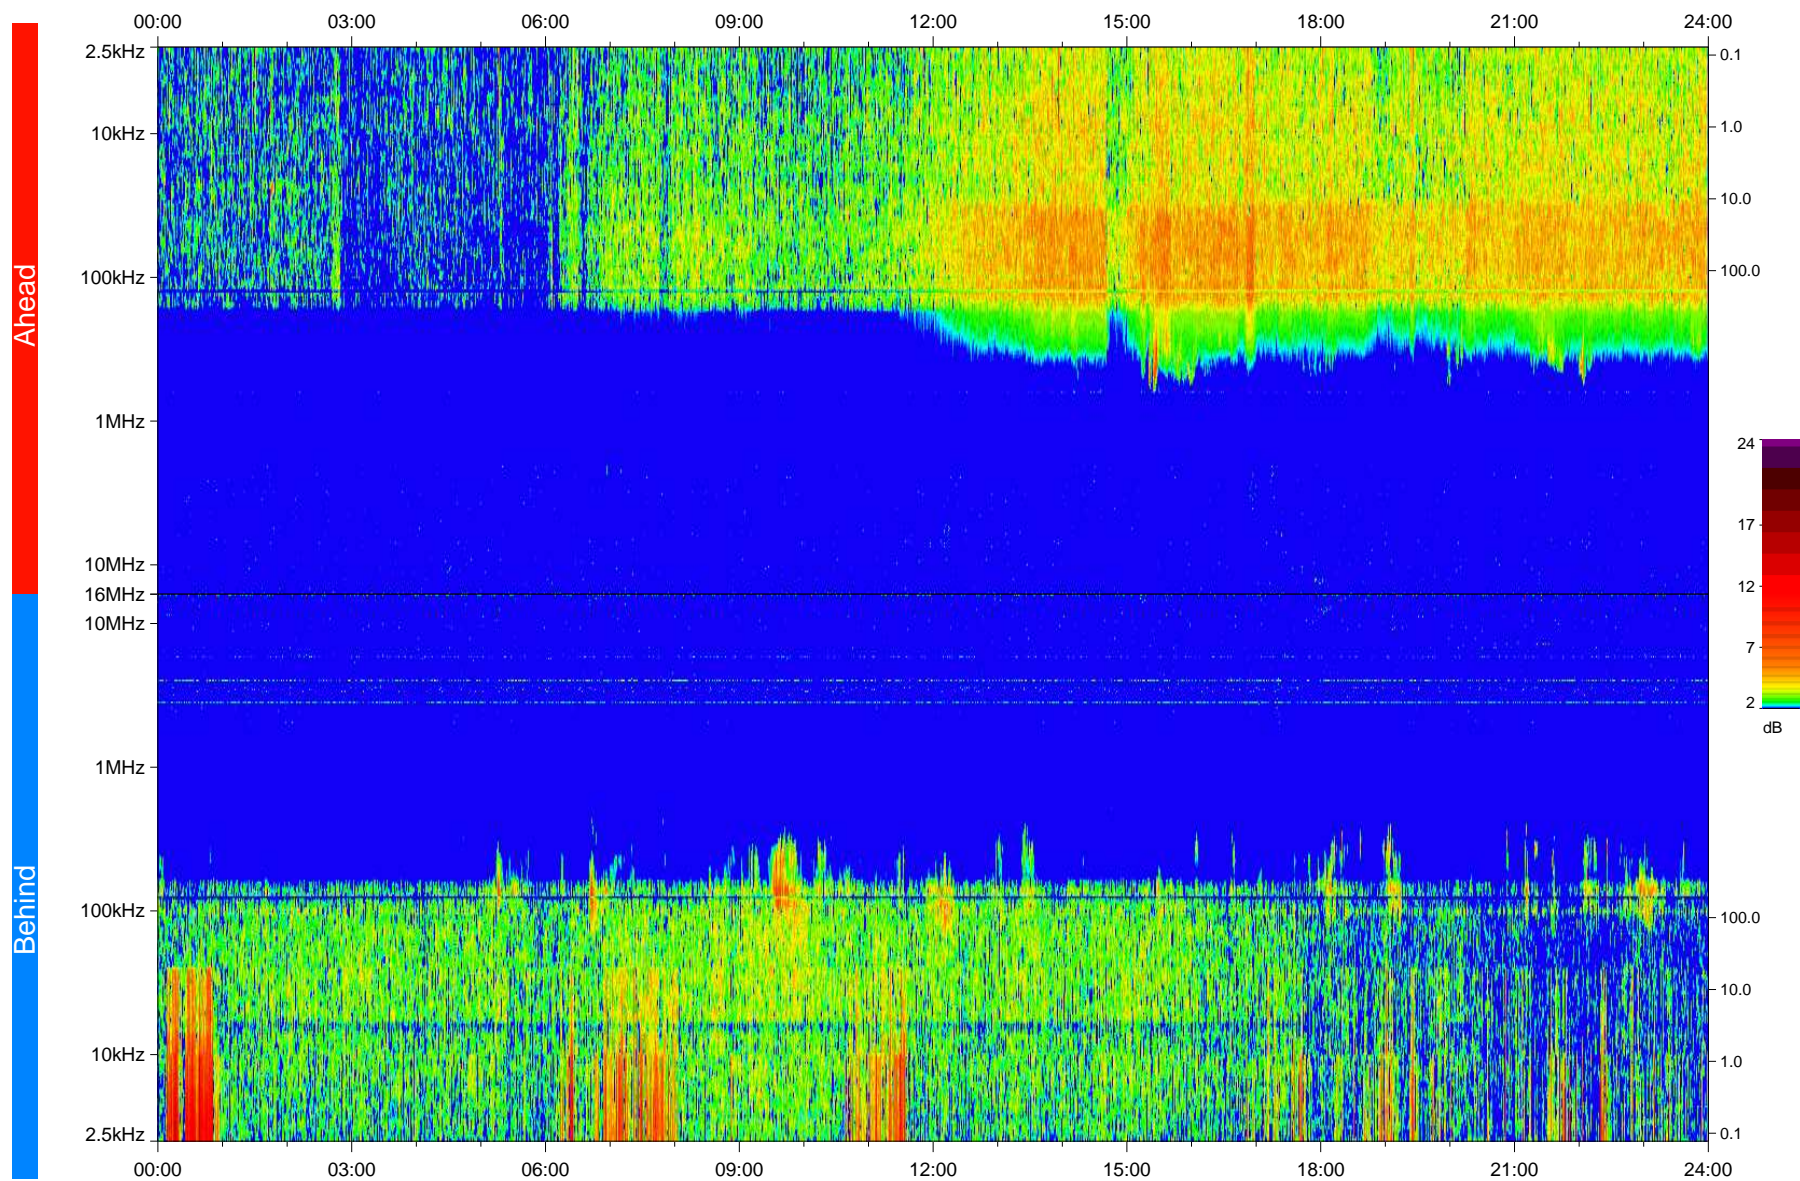

STEREO/WAVES Daily Summary - 06-Apr-2008 (DOY 097)

Ahead source file: swaves_ahead_2008_097_1_04.fin
Ahead PSE Angle: 24.1°

Behind PSE Angle: -23.8°
Behind source file: swaves_behind_2008_097_1_04.fin

Time (UTC)

file: stereo_swaves_daily-summary_color_20080406_v04
made by: space.umn.edu on macOS with IDL 8.8.2 on 2022-10-18 05:50:37, with TLib V945 / dynspec V311