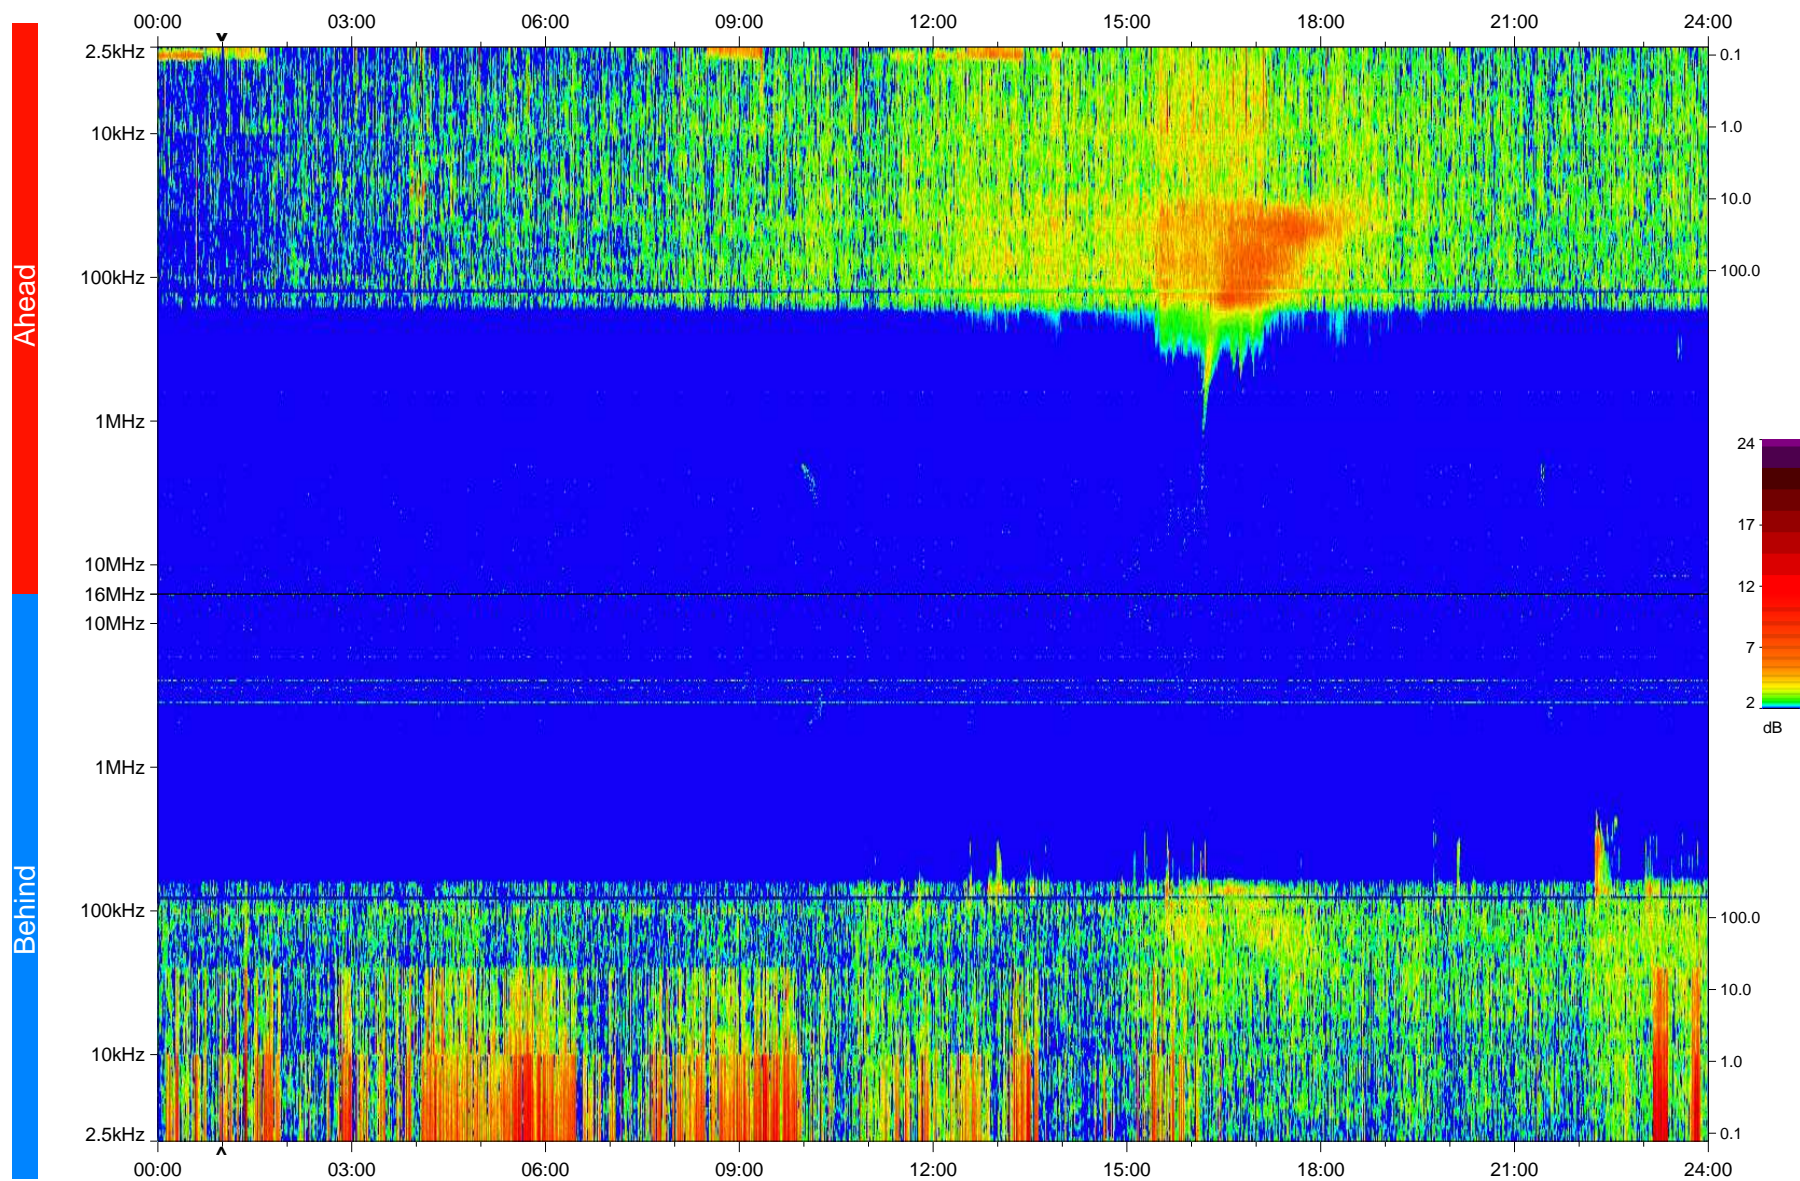

STEREO/WAVES Daily Summary - 05-Apr-2008 (DOY 096)

Ahead source file: swaves_ahead_2008_096_1_04.fin
Ahead PSE Angle: 24.0°

Behind PSE Angle: -23.7°
Behind source file: swaves_behind_2008_096_1_04.fin

Time (UTC)

file: stereo_swaves_daily-summary_color_20080405_v04
made by: space.umn.edu on macOS with IDL 8.8.2 on 2022-10-18 05:47:45, with Tlib V945 / dynspec V311