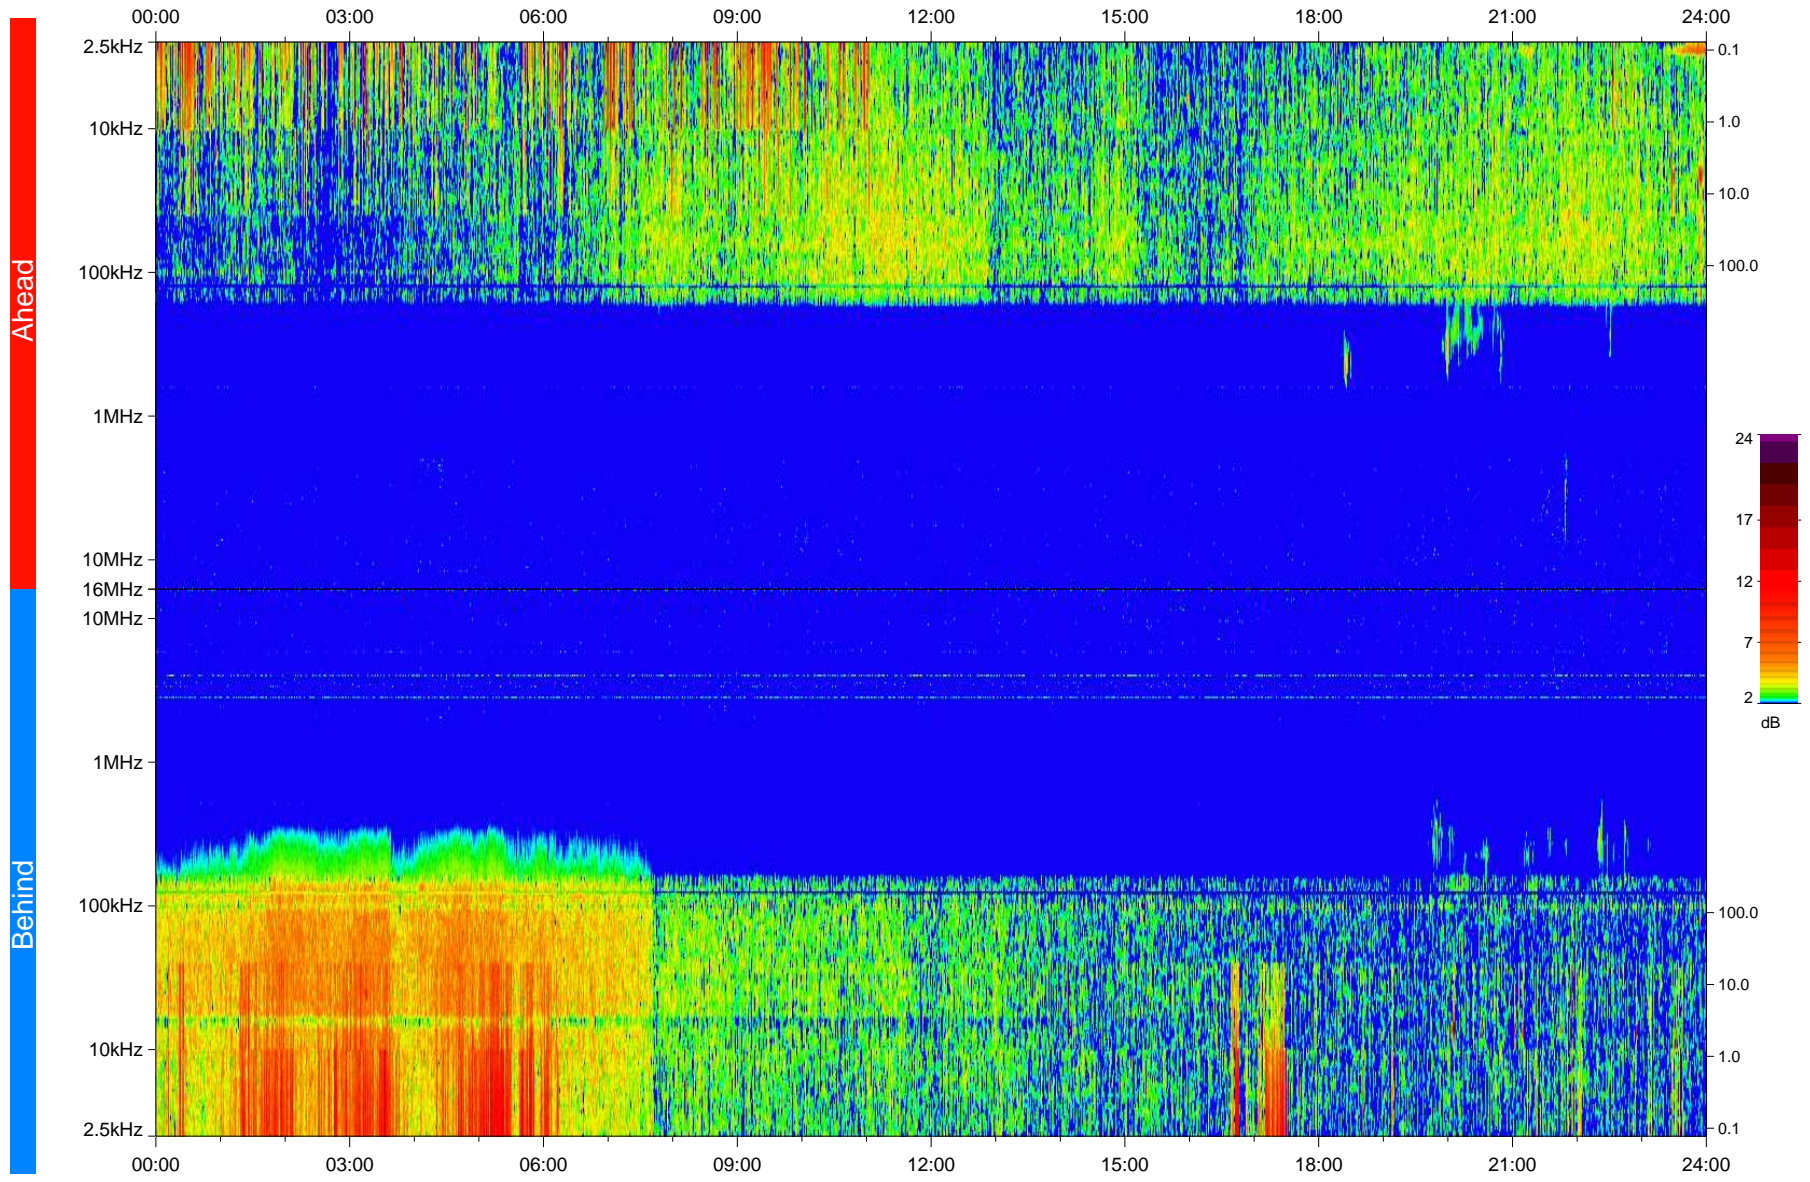

STEREO/WAVES Daily Summary - 04-Apr-2008 (DOY 095)

Ahead source file: swaves_ahead_2008_095_1_04.fin
Ahead PSE Angle: 24.0°

Behind PSE Angle: -23.7°
Behind source file: swaves_behind_2008_095_1_04.fin

Time (UTC)

file: stereo_swaves_daily-summary_color_20080404_v04
made by: space.umn.edu on macOS with IDL 8.8.2 on 2022-10-18 05:44:54, with TLib V945 / dynspec V311