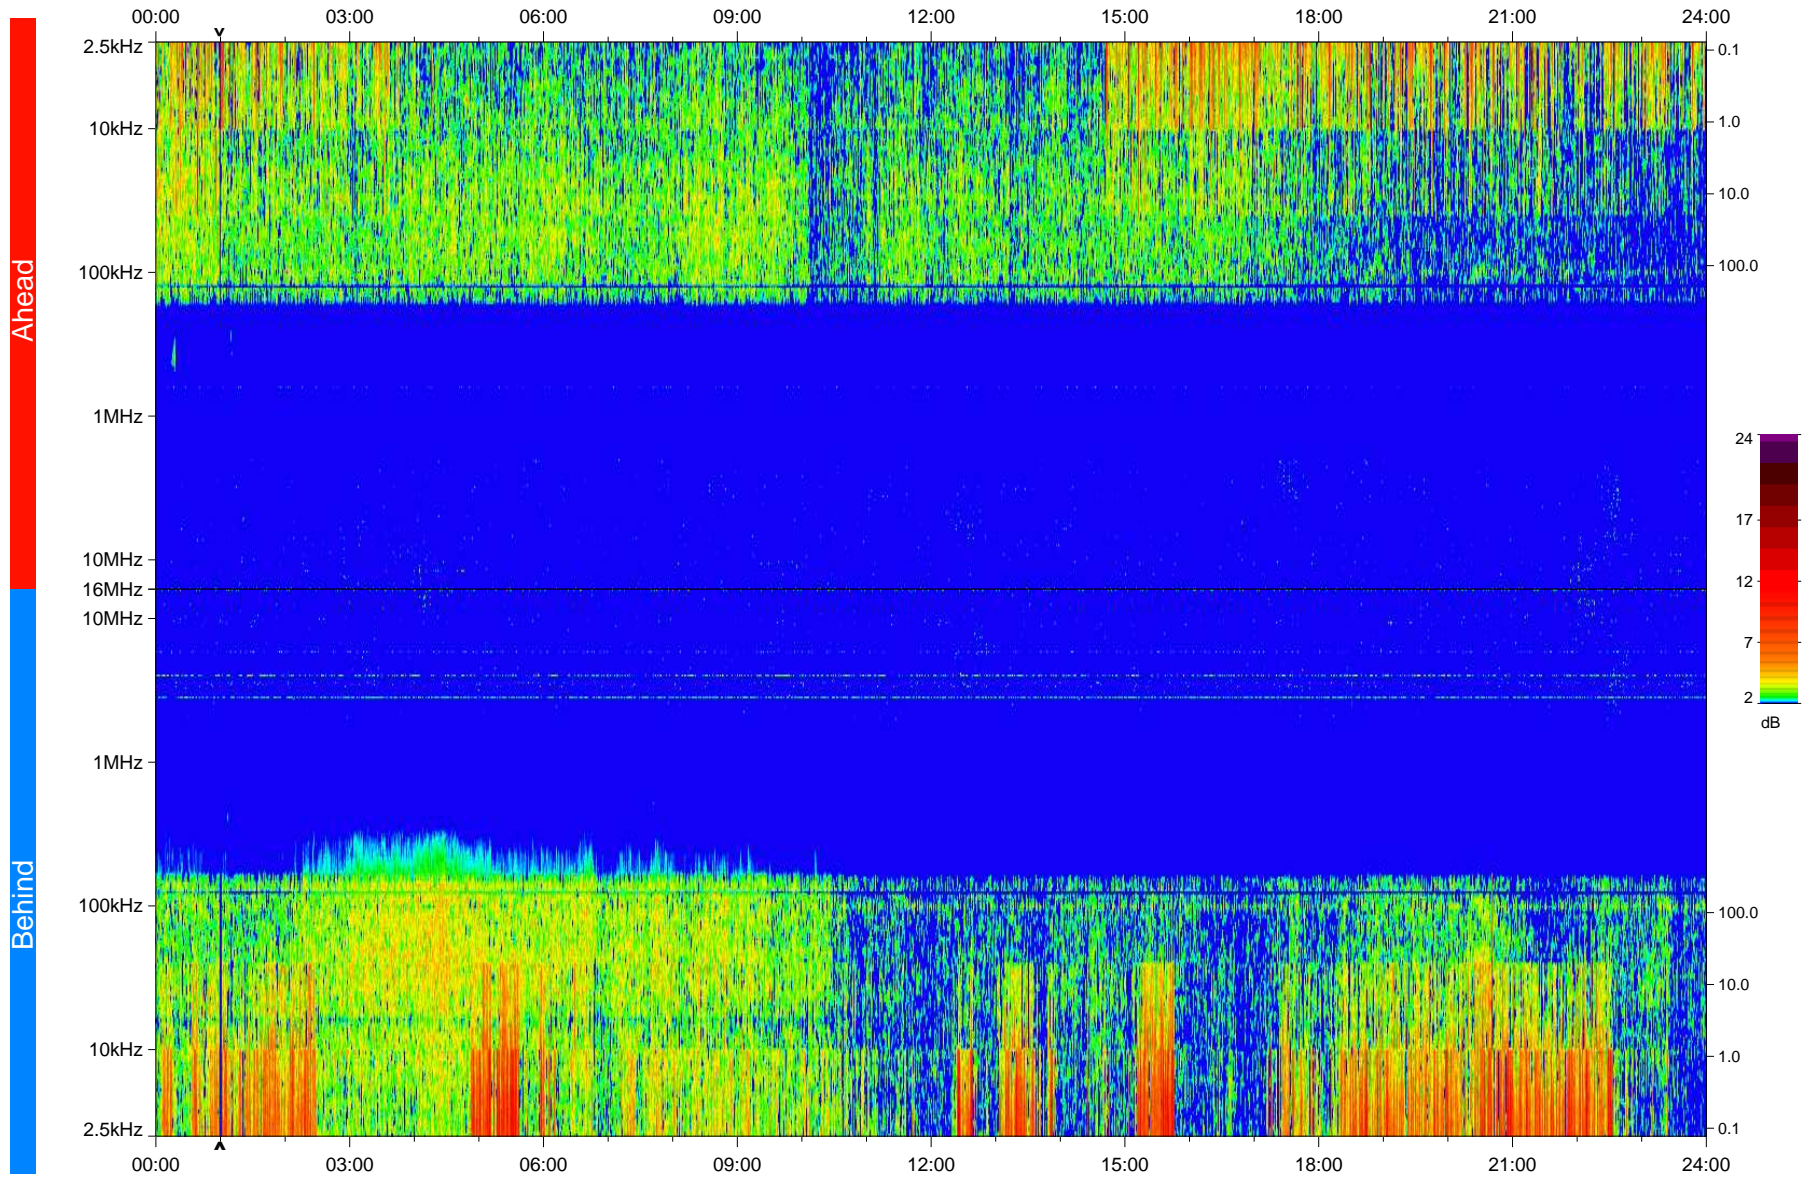

STEREO/WAVES Daily Summary - 03-Apr-2008 (DOY 094)

Ahead source file: swaves_ahead_2008_094_1_04.fin
Ahead PSE Angle: 24.0°

Behind PSE Angle: -23.7°
Behind source file: swaves_behind_2008_094_1_04.fin

Time (UTC)

file: stereo_swaves_daily-summary_color_20080403_v04
made by: space.umn.edu on macOS with IDL 8.8.2 on 2022-10-18 05:42:01, with TLib V945 / dynspec V311