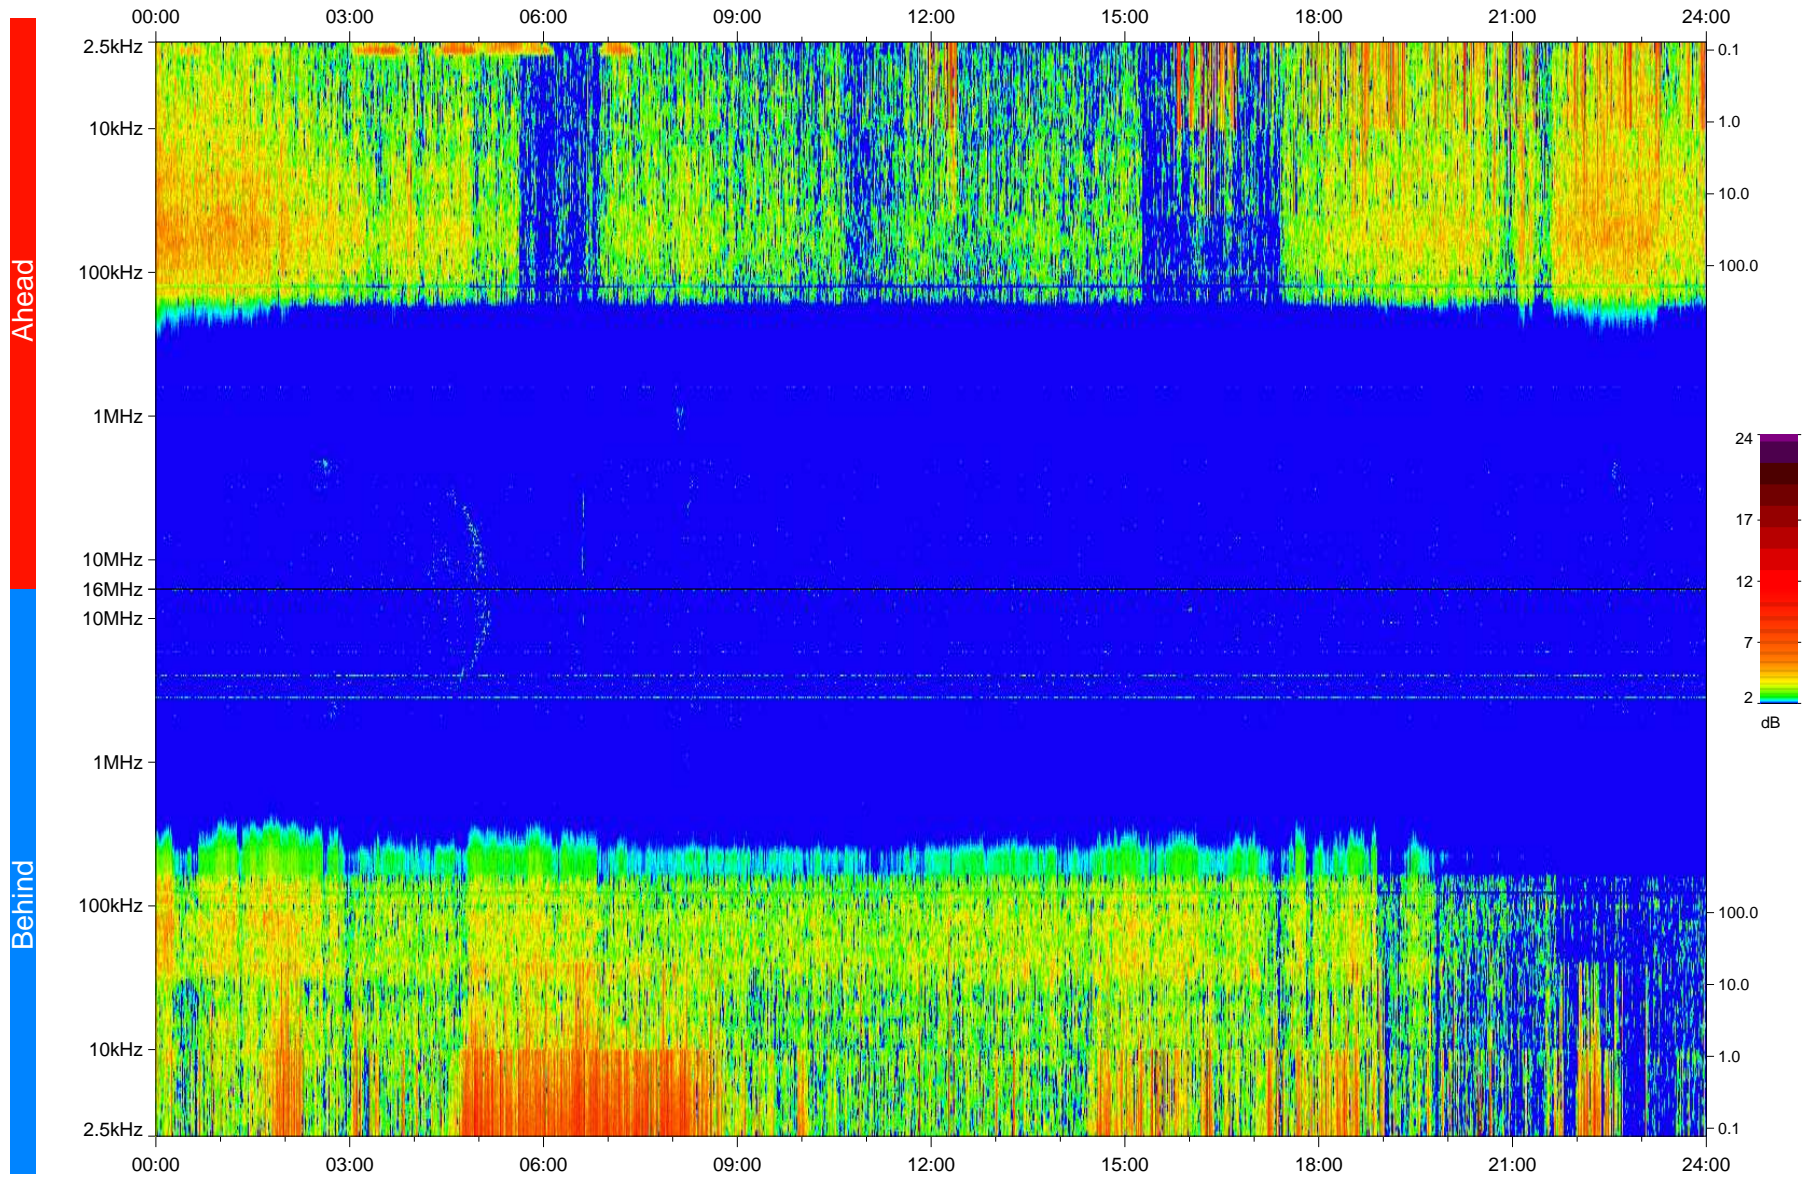

STEREO/WAVES Daily Summary - 02-Apr-2008 (DOY 093)

Ahead source file: swaves_ahead_2008_093_1_04.fin
Ahead PSE Angle: 23.9°

Behind PSE Angle: -23.7°
Behind source file: swaves_behind_2008_093_1_04.fin

Time (UTC)

file: stereo_swaves_daily-summary_color_20080402_v04
made by: space.umn.edu on macOS with IDL 8.8.2 on 2022-10-18 05:39:09, with TLib V945 / dynspec V311