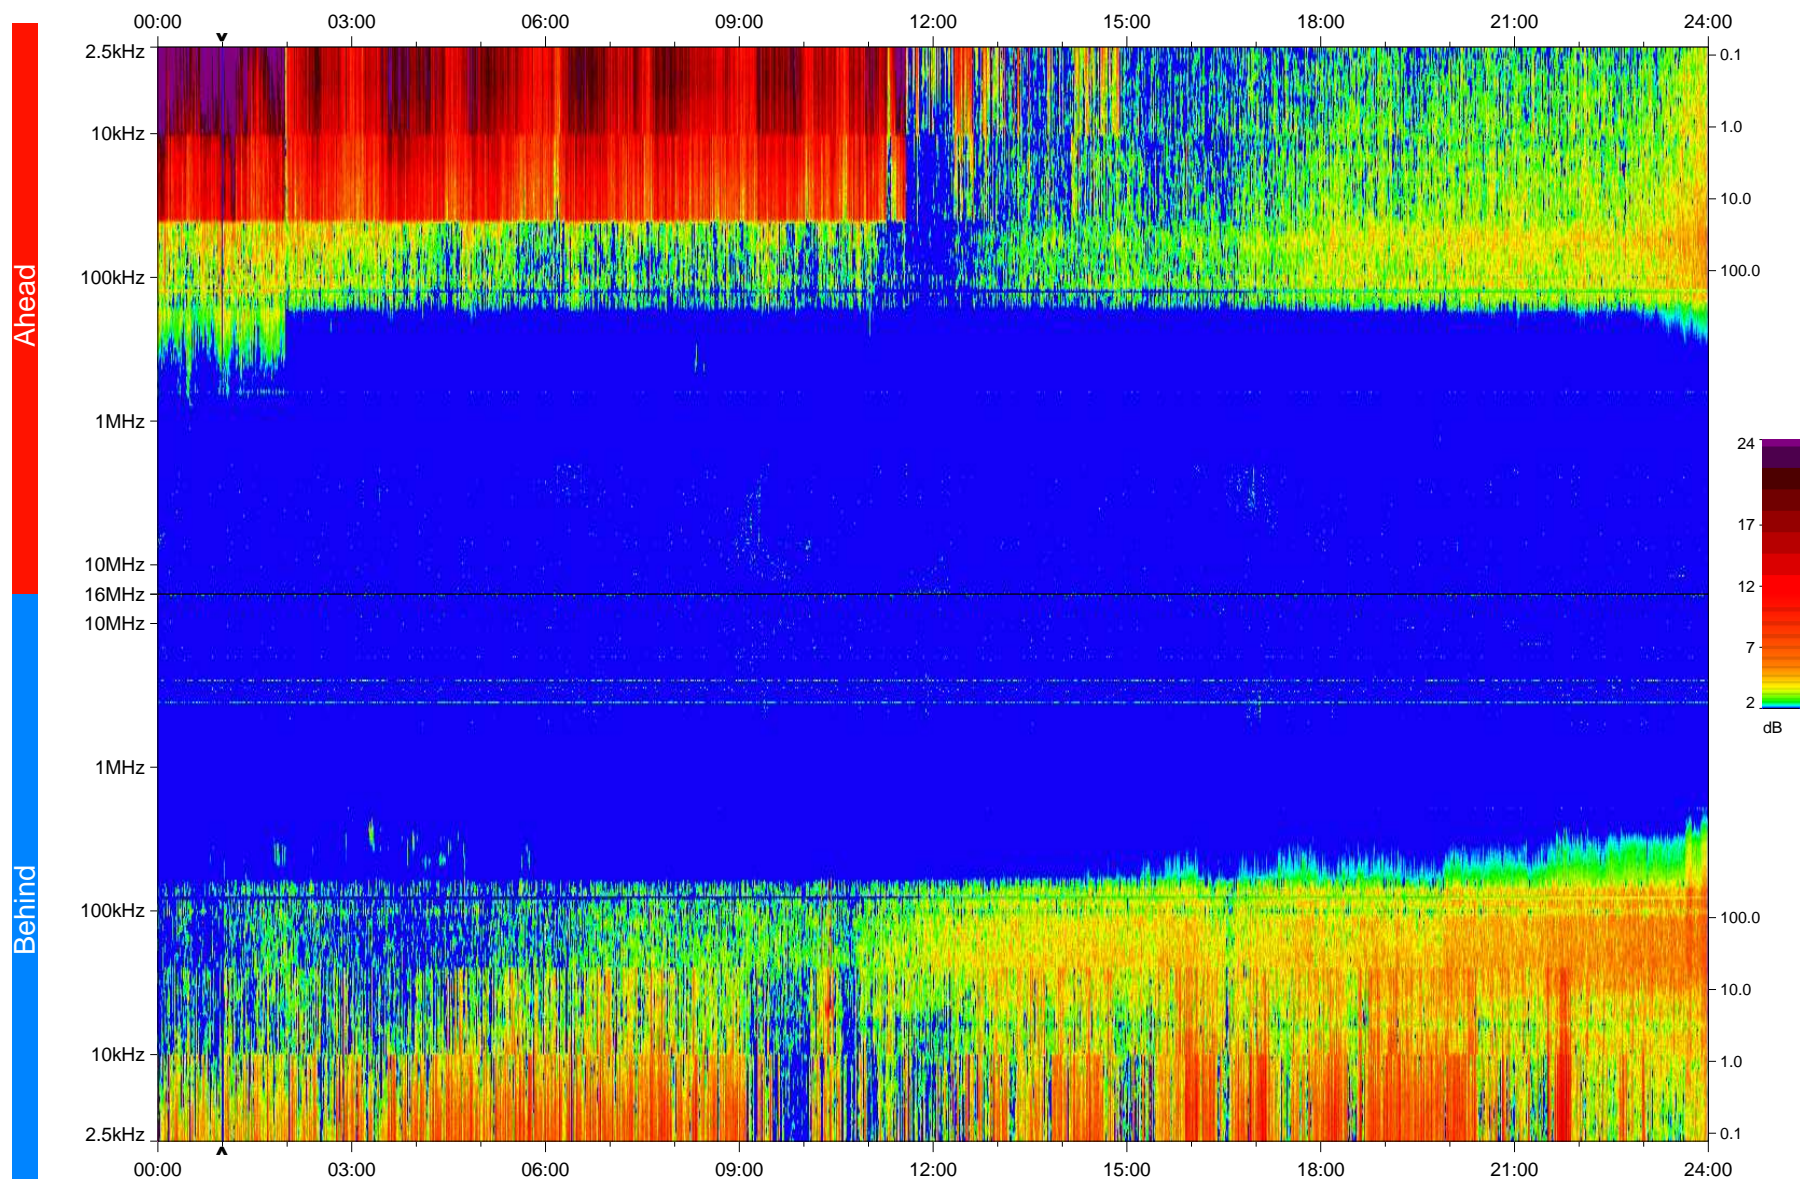

STEREO/WAVES Daily Summary - 01-Apr-2008 (DOY 092)

Ahead source file: swaves_ahead_2008_092_1_04.fin
Ahead PSE Angle: 23.9°

Behind PSE Angle: -23.7°
Behind source file: swaves_behind_2008_092_1_04.fin

Time (UTC)

file: stereo_swaves_daily-summary_color_20080401_v04
made by: space.umn.edu on macOS with IDL 8.8.2 on 2022-10-18 05:36:21, with TLib V945 / dynspec V311