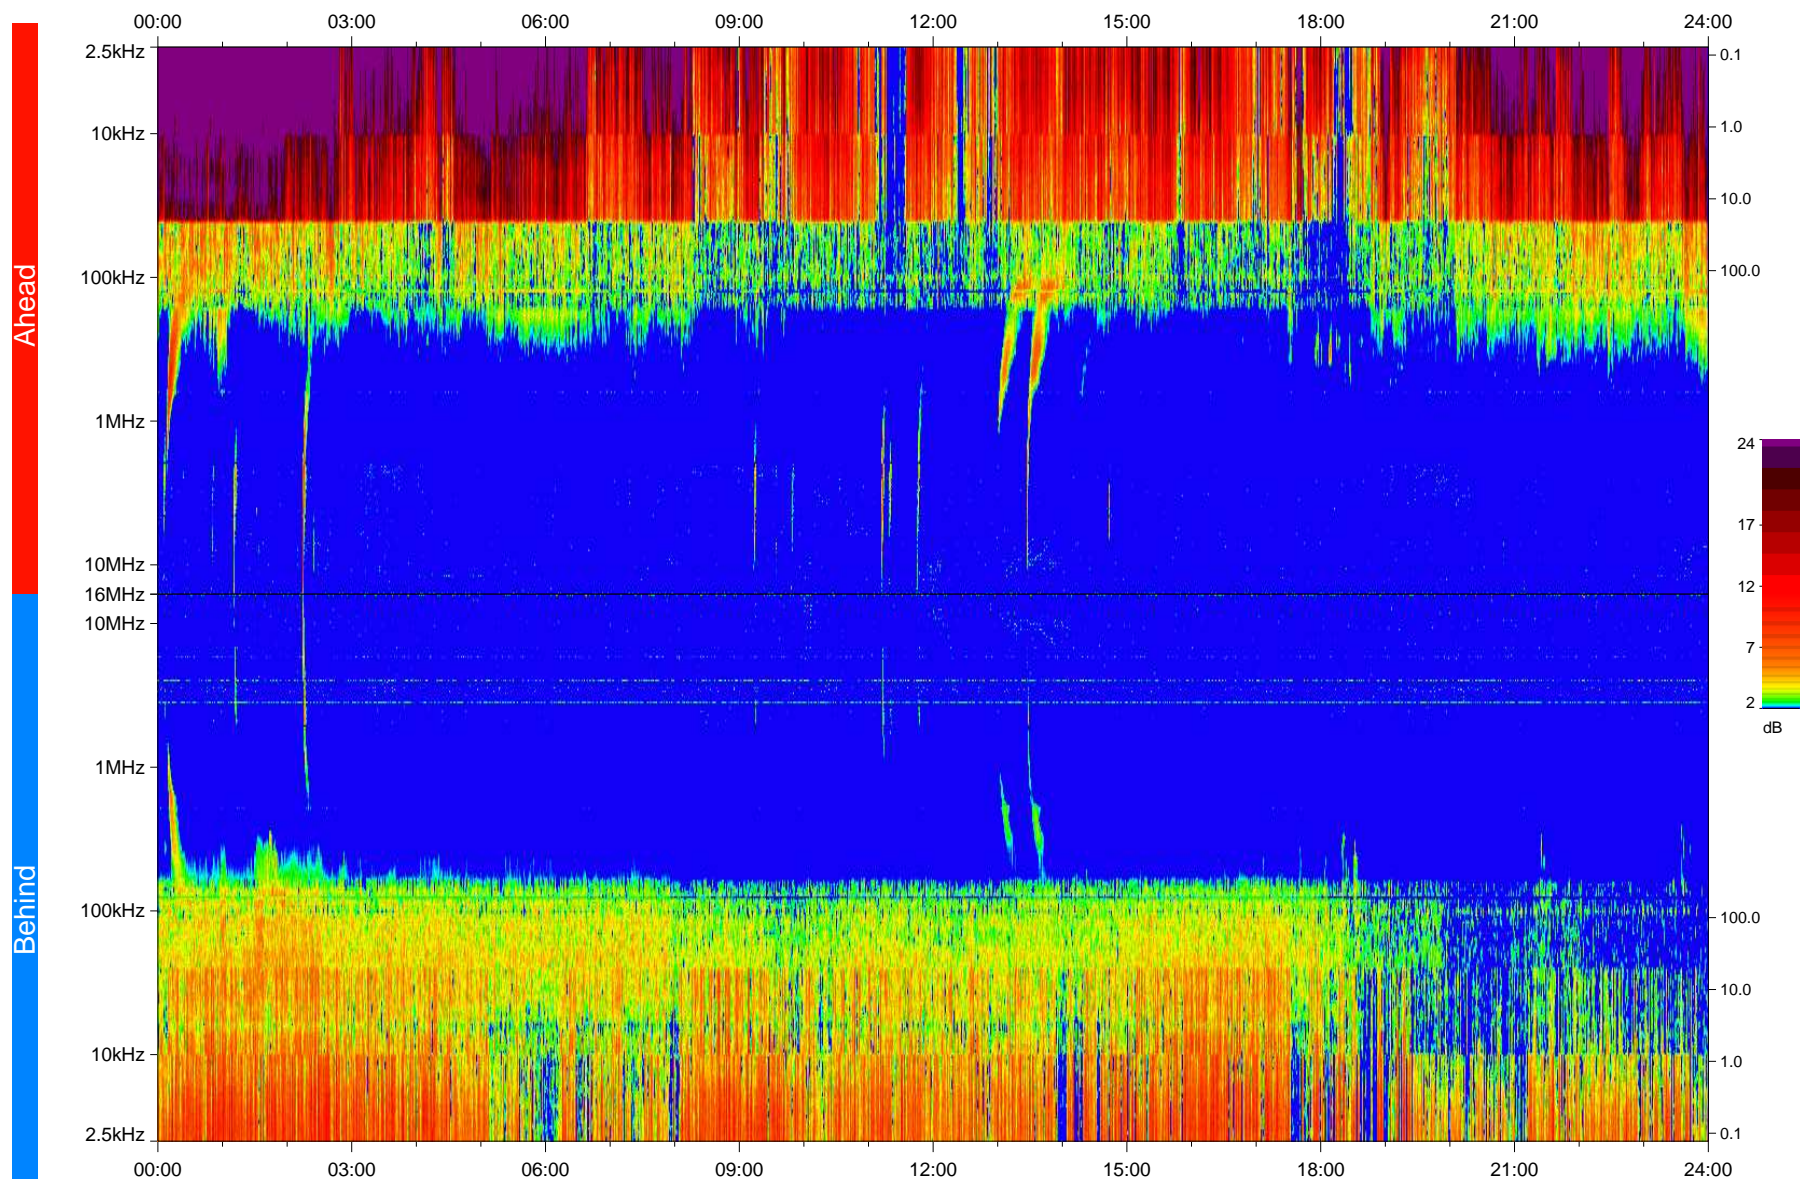

STEREO/WAVES Daily Summary - 31-Mar-2008 (DOY 091)

Ahead source file: swaves_ahead_2008_091_1_04.fin
Ahead PSE Angle: 23.7°

Behind PSE Angle: -23.7°
Behind source file: swaves_behind_2008_091_1_04.fin

Time (UTC)

file: stereo_swaves_daily-summary_color_20080331_v04
made by: space.umn.edu on macOS with IDL 8.8.2 on 2022-10-18 05:33:29, with TLib V945 / dynspec V311