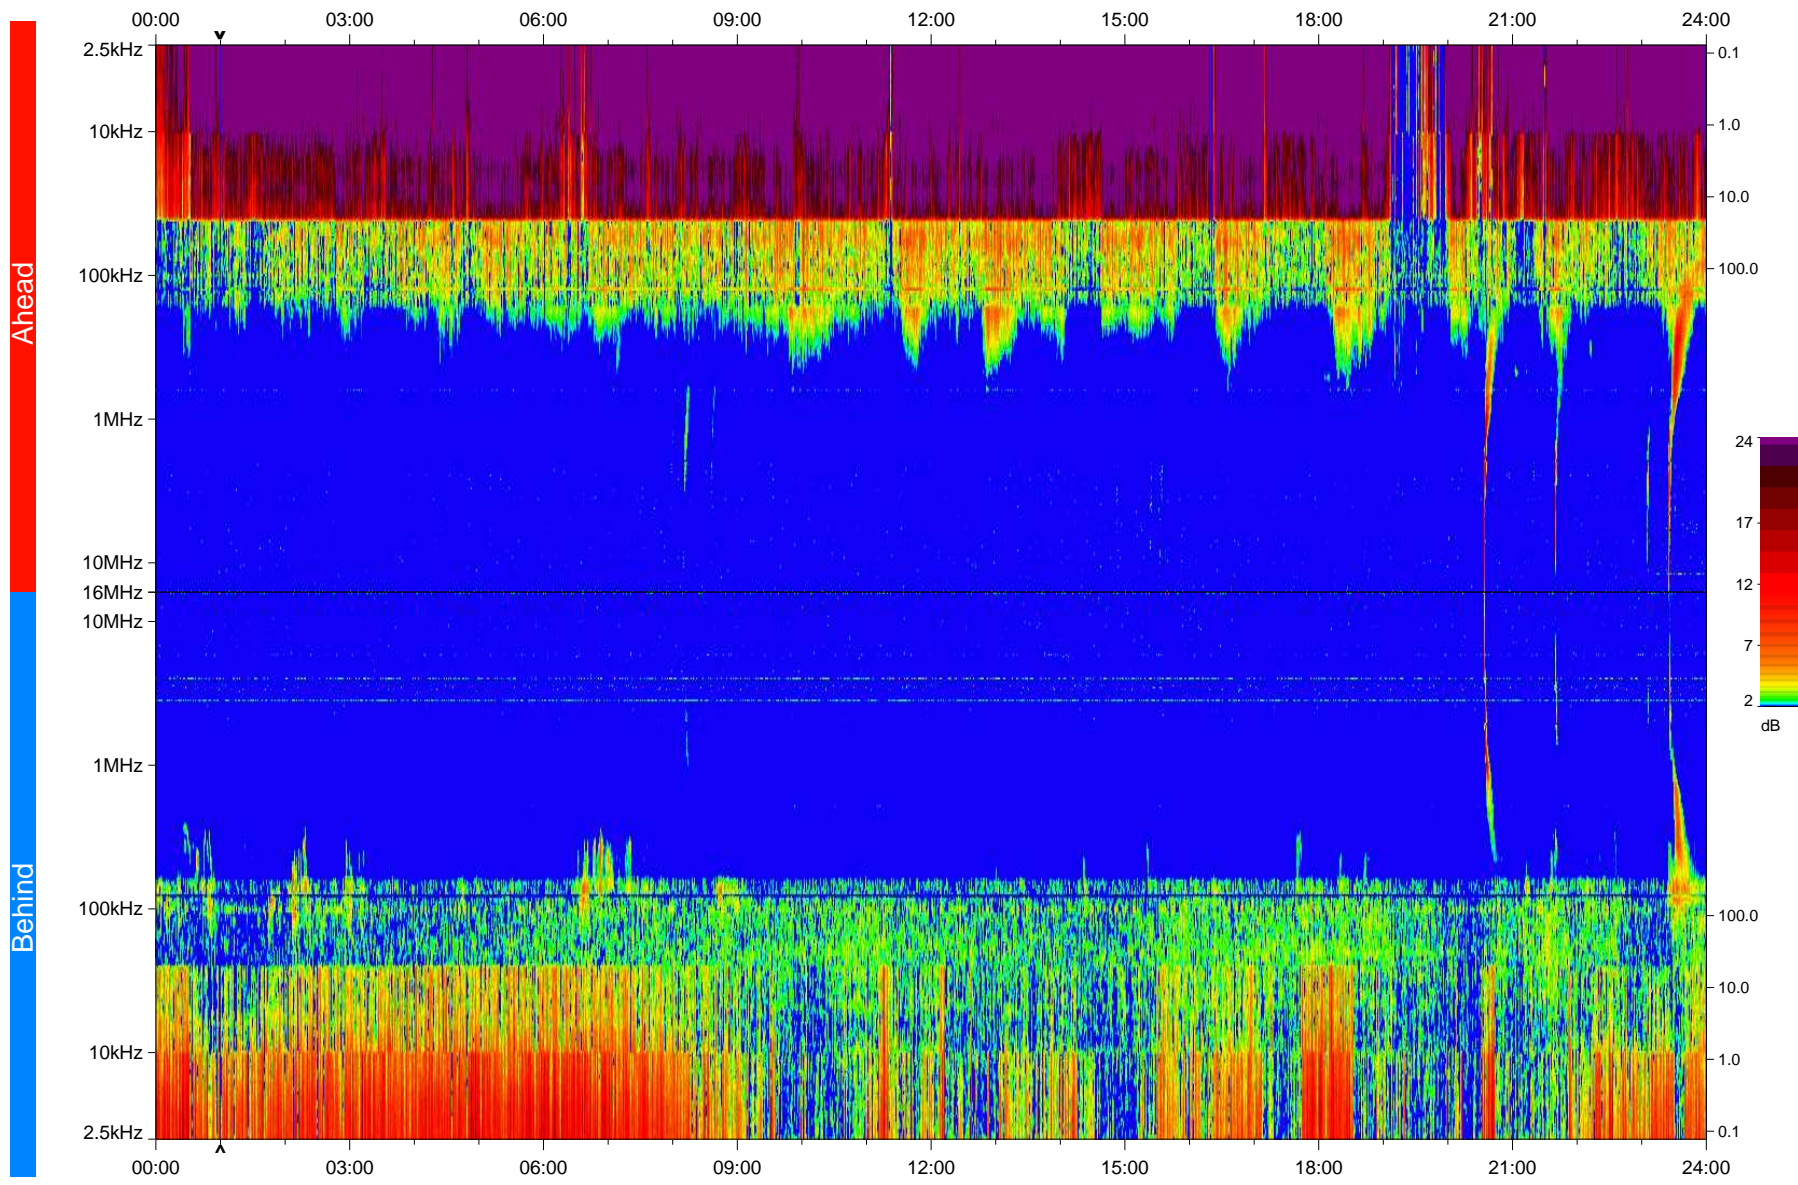

STEREO/WAVES Daily Summary - 30-Mar-2008 (DOY 090)

Ahead source file: swaves_ahead_2008_090_1_04.fin
Ahead PSE Angle: 23.7°

Behind PSE Angle: -23.7°
Behind source file: swaves_behind_2008_090_1_04.fin

Time (UTC)

file: stereo_swaves_daily-summary_color_20080330_v04
made by: space.umn.edu on macOS with IDL 8.8.2 on 2022-10-18 05:30:40, with TLib V945 / dynspec V311