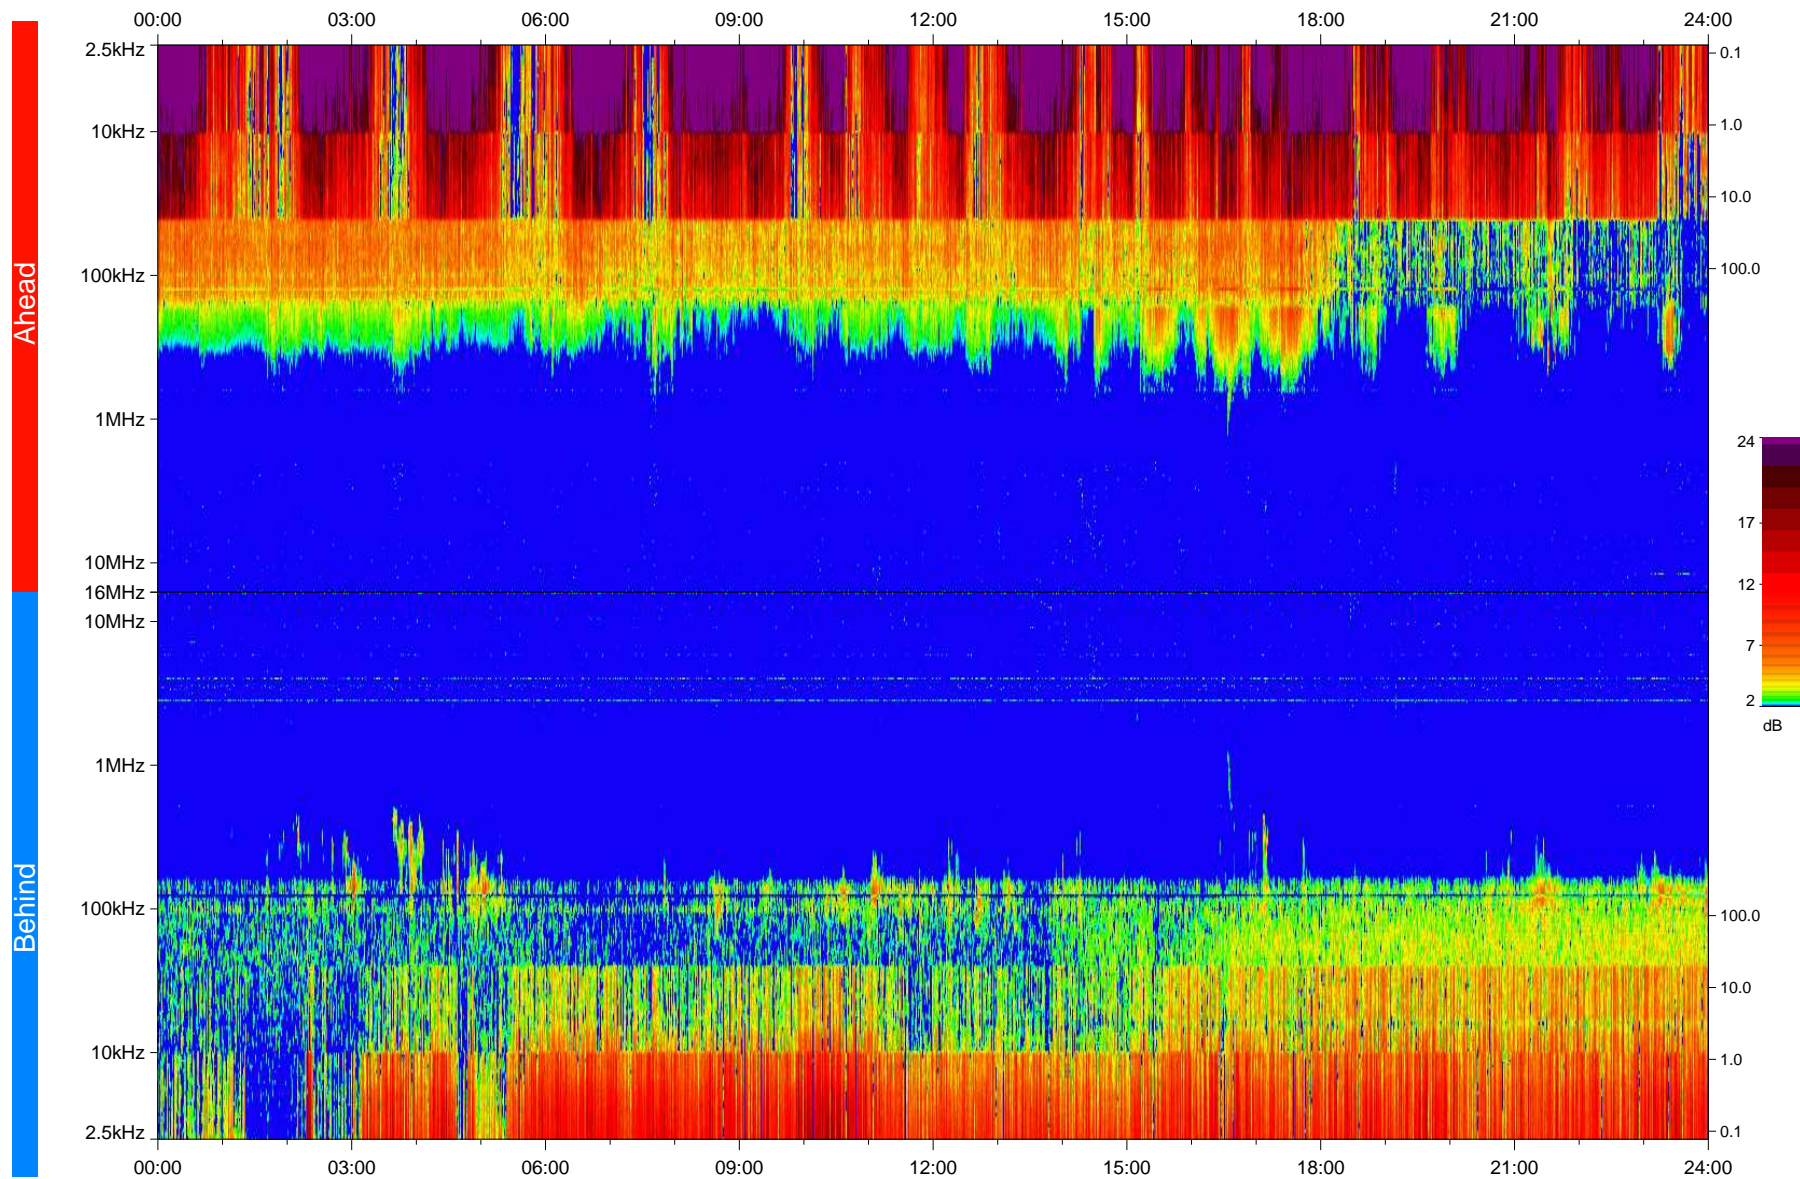

STEREO/WAVES Daily Summary - 29-Mar-2008 (DOY 089)

Ahead source file: swaves_ahead_2008_089_1_04.fin
Ahead PSE Angle: 23.6°

Behind PSE Angle: -23.7°
Behind source file: swaves_behind_2008_089_1_04.fin

Time (UTC)

file: stereo_swaves_daily-summary_color_20080329_v04
made by: space.umn.edu on macOS with IDL 8.8.2 on 2022-10-18 05:27:49, with TLib V945 / dynspec V311