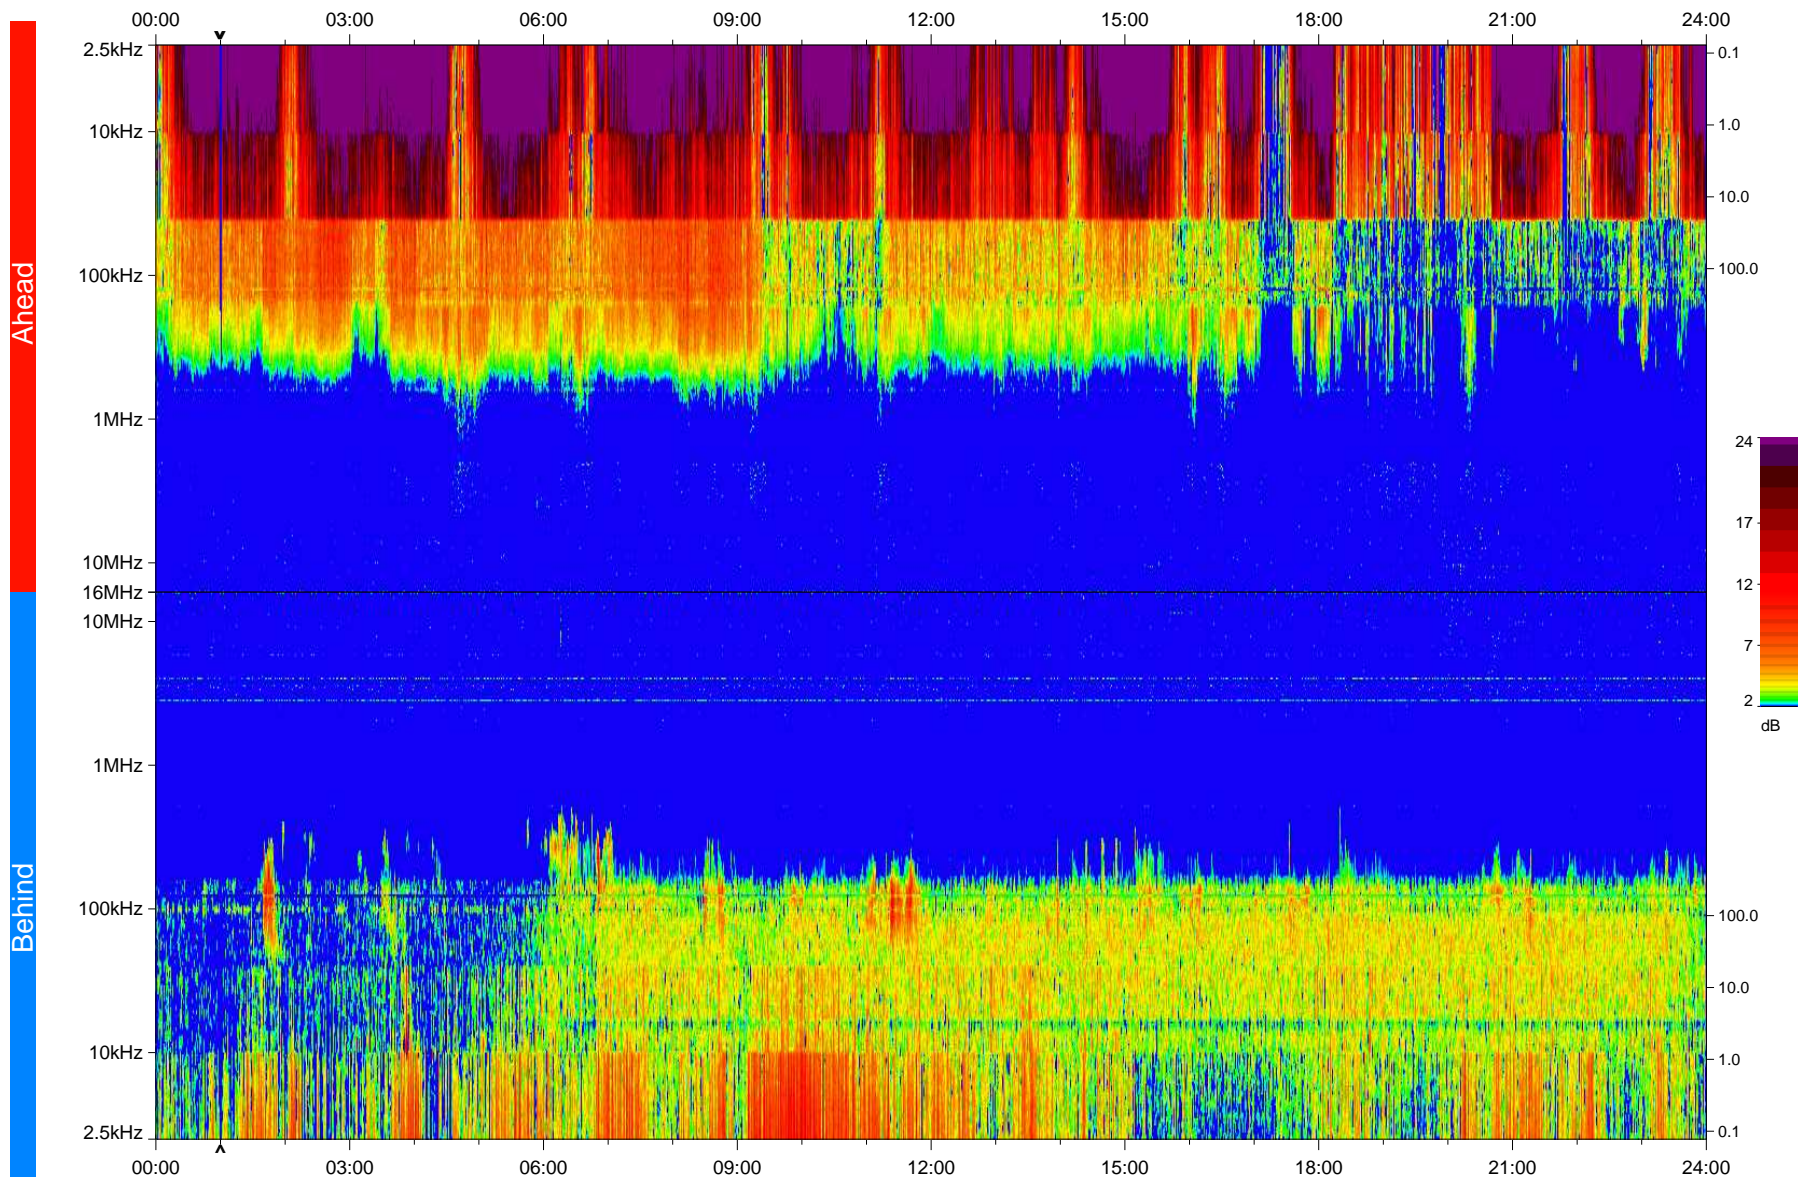

# STEREO/WAVES Daily Summary - 28-Mar-2008 (DOY 088)

Ahead source file: swaves\_ahead\_2008\_088\_1\_04.fin  
Ahead PSE Angle: 23.6°

Behind PSE Angle: -23.7°  
Behind source file: swaves\_behind\_2008\_088\_1\_04.fin

Time (UTC)

file: stereo\_swaves\_daily-summary\_color\_20080328\_v04  
made by: space.umn.edu on macOS with IDL 8.8.2 on 2022-10-18 05:24:57, with TLib V945 / dynspec V311