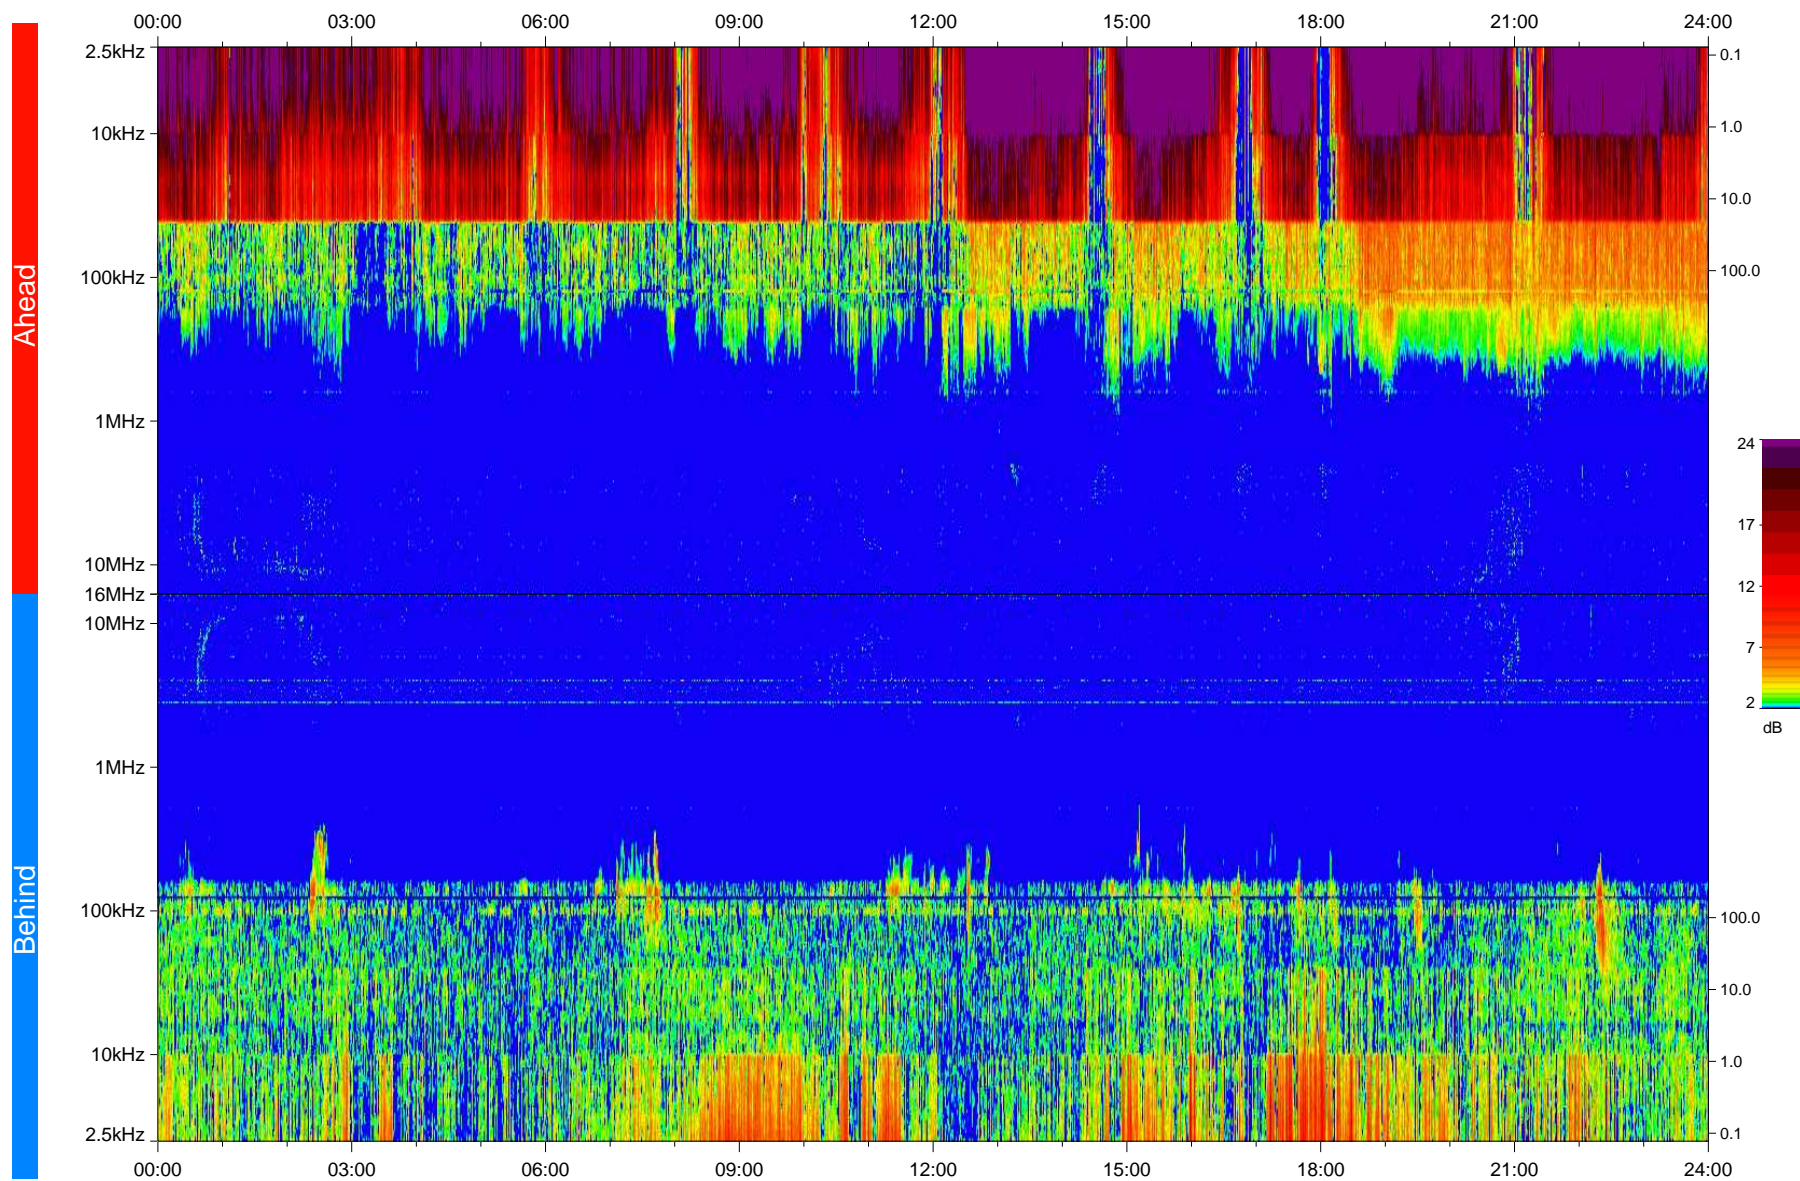

STEREO/WAVES Daily Summary - 27-Mar-2008 (DOY 087)

Ahead source file: swaves_ahead_2008_087_1_04.fin
Ahead PSE Angle: 23.5°

Behind PSE Angle: -23.7°
Behind source file: swaves_behind_2008_087_1_04.fin

Time (UTC)

file: stereo_swaves_daily-summary_color_20080327_v04
made by: space.umn.edu on macOS with IDL 8.8.2 on 2022-10-18 05:22:06, with TLib V945 / dynspec V311