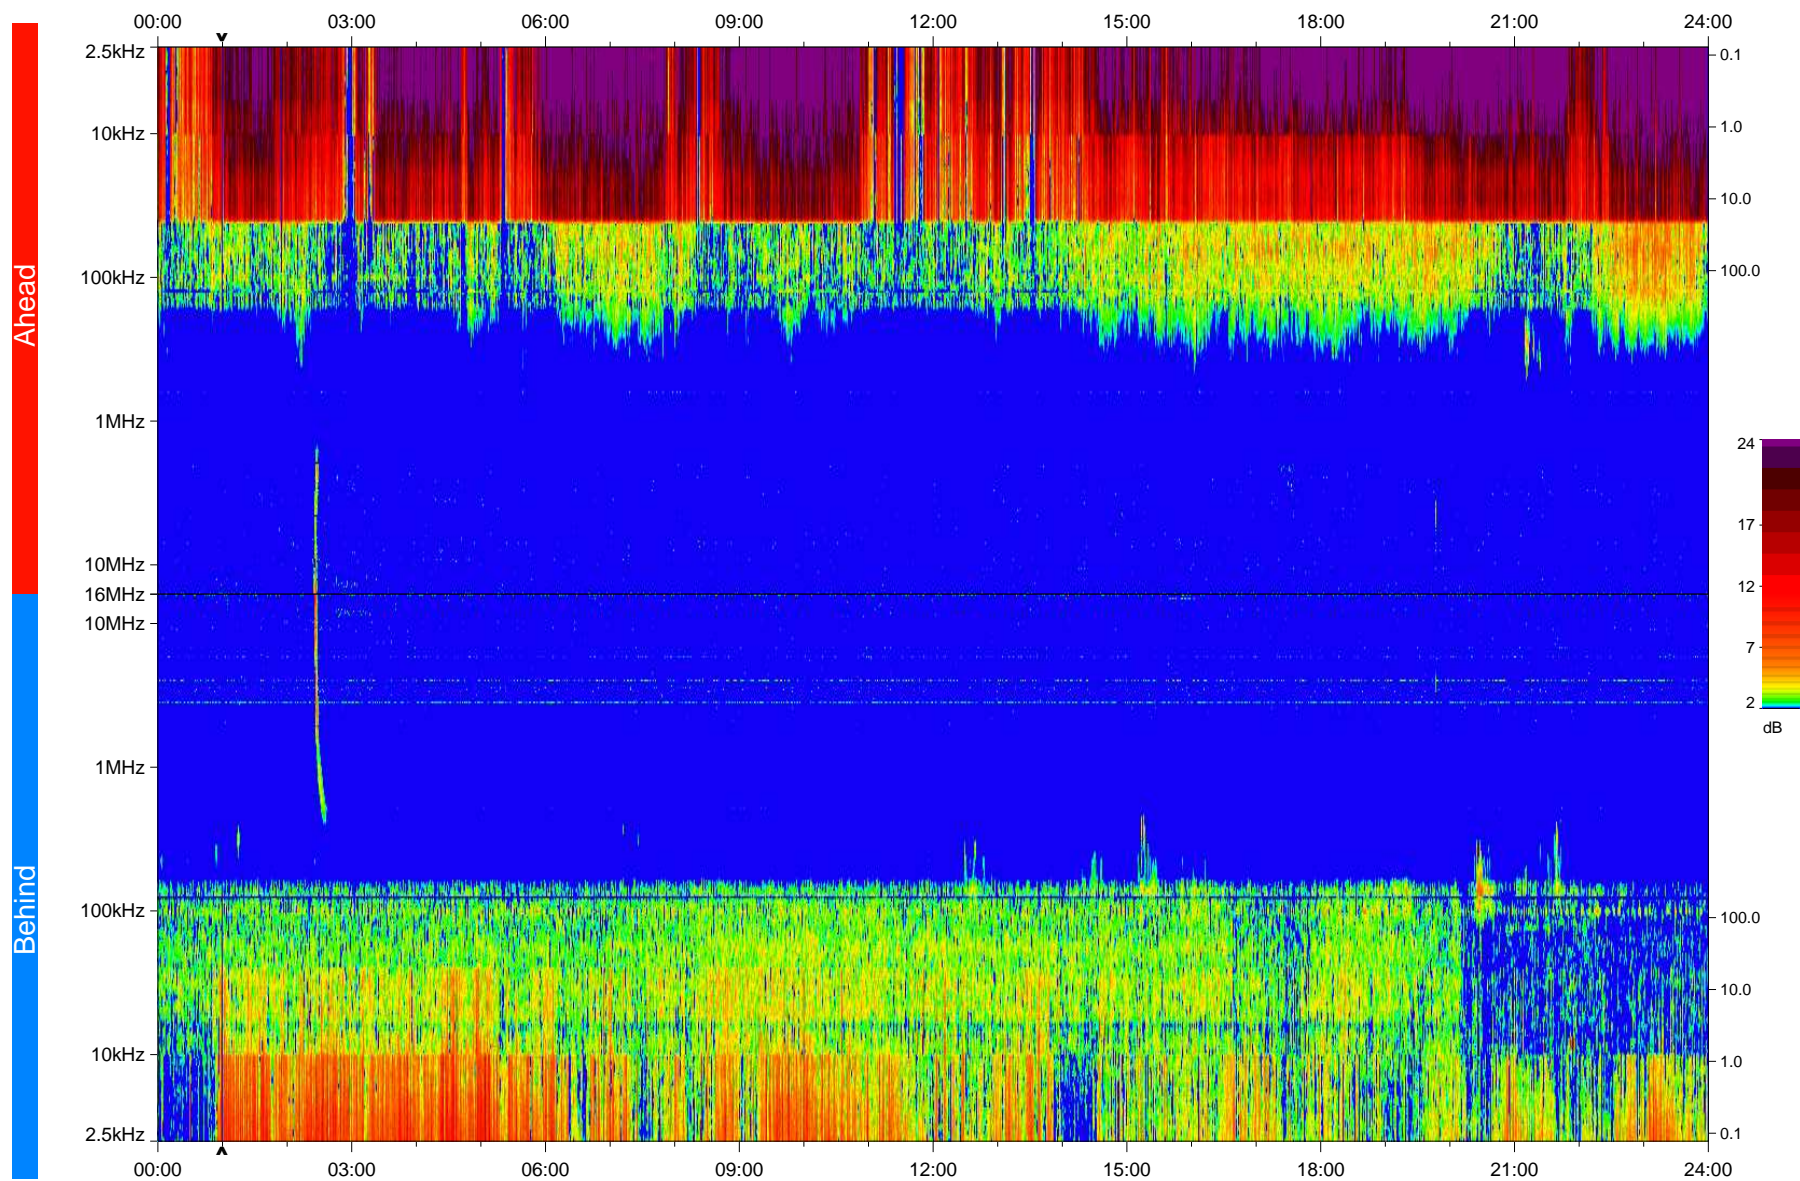

STEREO/WAVES Daily Summary - 26-Mar-2008 (DOY 086)

Ahead source file: swaves_ahead_2008_086_1_04.fin
Ahead PSE Angle: 23.5°

Behind PSE Angle: -23.7°
Behind source file: swaves_behind_2008_086_1_04.fin

Time (UTC)

file: stereo_swaves_daily-summary_color_20080326_v04
made by: space.umn.edu on macOS with IDL 8.8.2 on 2022-10-18 05:19:15, with TLib V945 / dynspec V311