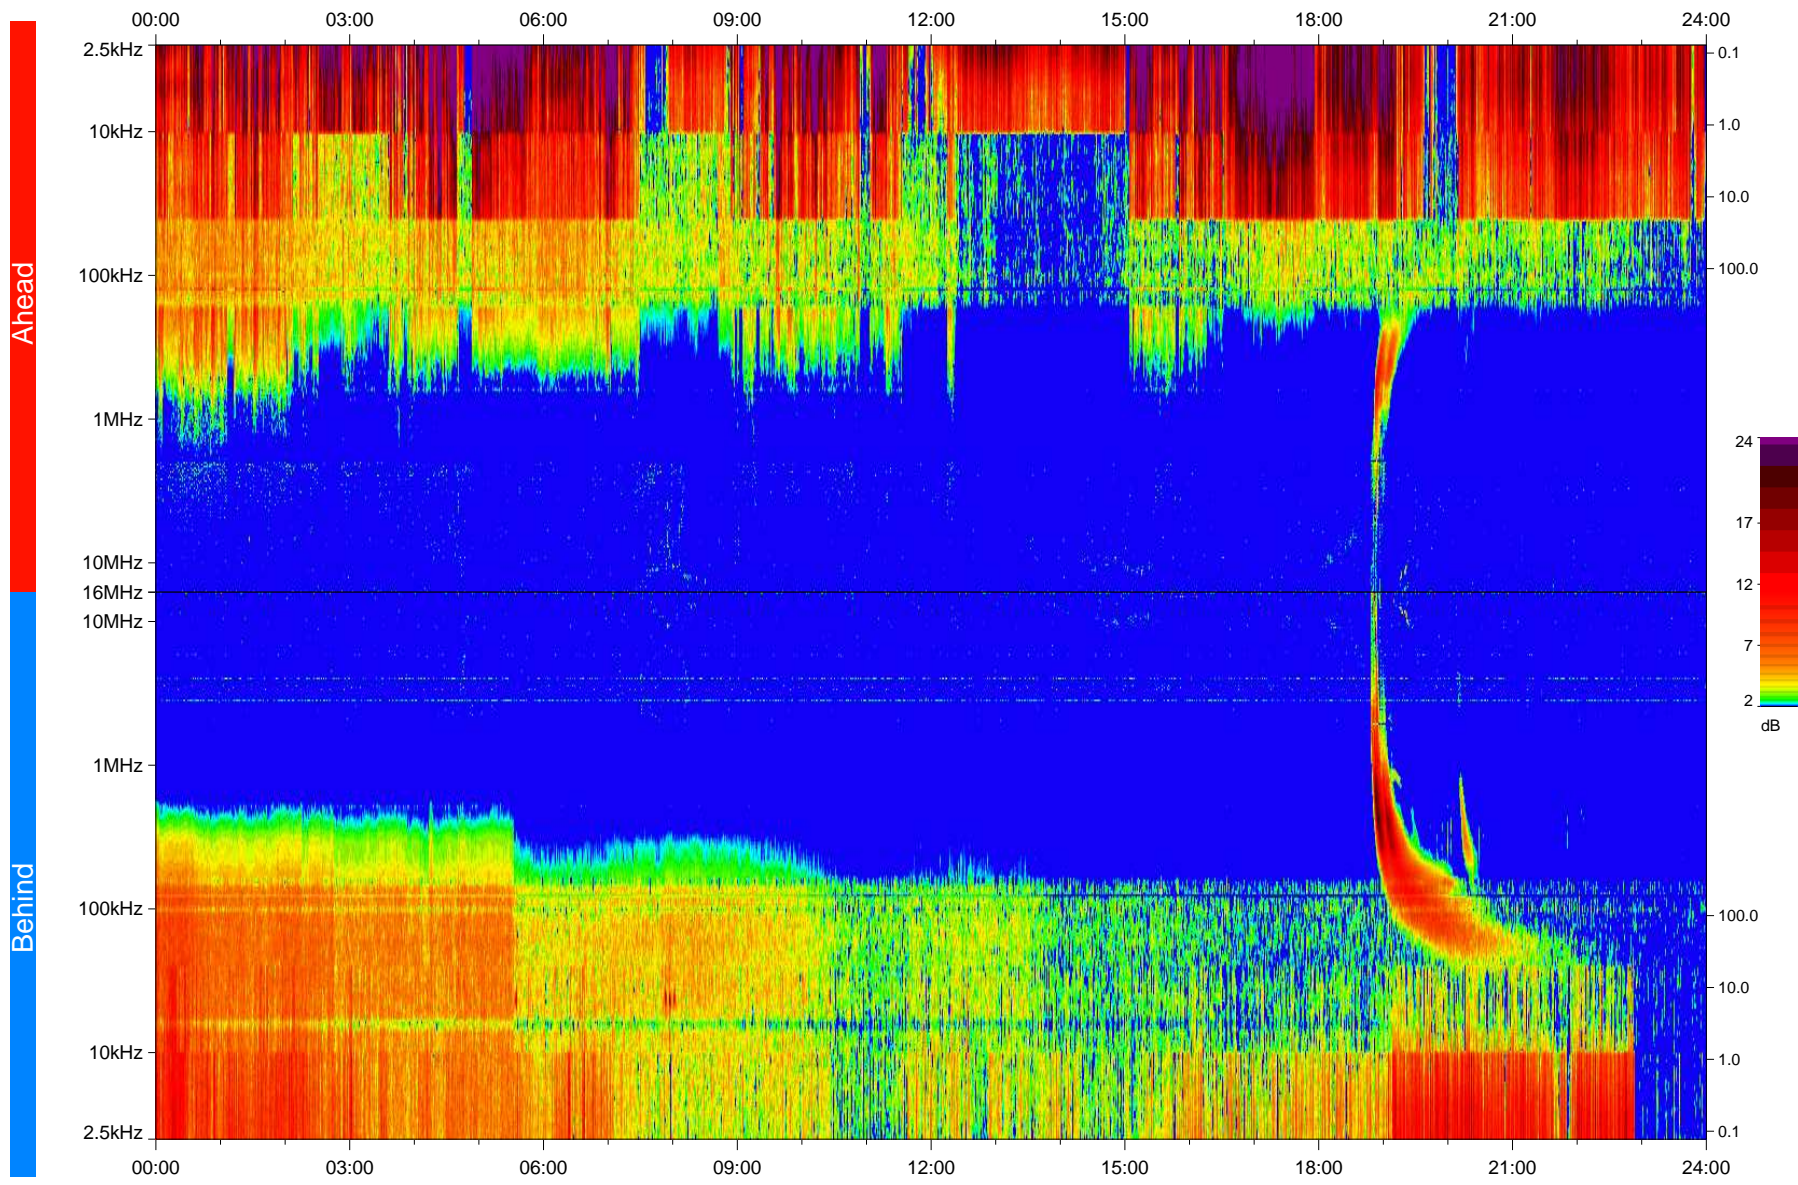

# STEREO/WAVES Daily Summary - 25-Mar-2008 (DOY 085)

Ahead source file: swaves\_ahead\_2008\_085\_1\_04.fin  
Ahead PSE Angle: 23.5°

Behind PSE Angle: -23.7°  
Behind source file: swaves\_behind\_2008\_085\_1\_04.fin

Time (UTC)

file: stereo\_swaves\_daily-summary\_color\_20080325\_v04  
made by: space.umn.edu on macOS with IDL 8.8.2 on 2022-10-18 05:16:26, with TLib V945 / dynspec V311