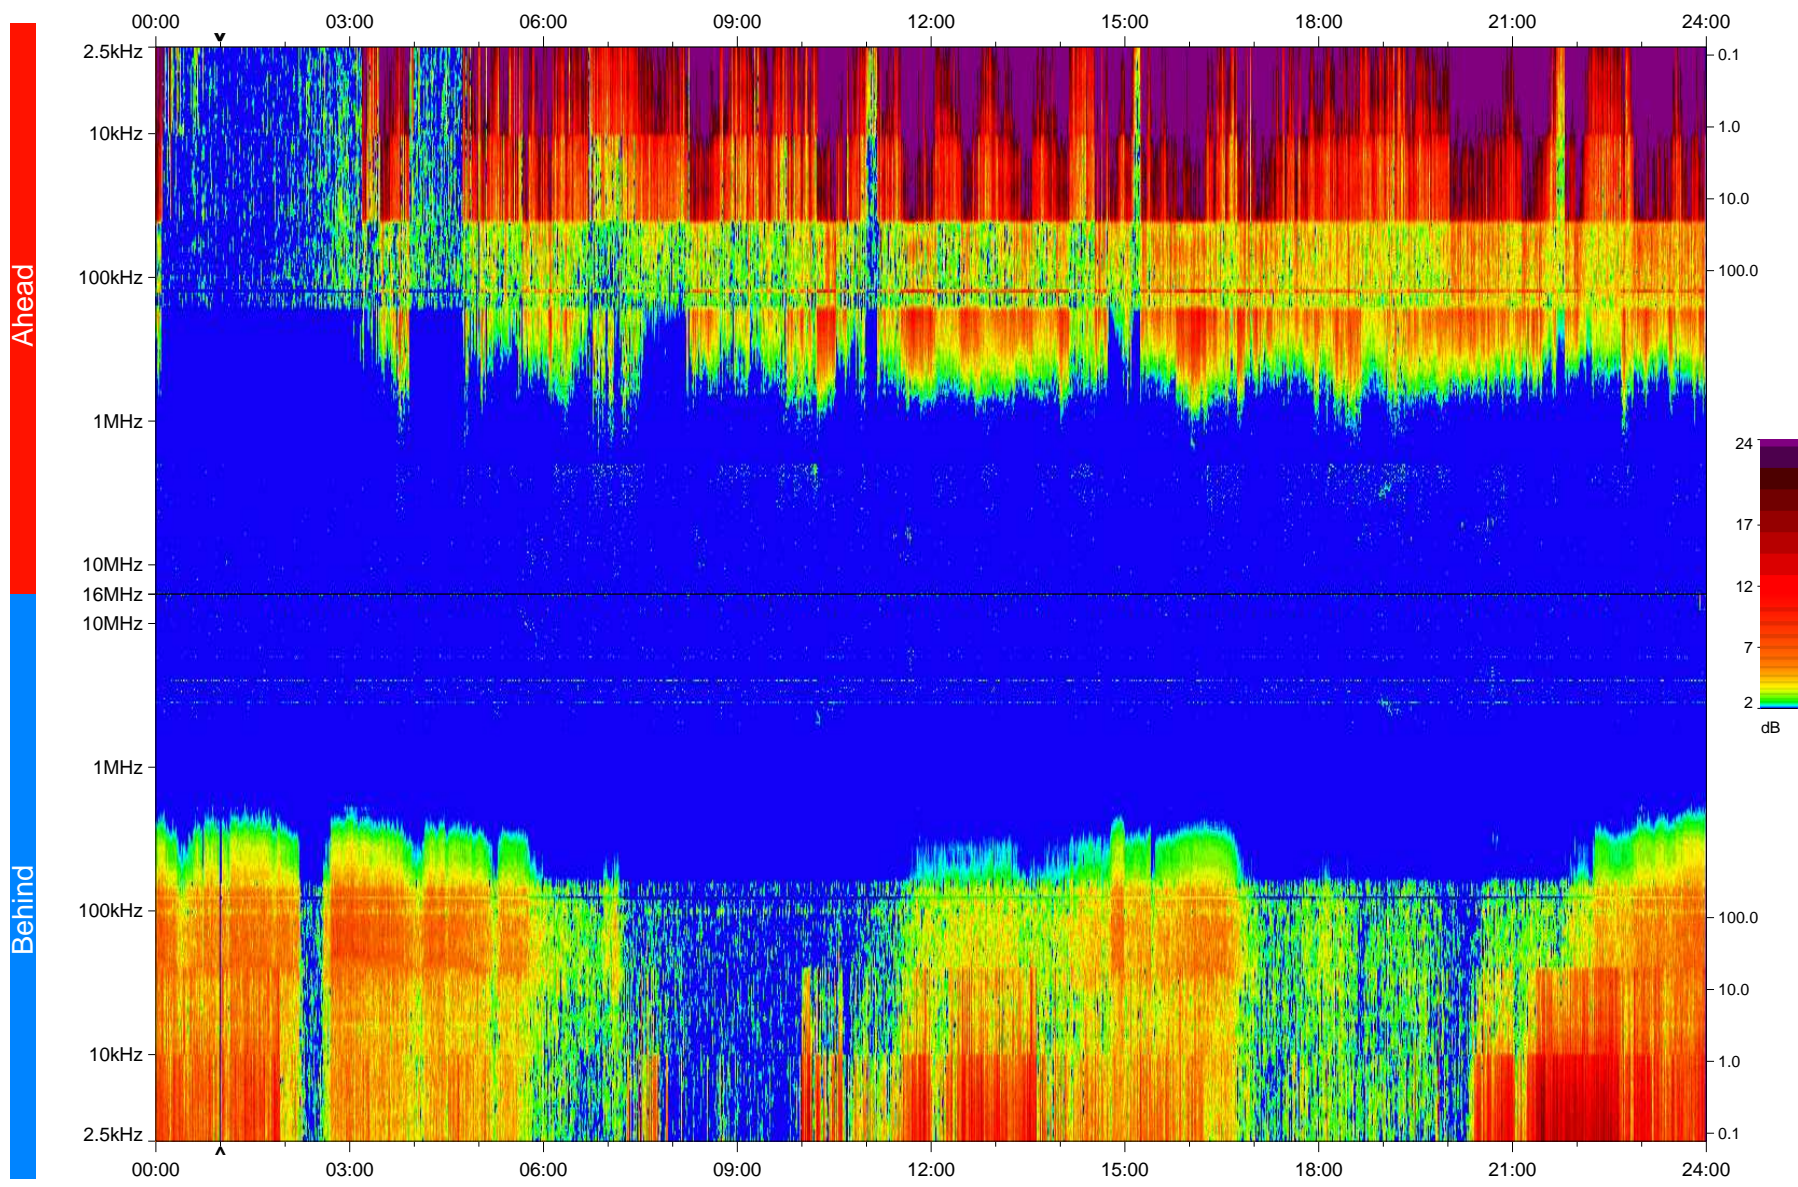

STEREO/WAVES Daily Summary - 24-Mar-2008 (DOY 084)

Ahead source file: swaves_ahead_2008_084_1_04.fin
Ahead PSE Angle: 23.4°

Behind PSE Angle: -23.7°
Behind source file: swaves_behind_2008_084_1_04.fin

Time (UTC)

file: stereo_swaves_daily-summary_color_20080324_v04
made by: space.umn.edu on macOS with IDL 8.8.2 on 2022-10-18 05:13:34, with Tlib V945 / dynspec V311