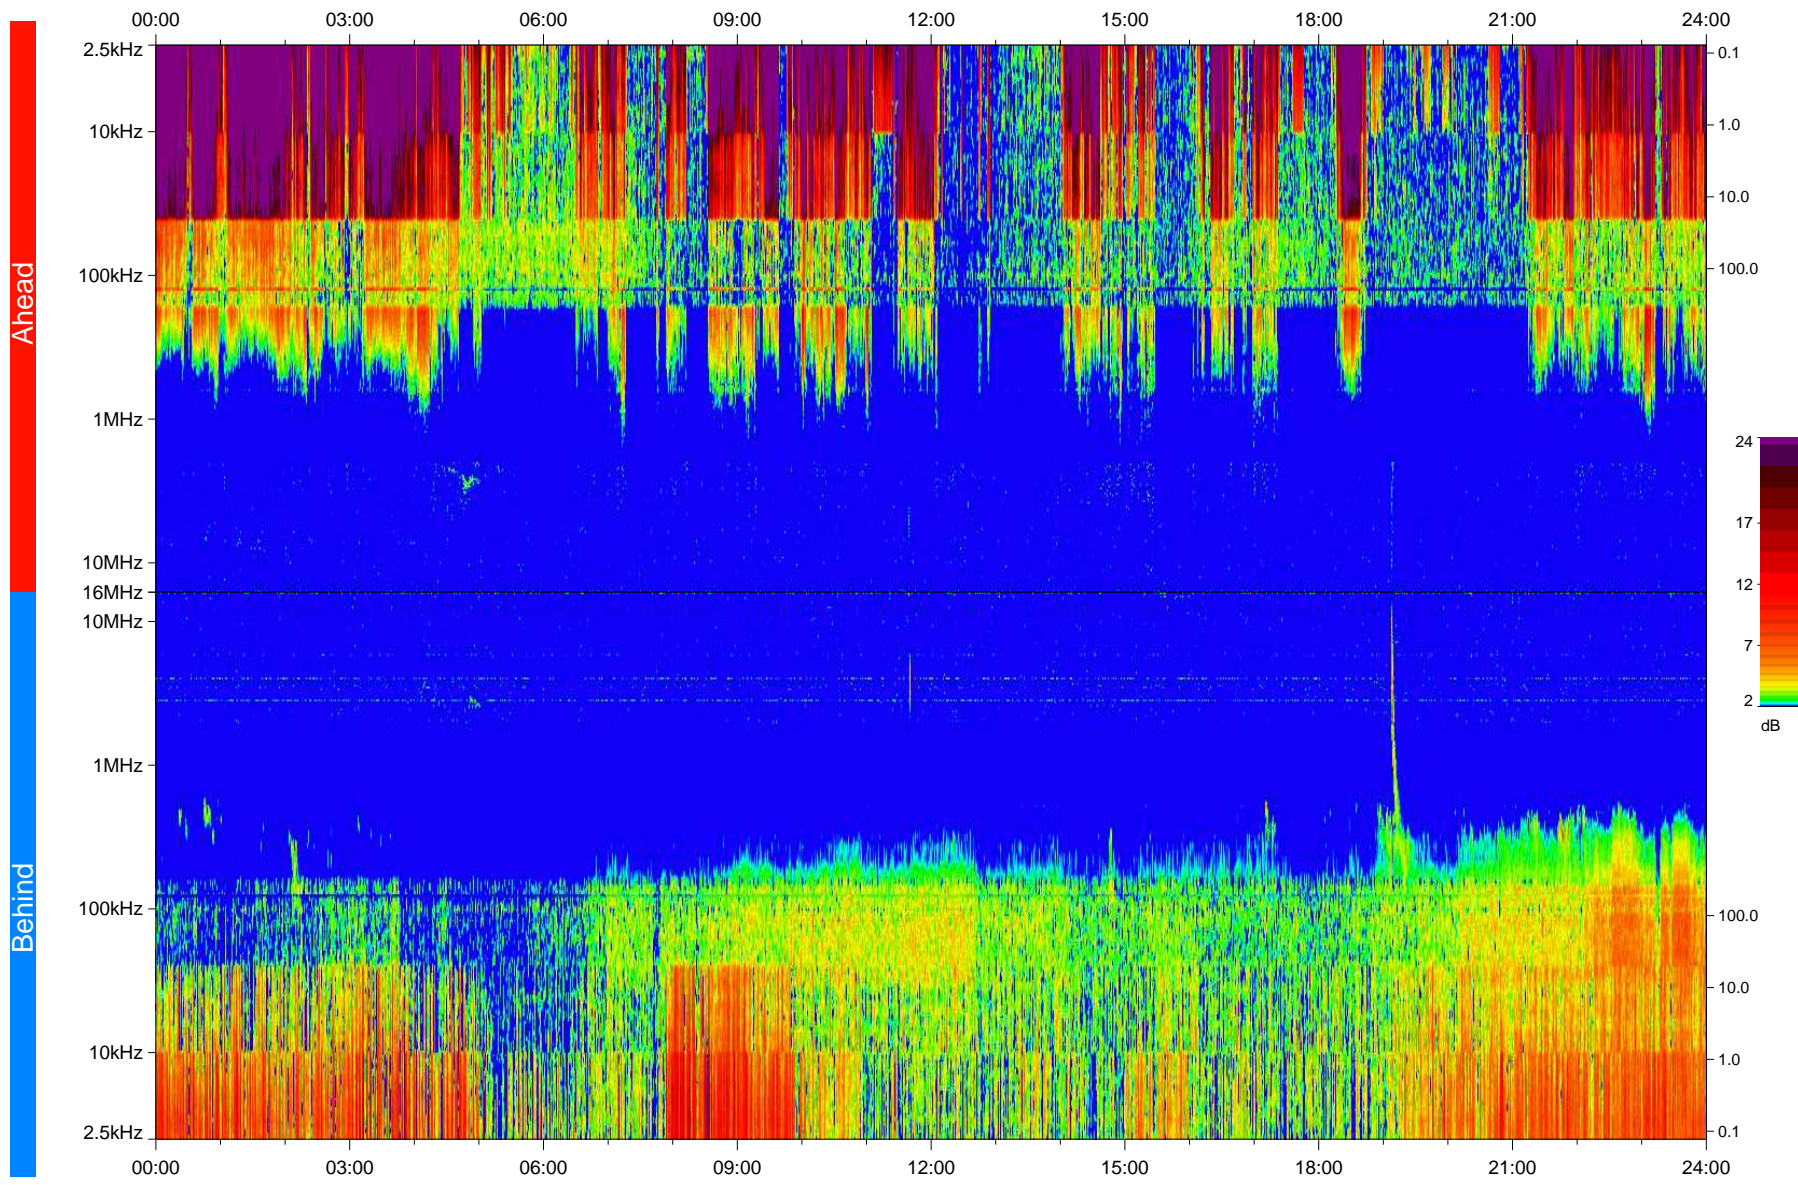

STEREO/WAVES Daily Summary - 23-Mar-2008 (DOY 083)

Ahead source file: swaves_ahead_2008_083_1_04.fin
Ahead PSE Angle: 23.4°

Behind PSE Angle: -23.6°
Behind source file: swaves_behind_2008_083_1_04.fin

Time (UTC)

file: stereo_swaves_daily-summary_color_20080323_v04
made by: space.umn.edu on macOS with IDL 8.8.2 on 2022-10-18 05:10:45, with TLib V945 / dynspec V311