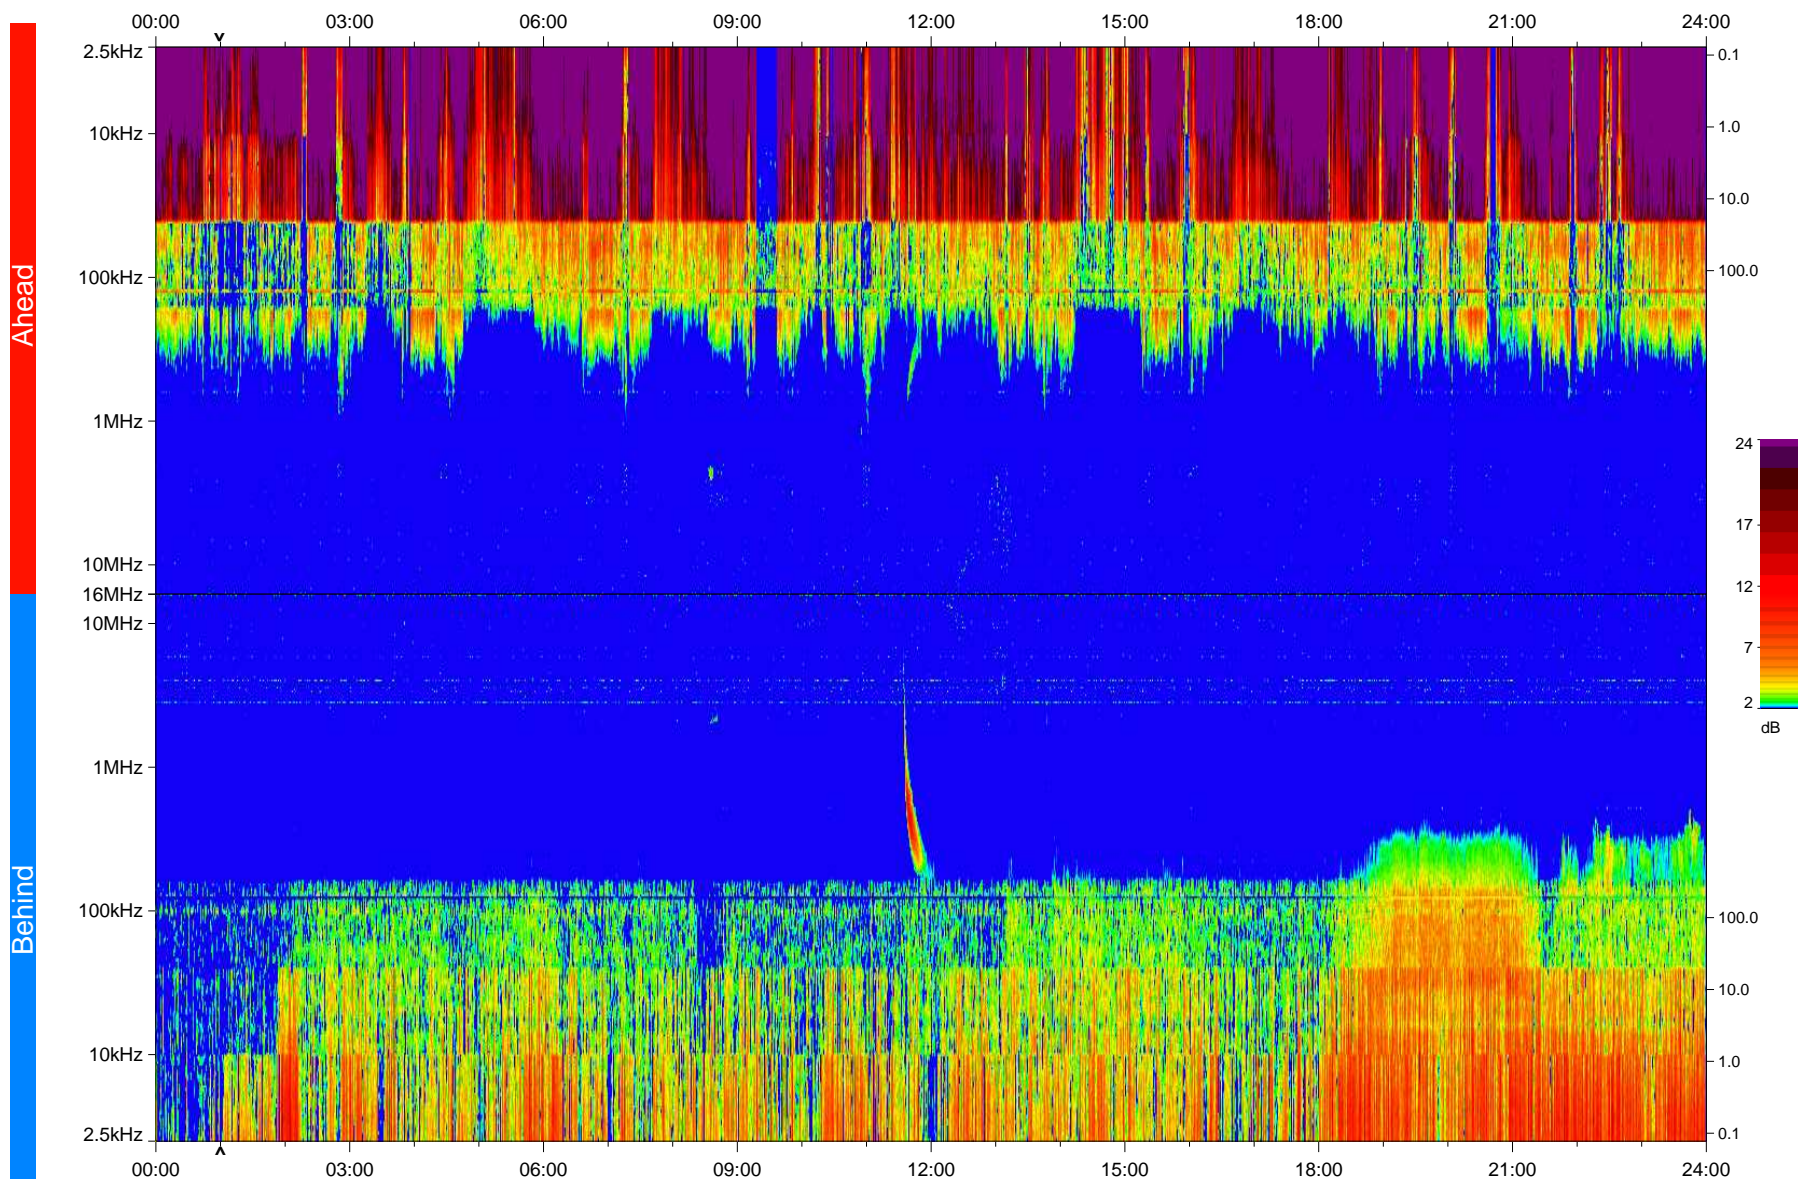

# STEREO/WAVES Daily Summary - 22-Mar-2008 (DOY 082)

Ahead source file: swaves\_ahead\_2008\_082\_1\_04.fin  
Ahead PSE Angle: 23.3°

Behind PSE Angle: -23.6°  
Behind source file: swaves\_behind\_2008\_082\_1\_04.fin

Time (UTC)

file: stereo\_swaves\_daily-summary\_color\_20080322\_v04  
made by: space.umn.edu on macOS with IDL 8.8.2 on 2022-10-18 05:07:52, with TLib V945 / dynspec V311