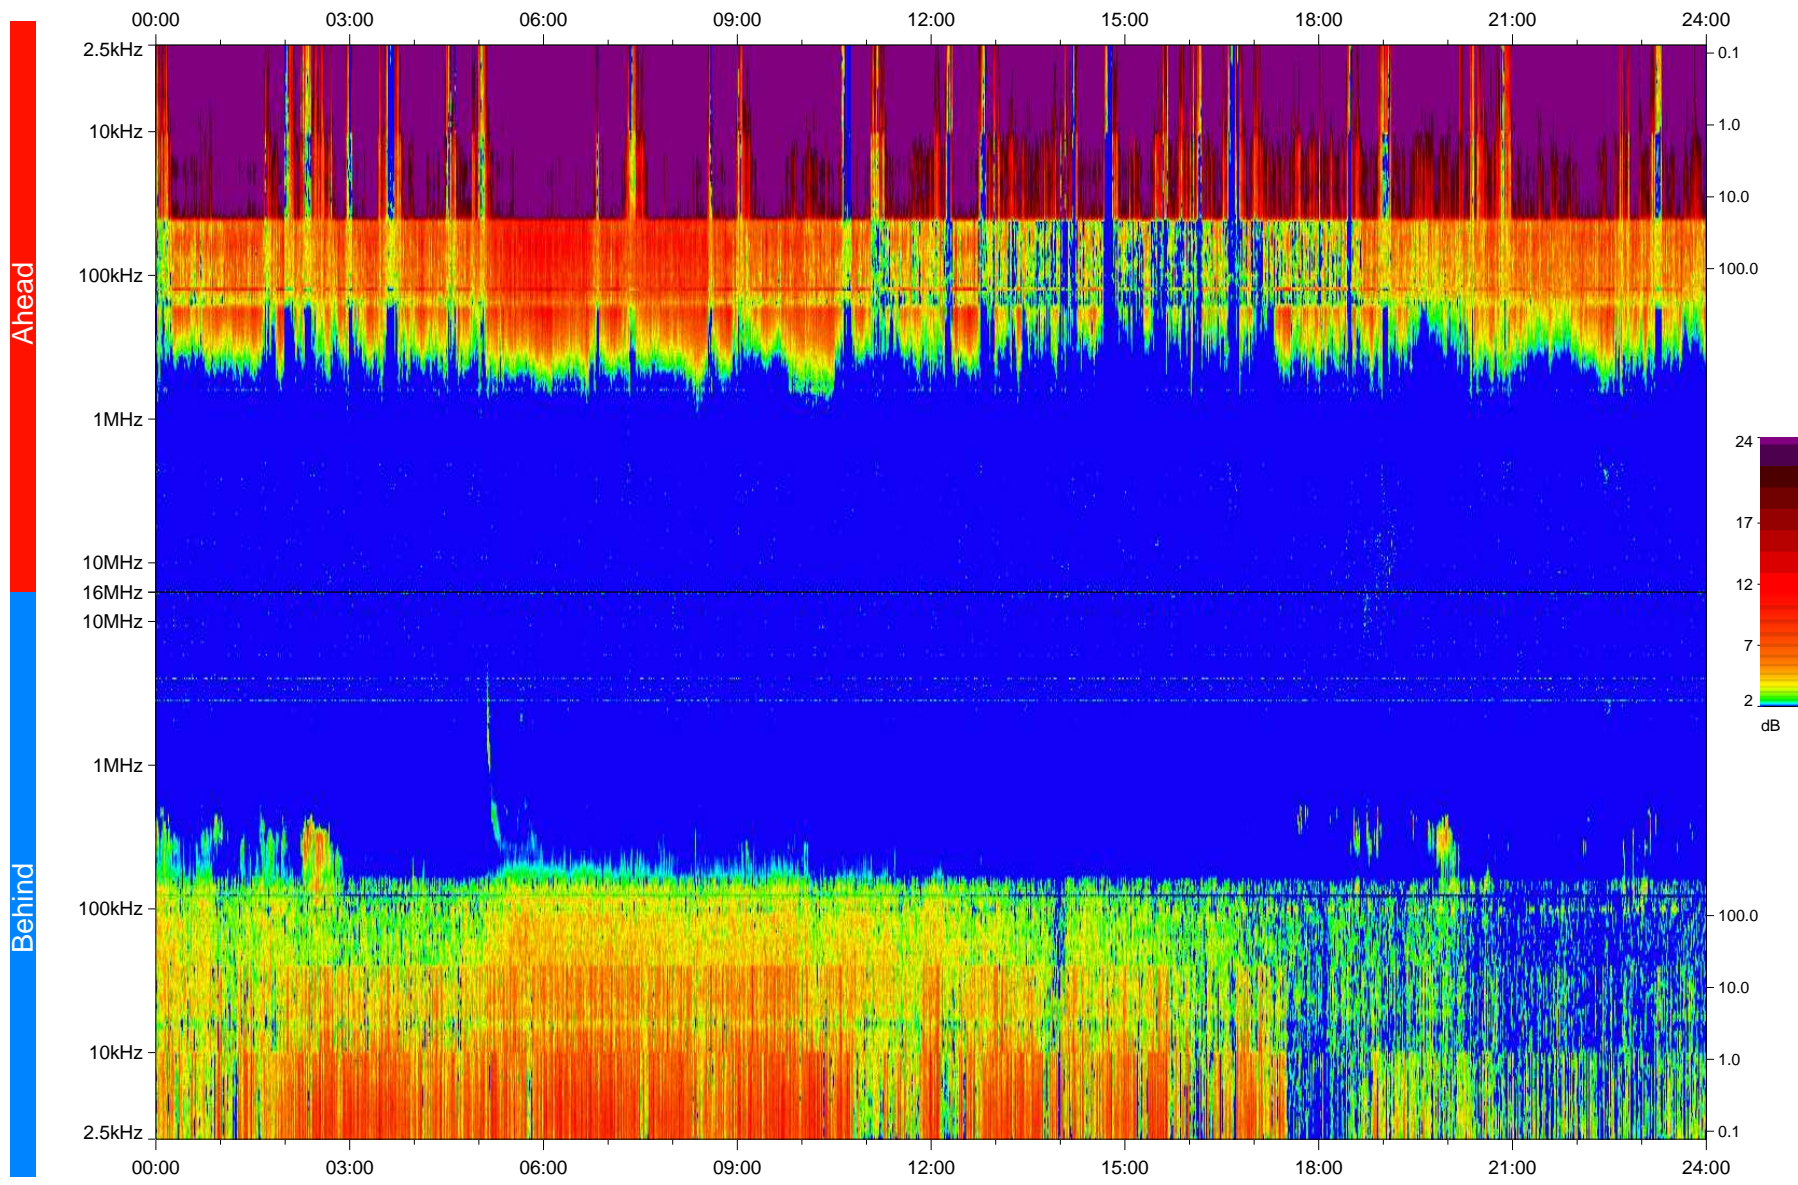

# STEREO/WAVES Daily Summary - 21-Mar-2008 (DOY 081)

Ahead source file: swaves\_ahead\_2008\_081\_1\_04.fin  
Ahead PSE Angle: 23.2°

Behind PSE Angle: -23.7°  
Behind source file: swaves\_behind\_2008\_081\_1\_04.fin

Time (UTC)

file: stereo\_swaves\_daily-summary\_color\_20080321\_v04  
made by: space.umn.edu on macOS with IDL 8.8.2 on 2022-10-18 05:05:02, with TLib V945 / dynspec V311