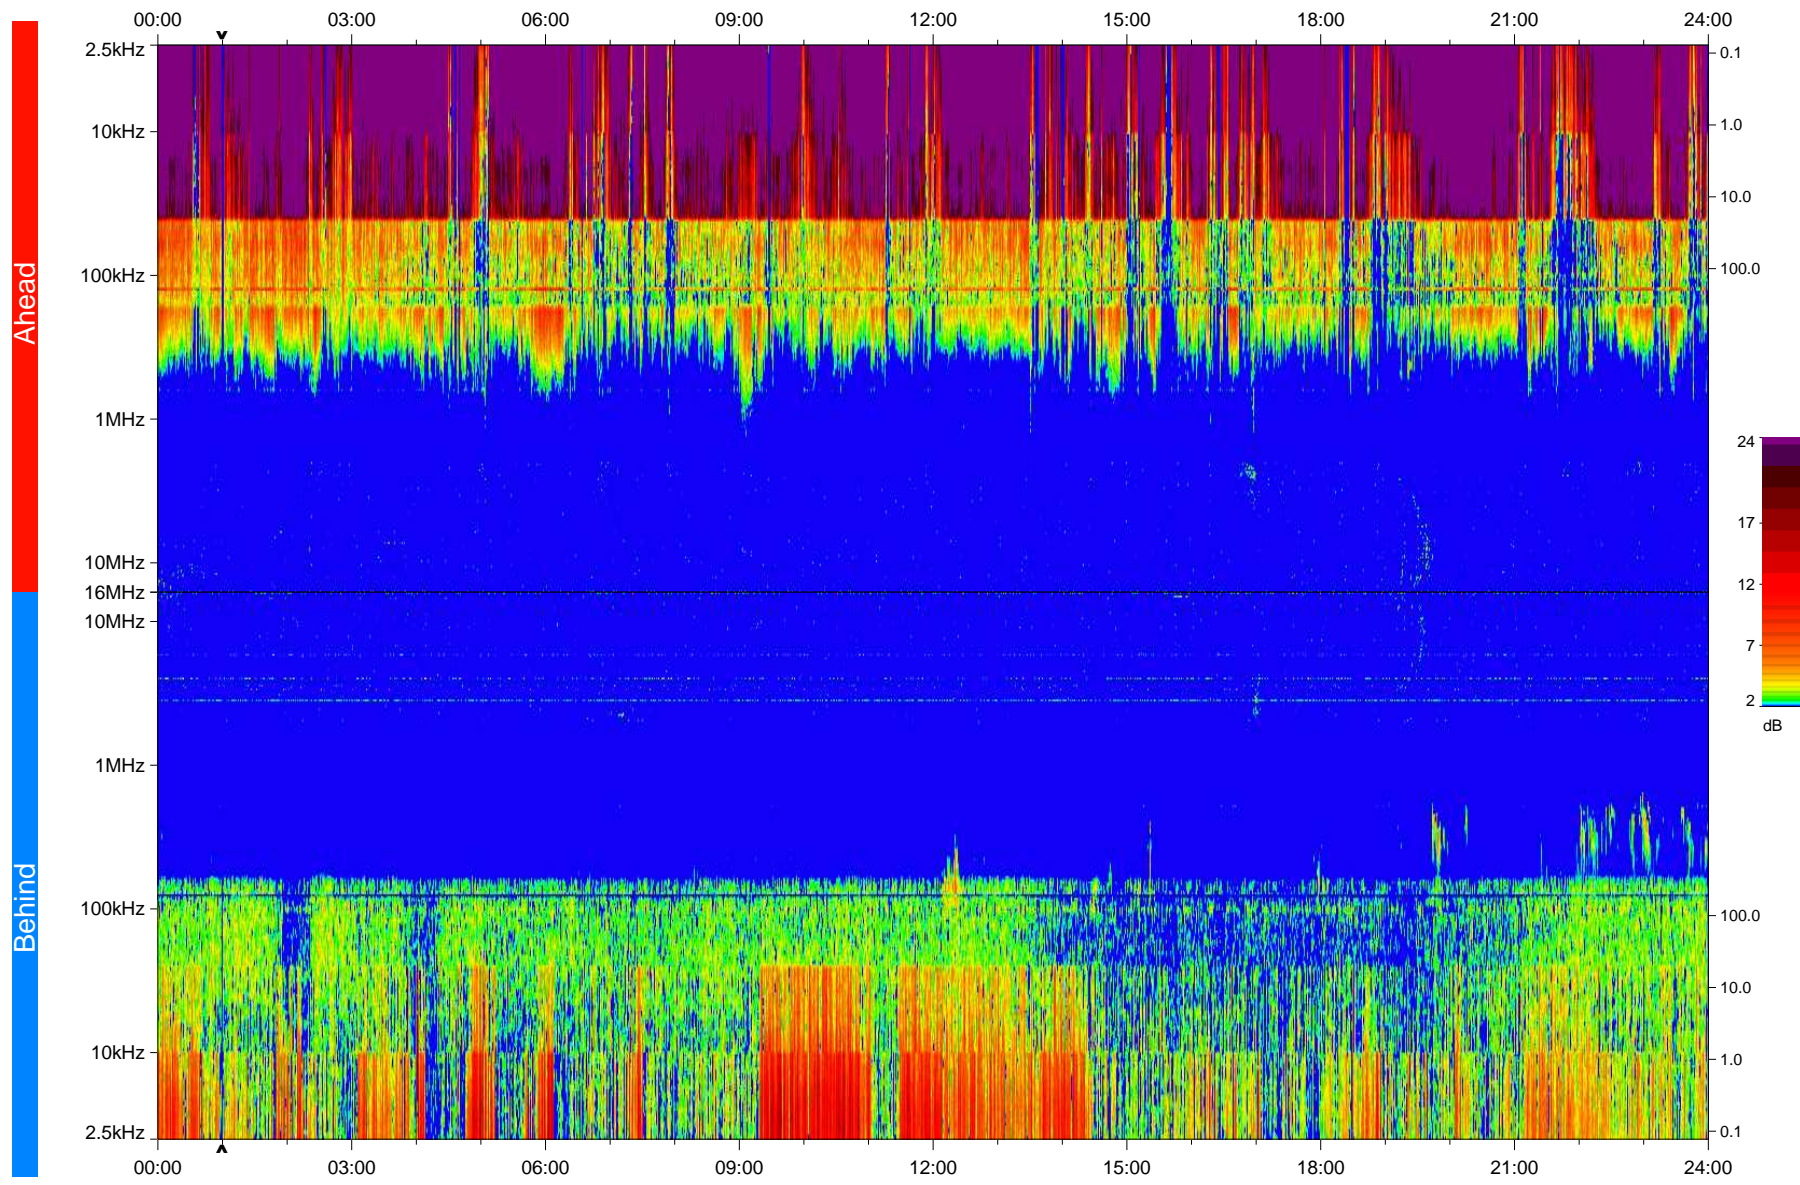

# STEREO/WAVES Daily Summary - 20-Mar-2008 (DOY 080)

Ahead source file: swaves\_ahead\_2008\_080\_1\_04.fin  
Ahead PSE Angle: 23.1°

Behind PSE Angle: -23.7°  
Behind source file: swaves\_behind\_2008\_080\_1\_04.fin

Time (UTC)

file: stereo\_swaves\_daily-summary\_color\_20080320\_v04  
made by: space.umn.edu on macOS with IDL 8.8.2 on 2022-10-18 05:02:12, with TLib V945 / dynspec V311