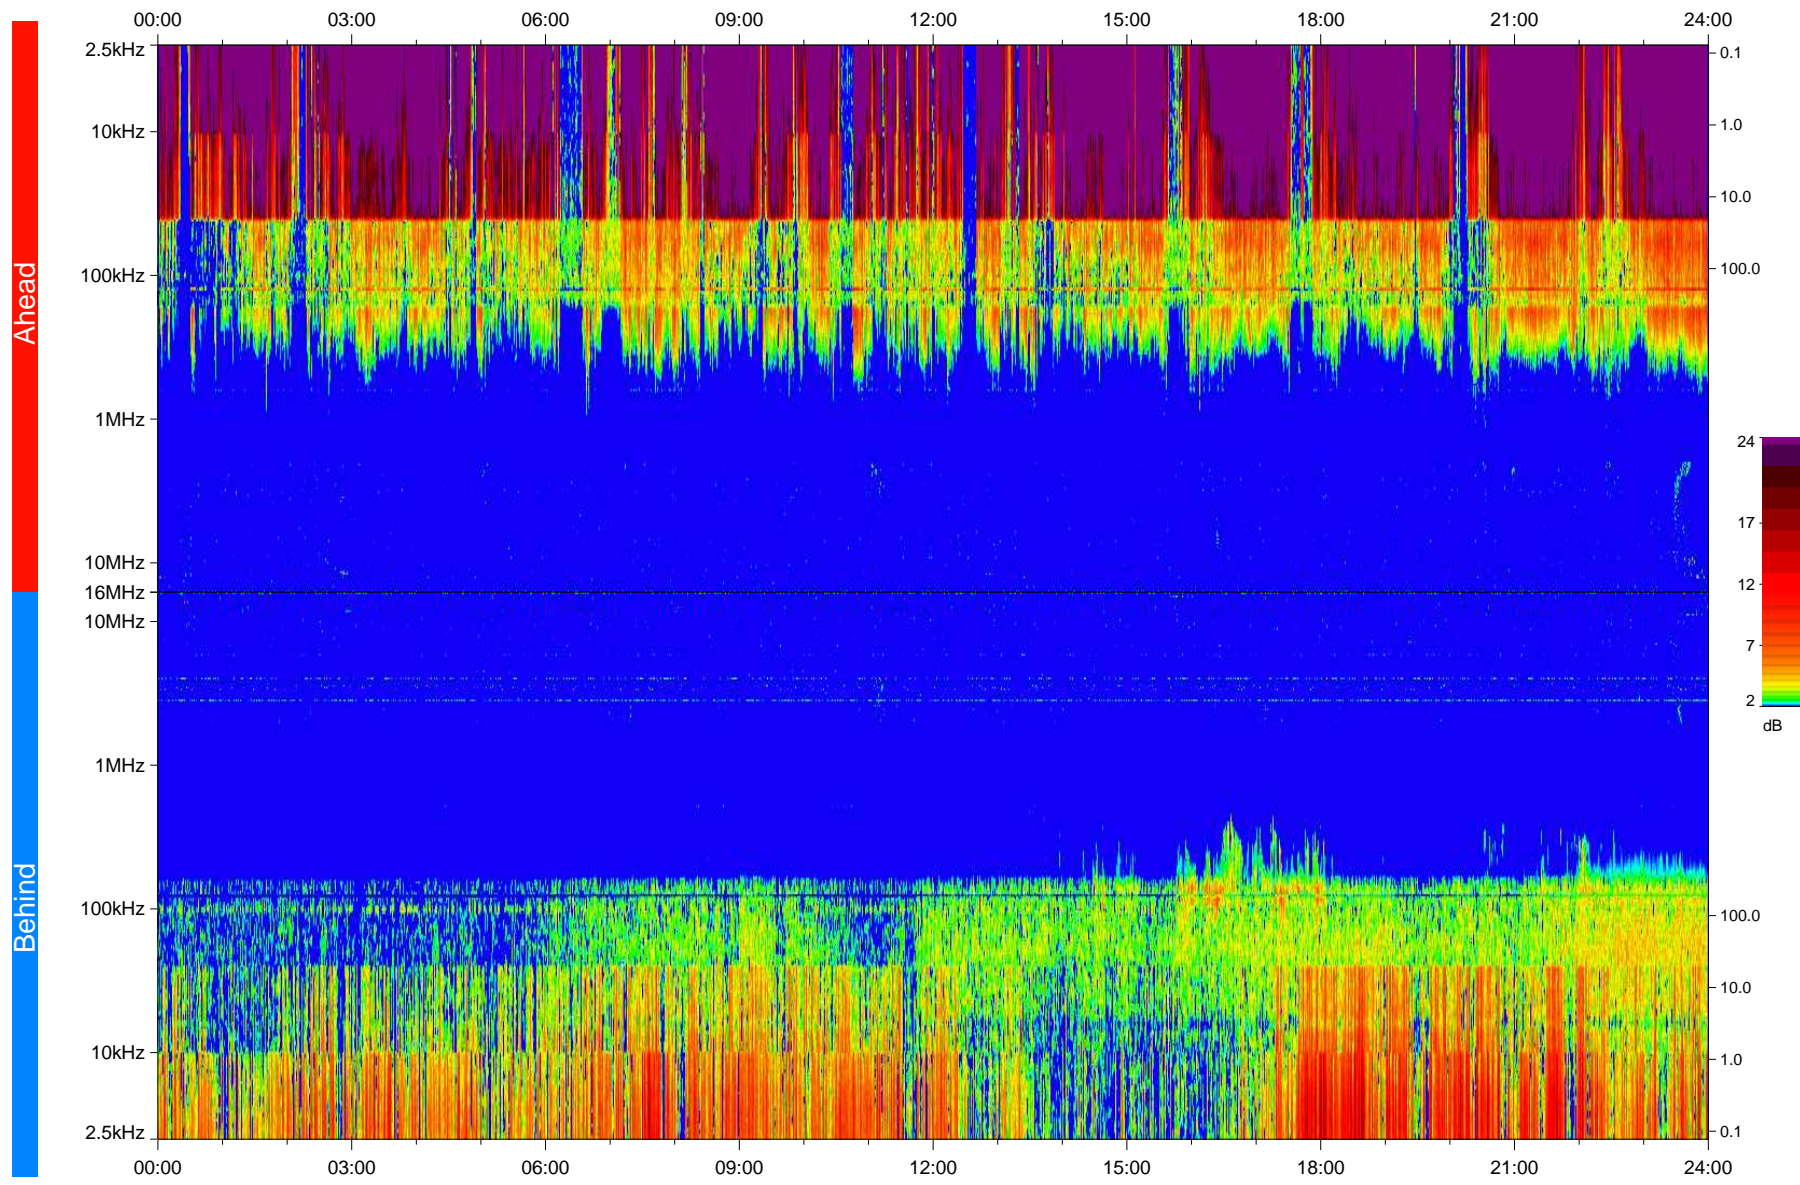

STEREO/WAVES Daily Summary - 19-Mar-2008 (DOY 079)

Ahead source file: swaves_ahead_2008_079_1_04.fin
Ahead PSE Angle: 23.1°

Behind PSE Angle: -23.7°
Behind source file: swaves_behind_2008_079_1_04.fin

Time (UTC)

file: stereo_swaves_daily-summary_color_20080319_v04
made by: space.umn.edu on macOS with IDL 8.8.2 on 2022-10-18 04:59:20, with TLib V945 / dynspec V311