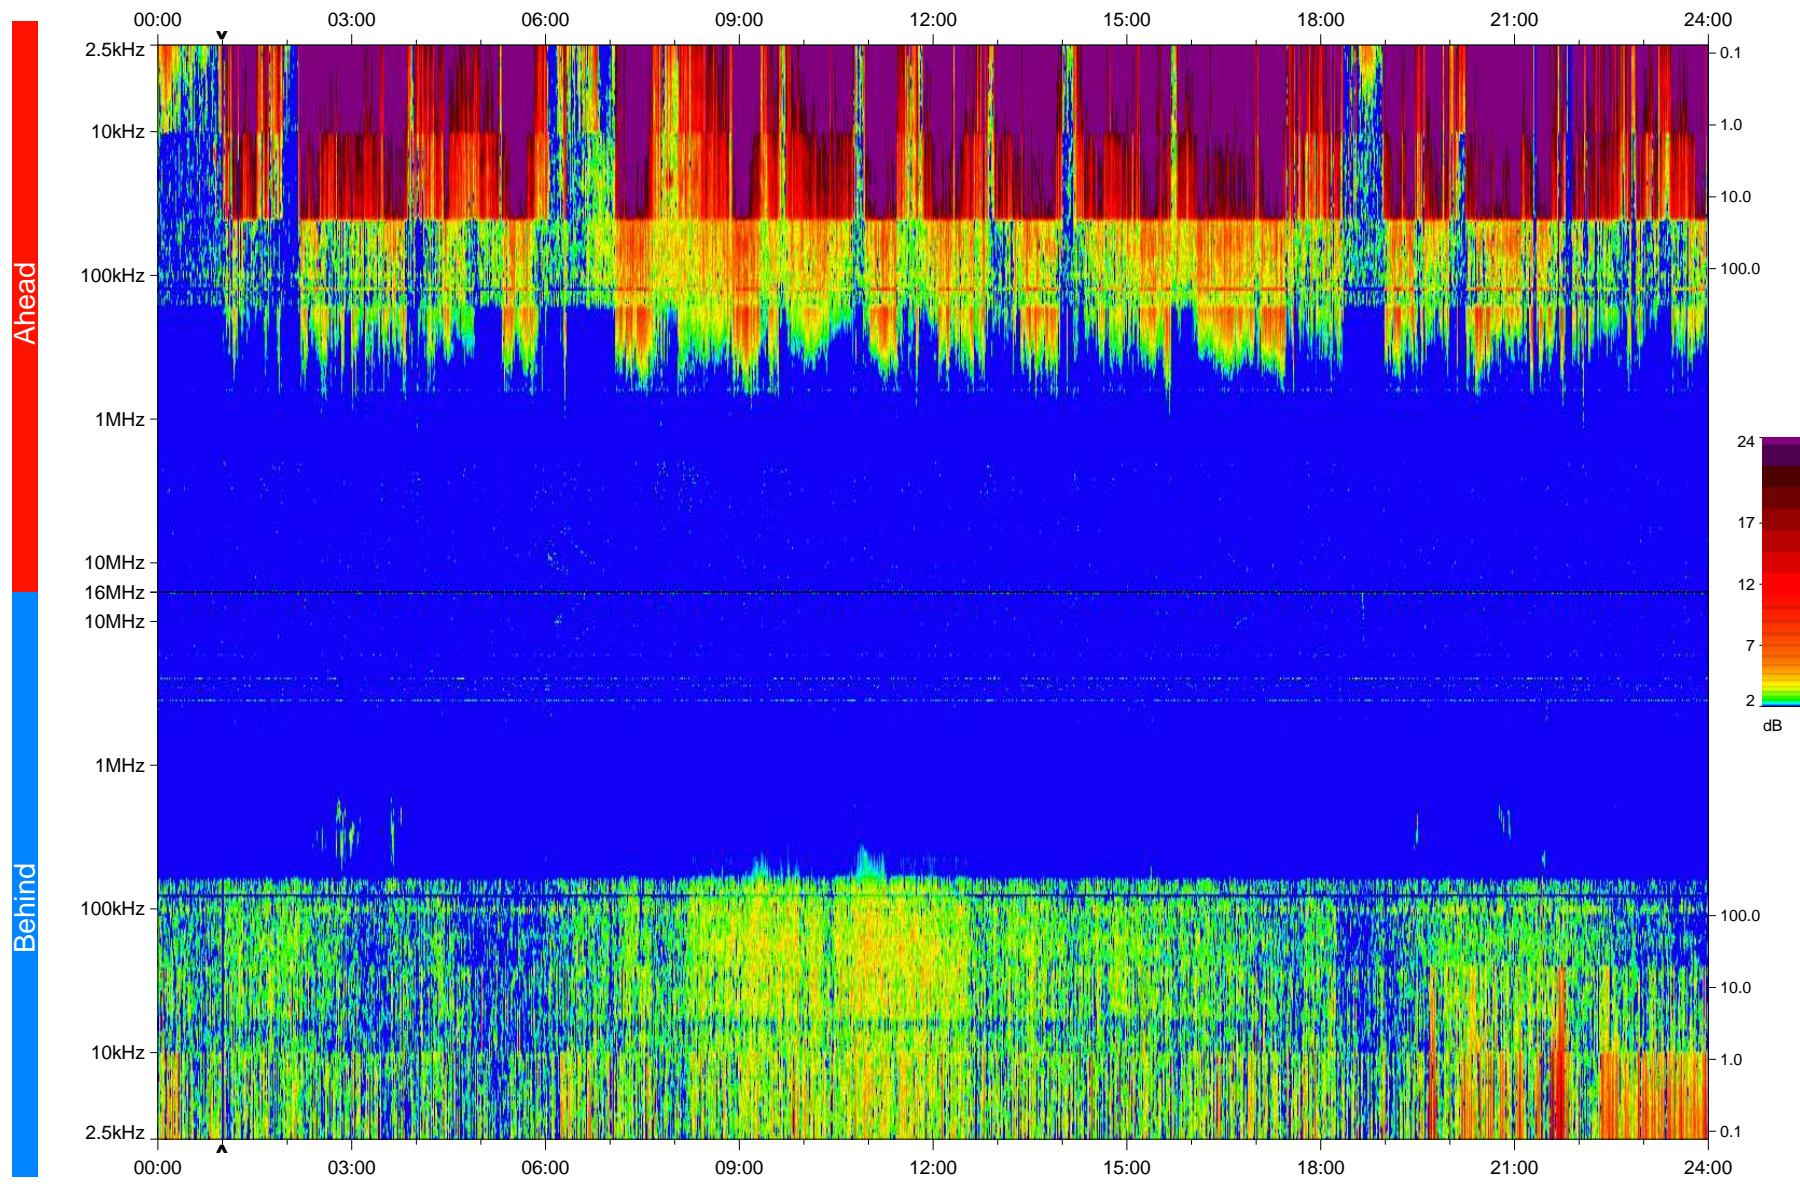

STEREO/WAVES Daily Summary - 18-Mar-2008 (DOY 078)

Ahead source file: swaves_ahead_2008_078_1_04.fin
Ahead PSE Angle: 23.1°

Behind PSE Angle: -23.7°
Behind source file: swaves_behind_2008_078_1_04.fin

Time (UTC)

file: stereo_swaves_daily-summary_color_20080318_v04
made by: space.umn.edu on macOS with IDL 8.8.2 on 2022-10-18 04:56:32, with TLib V945 / dynspec V311