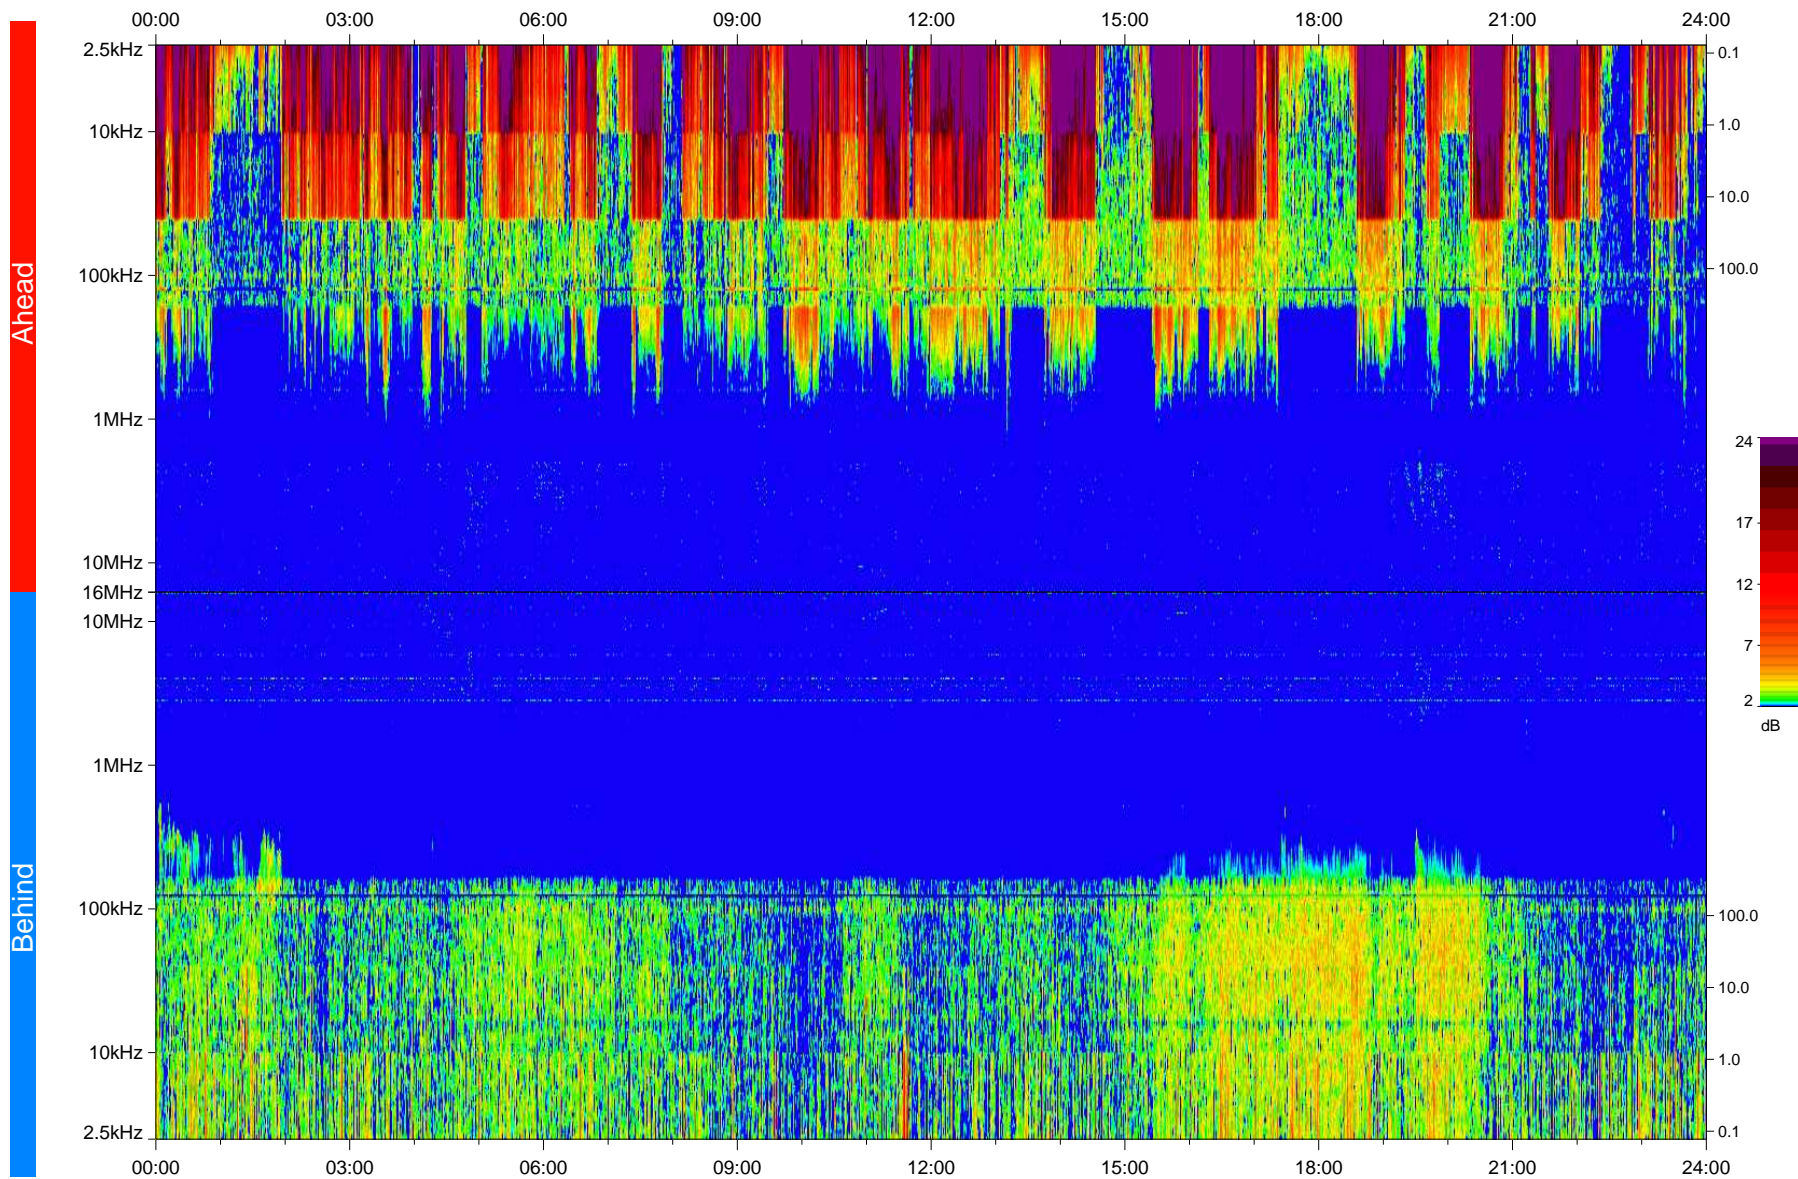

STEREO/WAVES Daily Summary - 17-Mar-2008 (DOY 077)

Ahead source file: swaves_ahead_2008_077_1_04.fin
Ahead PSE Angle: 23.0°

Behind PSE Angle: -23.7°
Behind source file: swaves_behind_2008_077_1_04.fin

Time (UTC)

file: stereo_swaves_daily-summary_color_20080317_v04
made by: space.umn.edu on macOS with IDL 8.8.2 on 2022-10-18 04:53:41, with TLib V945 / dynspec V311