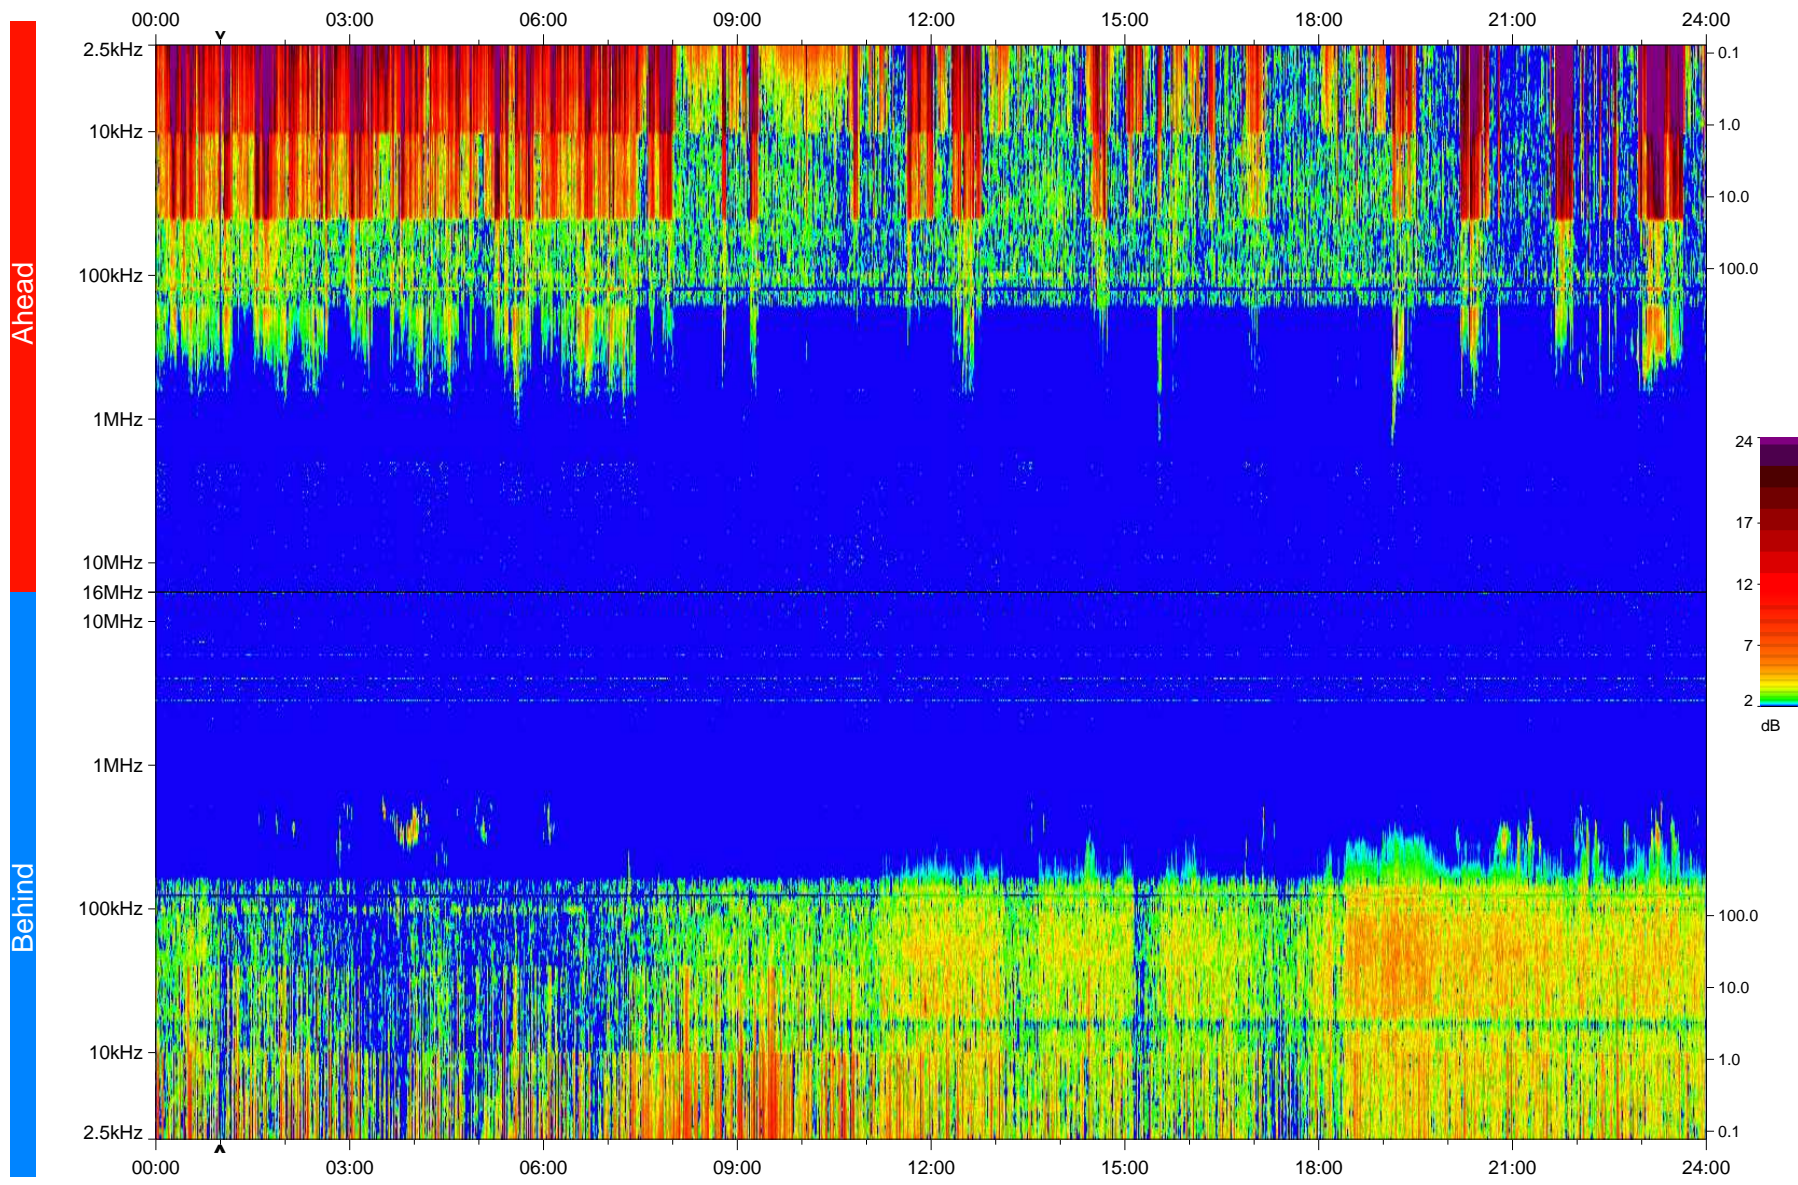

STEREO/WAVES Daily Summary - 16-Mar-2008 (DOY 076)

Ahead source file: swaves_ahead_2008_076_1_04.fin
Ahead PSE Angle: 23.0°

Behind PSE Angle: -23.7°
Behind source file: swaves_behind_2008_076_1_04.fin

Time (UTC)

file: stereo_swaves_daily-summary_color_20080316_v04
made by: space.umn.edu on macOS with IDL 8.8.2 on 2022-10-18 04:50:51, with Tlib V945 / dynspec V311