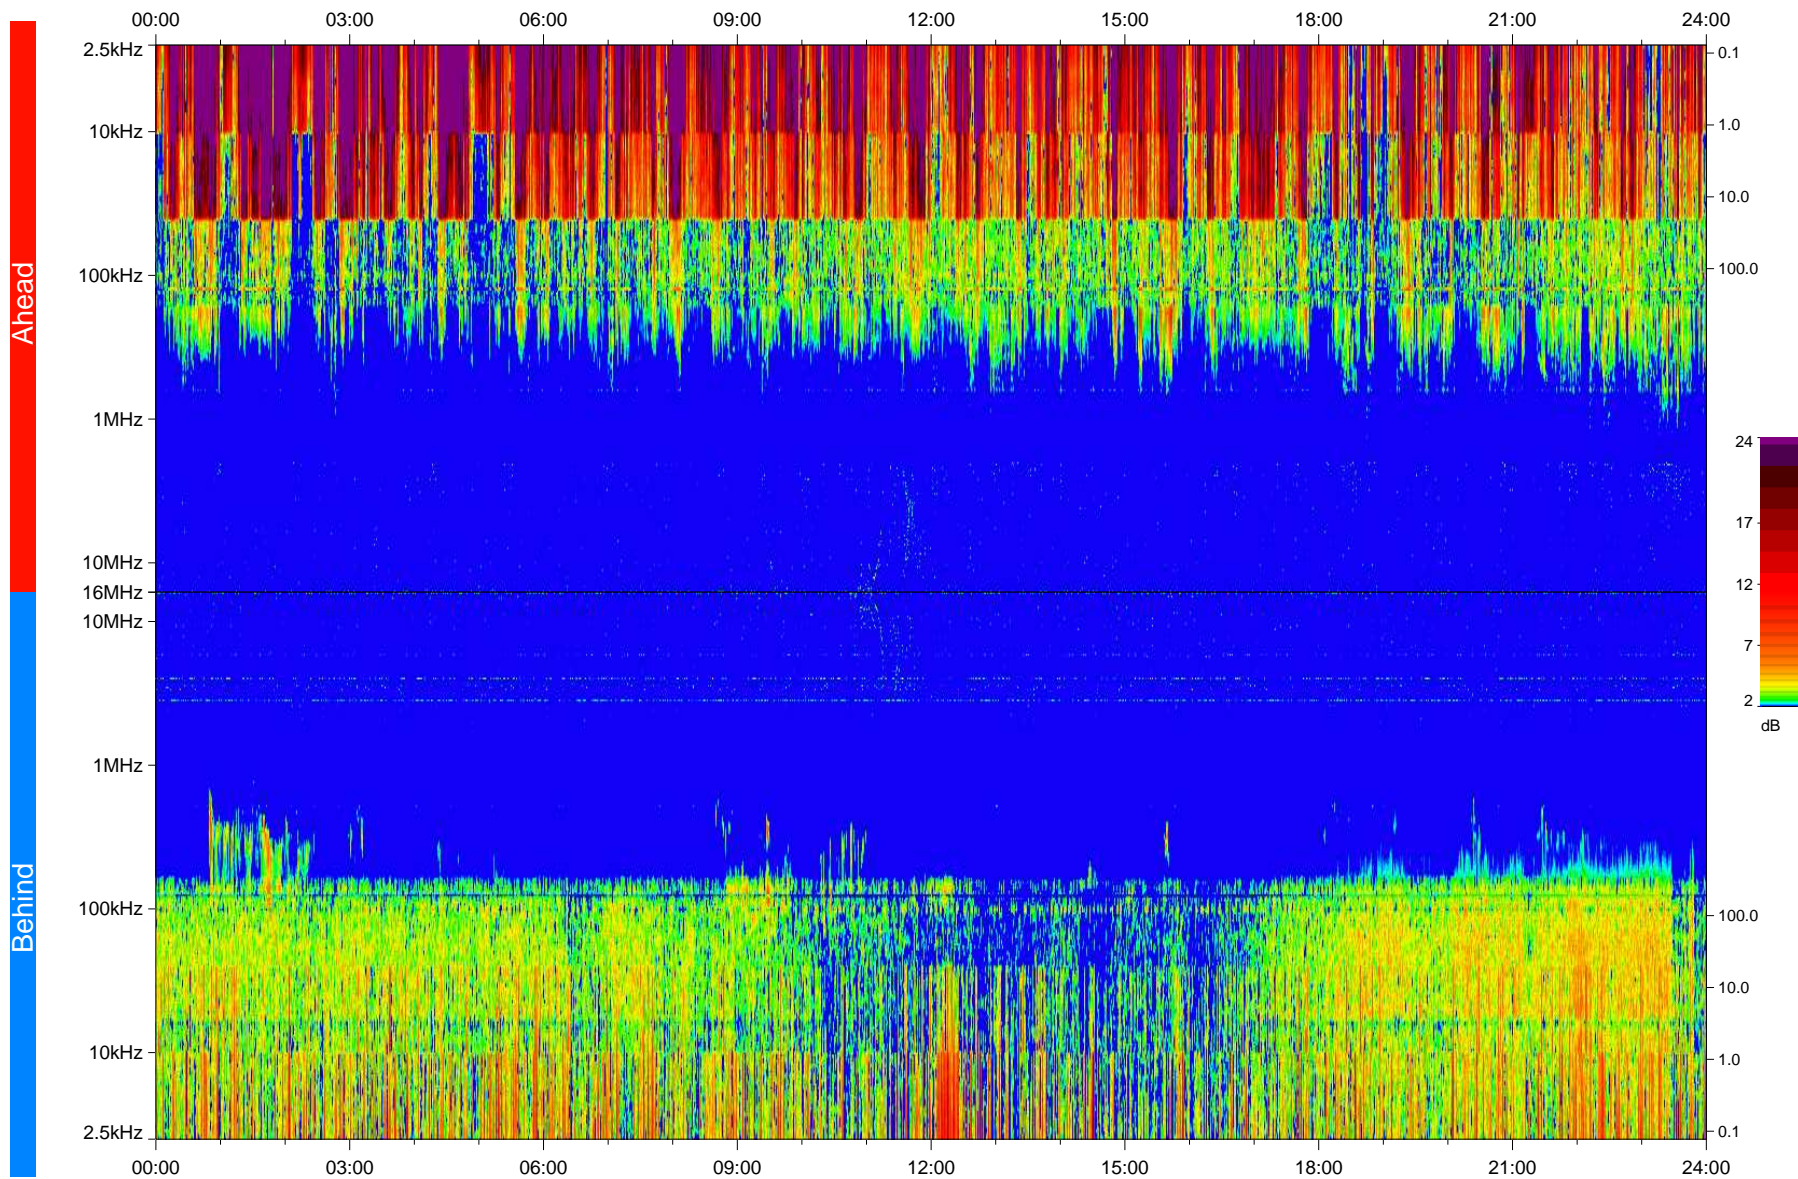

# STEREO/WAVES Daily Summary - 15-Mar-2008 (DOY 075)

Ahead source file: swaves\_ahead\_2008\_075\_1\_04.fin  
Ahead PSE Angle: 22.9°

Behind PSE Angle: -23.7°  
Behind source file: swaves\_behind\_2008\_075\_1\_04.fin

Time (UTC)

file: stereo\_swaves\_daily-summary\_color\_20080315\_v04  
made by: space.umn.edu on macOS with IDL 8.8.2 on 2022-10-18 04:48:00, with TLib V945 / dynspec V311