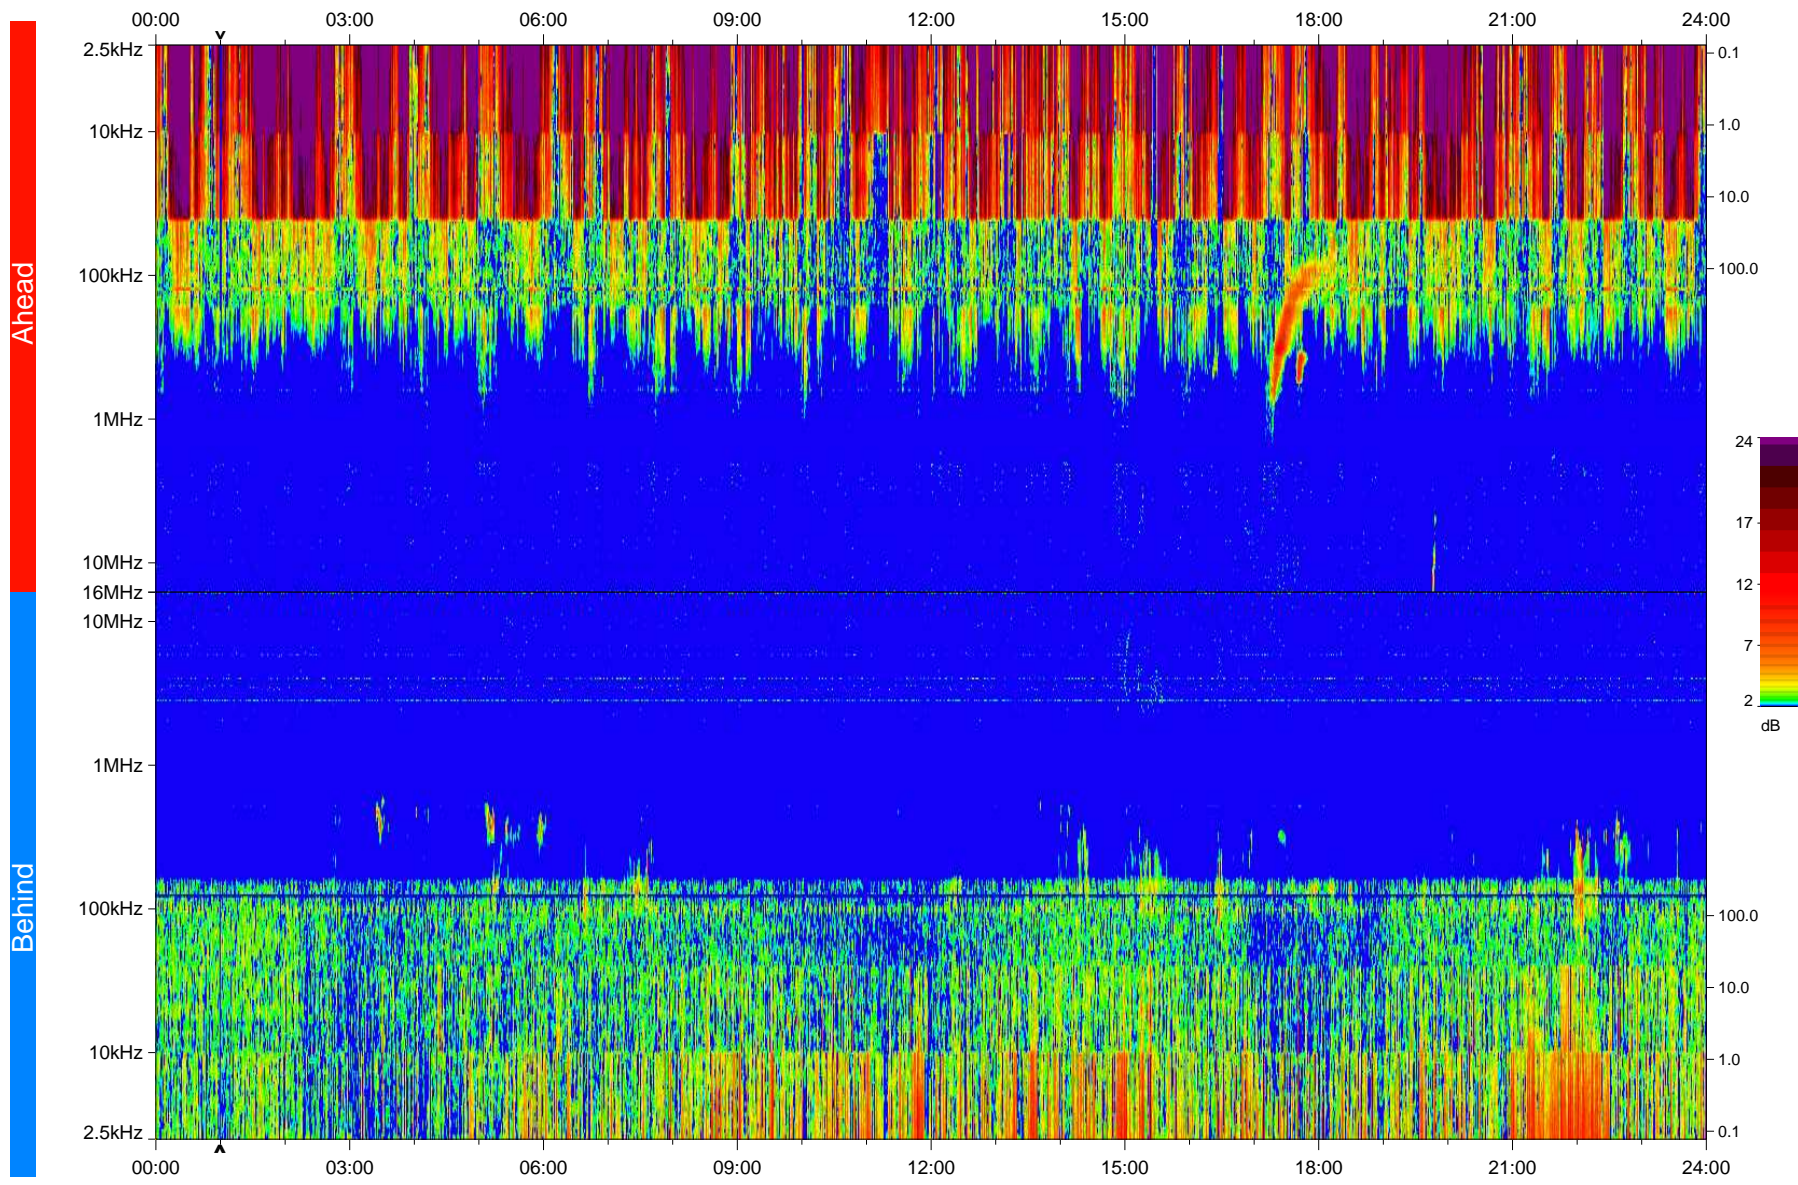

STEREO/WAVES Daily Summary - 14-Mar-2008 (DOY 074)

Ahead source file: swaves_ahead_2008_074_1_04.fin
Ahead PSE Angle: 22.9°

Behind PSE Angle: -23.7°
Behind source file: swaves_behind_2008_074_1_04.fin

Time (UTC)

file: stereo_swaves_daily-summary_color_20080314_v04
made by: space.umn.edu on macOS with IDL 8.8.2 on 2022-10-18 04:45:09, with TLib V945 / dynspec V311