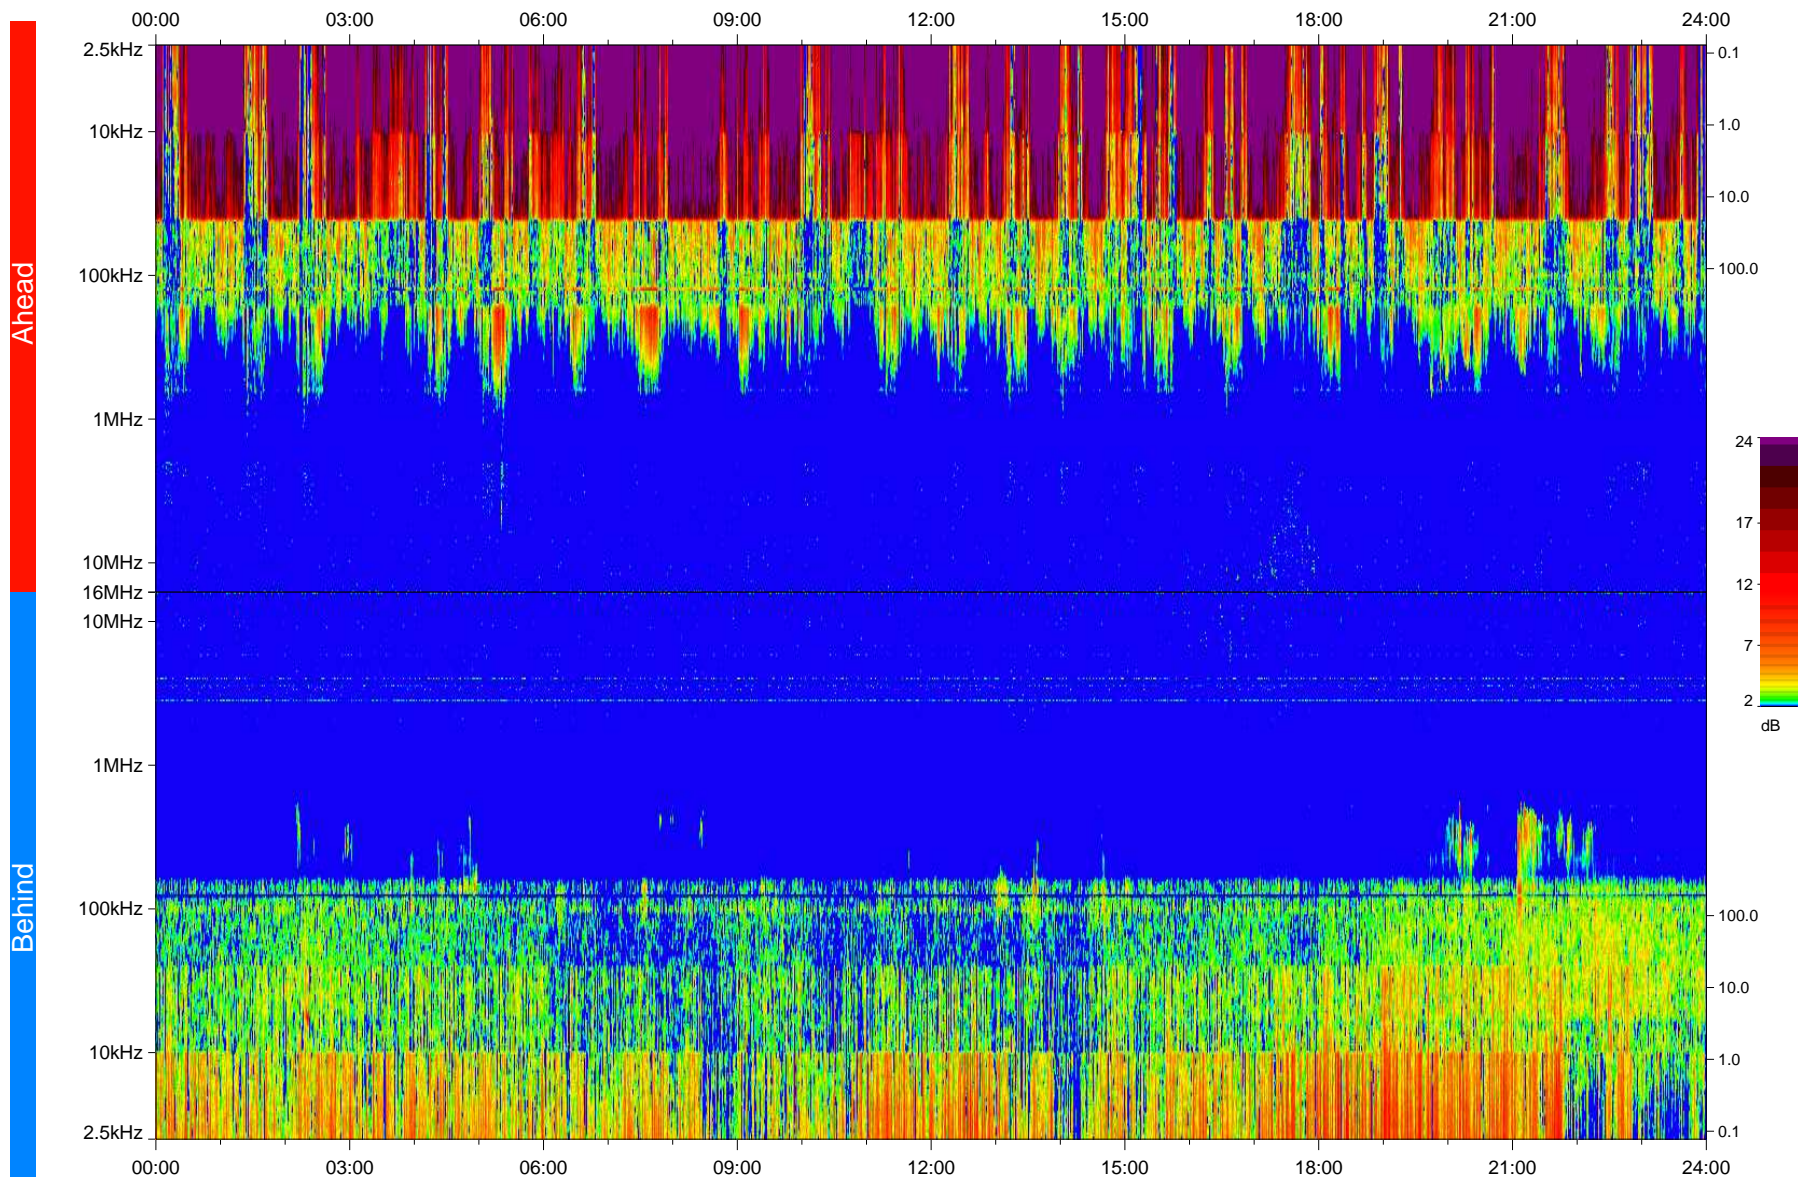

STEREO/WAVES Daily Summary - 13-Mar-2008 (DOY 073)

Ahead source file: swaves_ahead_2008_073_1_04.fin
Ahead PSE Angle: 22.9°

Behind PSE Angle: -23.7°
Behind source file: swaves_behind_2008_073_1_04.fin

Time (UTC)

file: stereo_swaves_daily-summary_color_20080313_v04
made by: space.umn.edu on macOS with IDL 8.8.2 on 2022-10-18 04:42:19, with TLib V945 / dynspec V311