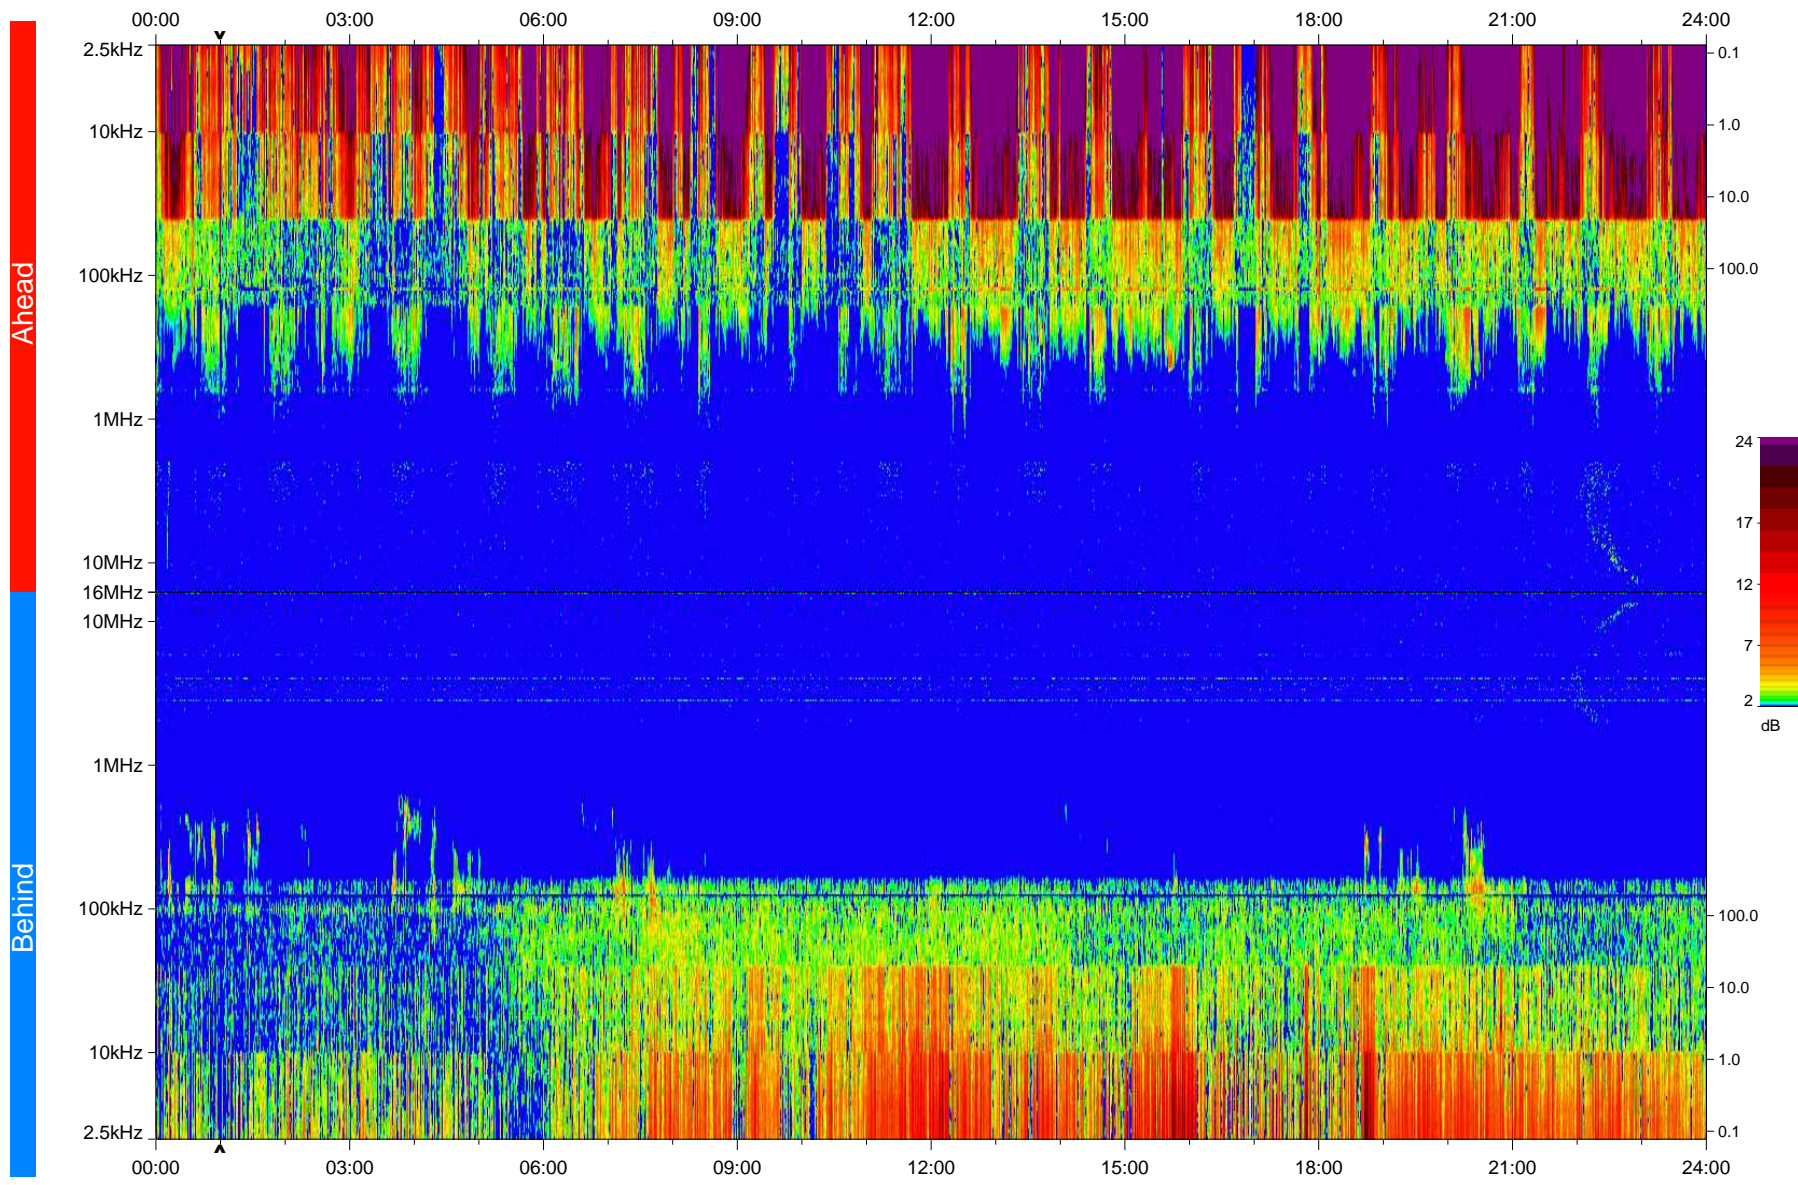

STEREO/WAVES Daily Summary - 12-Mar-2008 (DOY 072)

Ahead source file: swaves_ahead_2008_072_1_04.fin
Ahead PSE Angle: 22.8°

Behind PSE Angle: -23.7°
Behind source file: swaves_behind_2008_072_1_04.fin

Time (UTC)

file: stereo_swaves_daily-summary_color_20080312_v04
made by: space.umn.edu on macOS with IDL 8.8.2 on 2022-10-18 04:39:27, with TLib V945 / dynspec V311