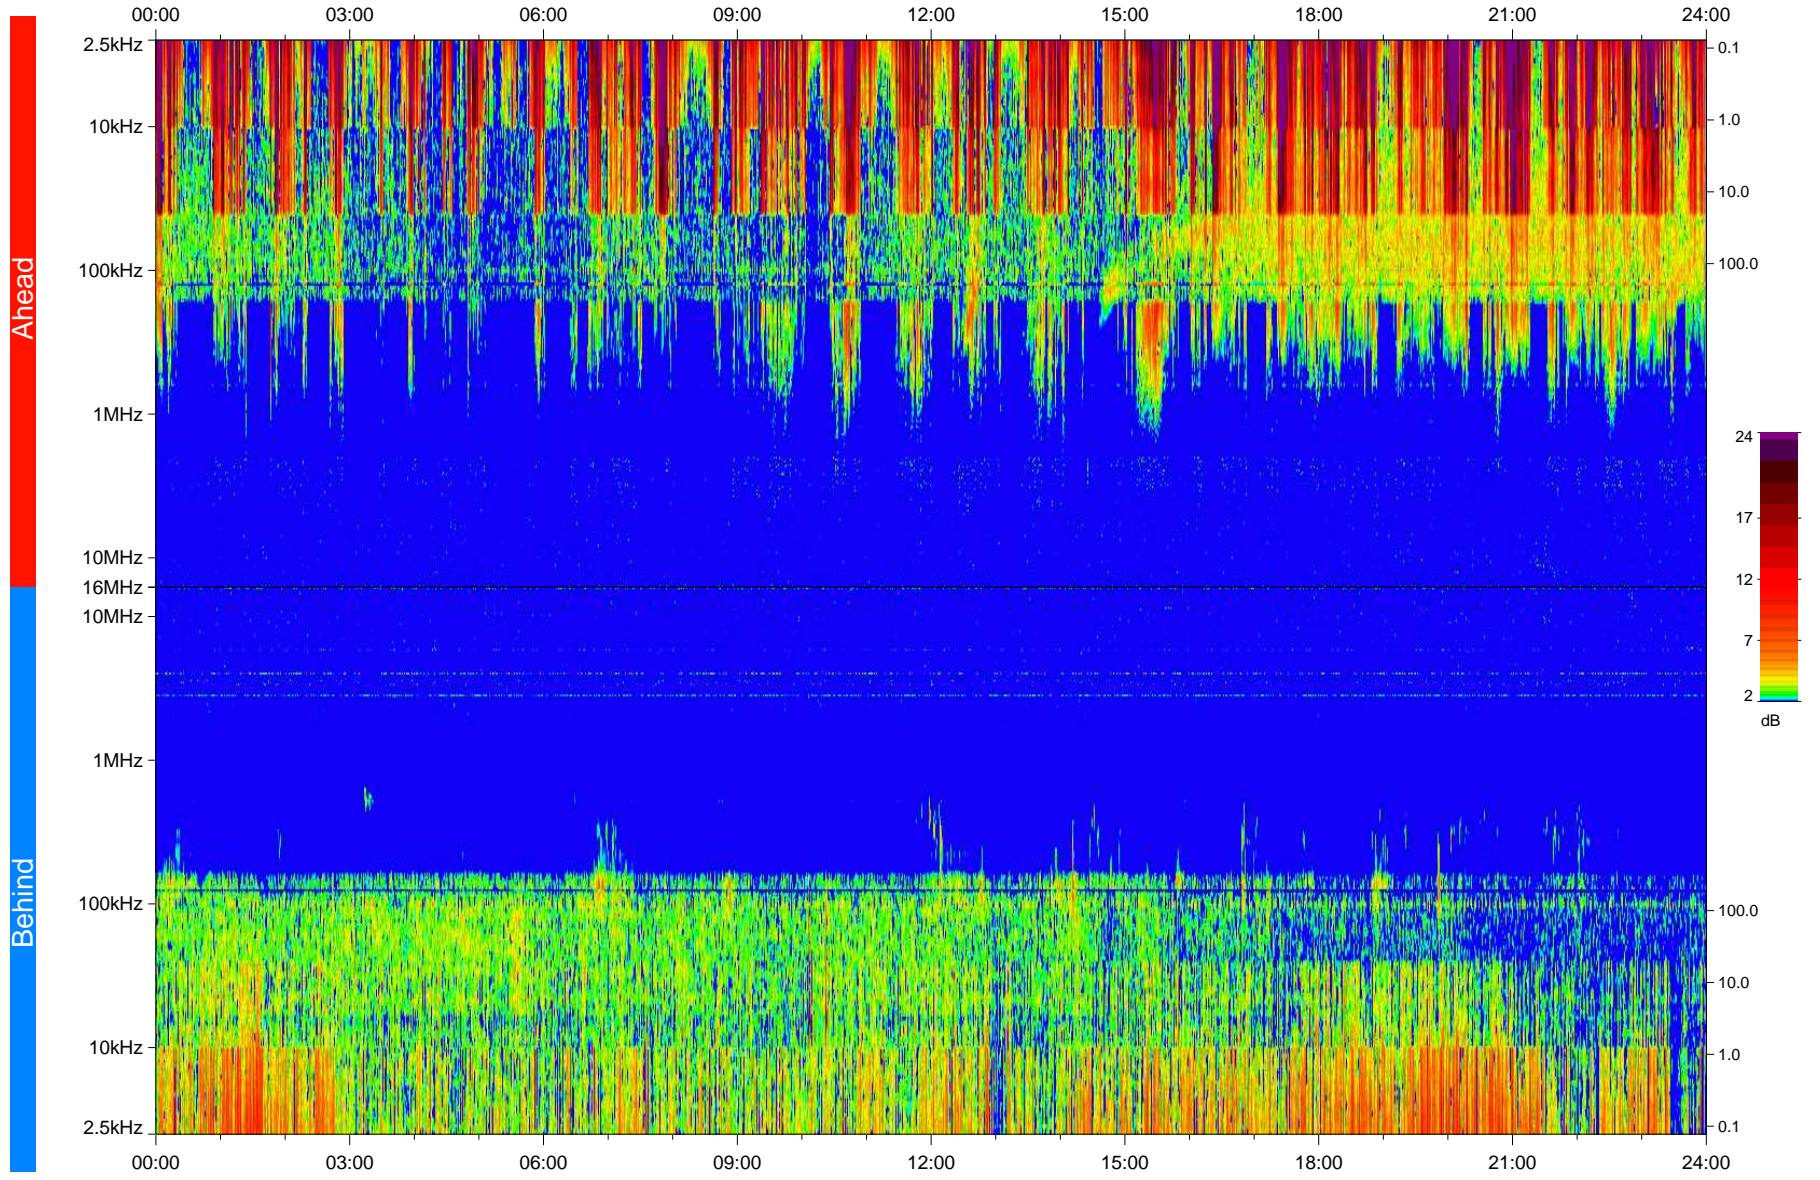

# STEREO/WAVES Daily Summary - 11-Mar-2008 (DOY 071)

Ahead source file: swaves\_ahead\_2008\_071\_1\_04.fin  
Ahead PSE Angle: 22.8°

Behind PSE Angle: -23.7°  
Behind source file: swaves\_behind\_2008\_071\_1\_04.fin

Time (UTC)

file: stereo\_swaves\_daily-summary\_color\_20080311\_v04  
made by: space.umn.edu on macOS with IDL 8.8.2 on 2022-10-18 04:36:38, with TLib V945 / dynspec V311