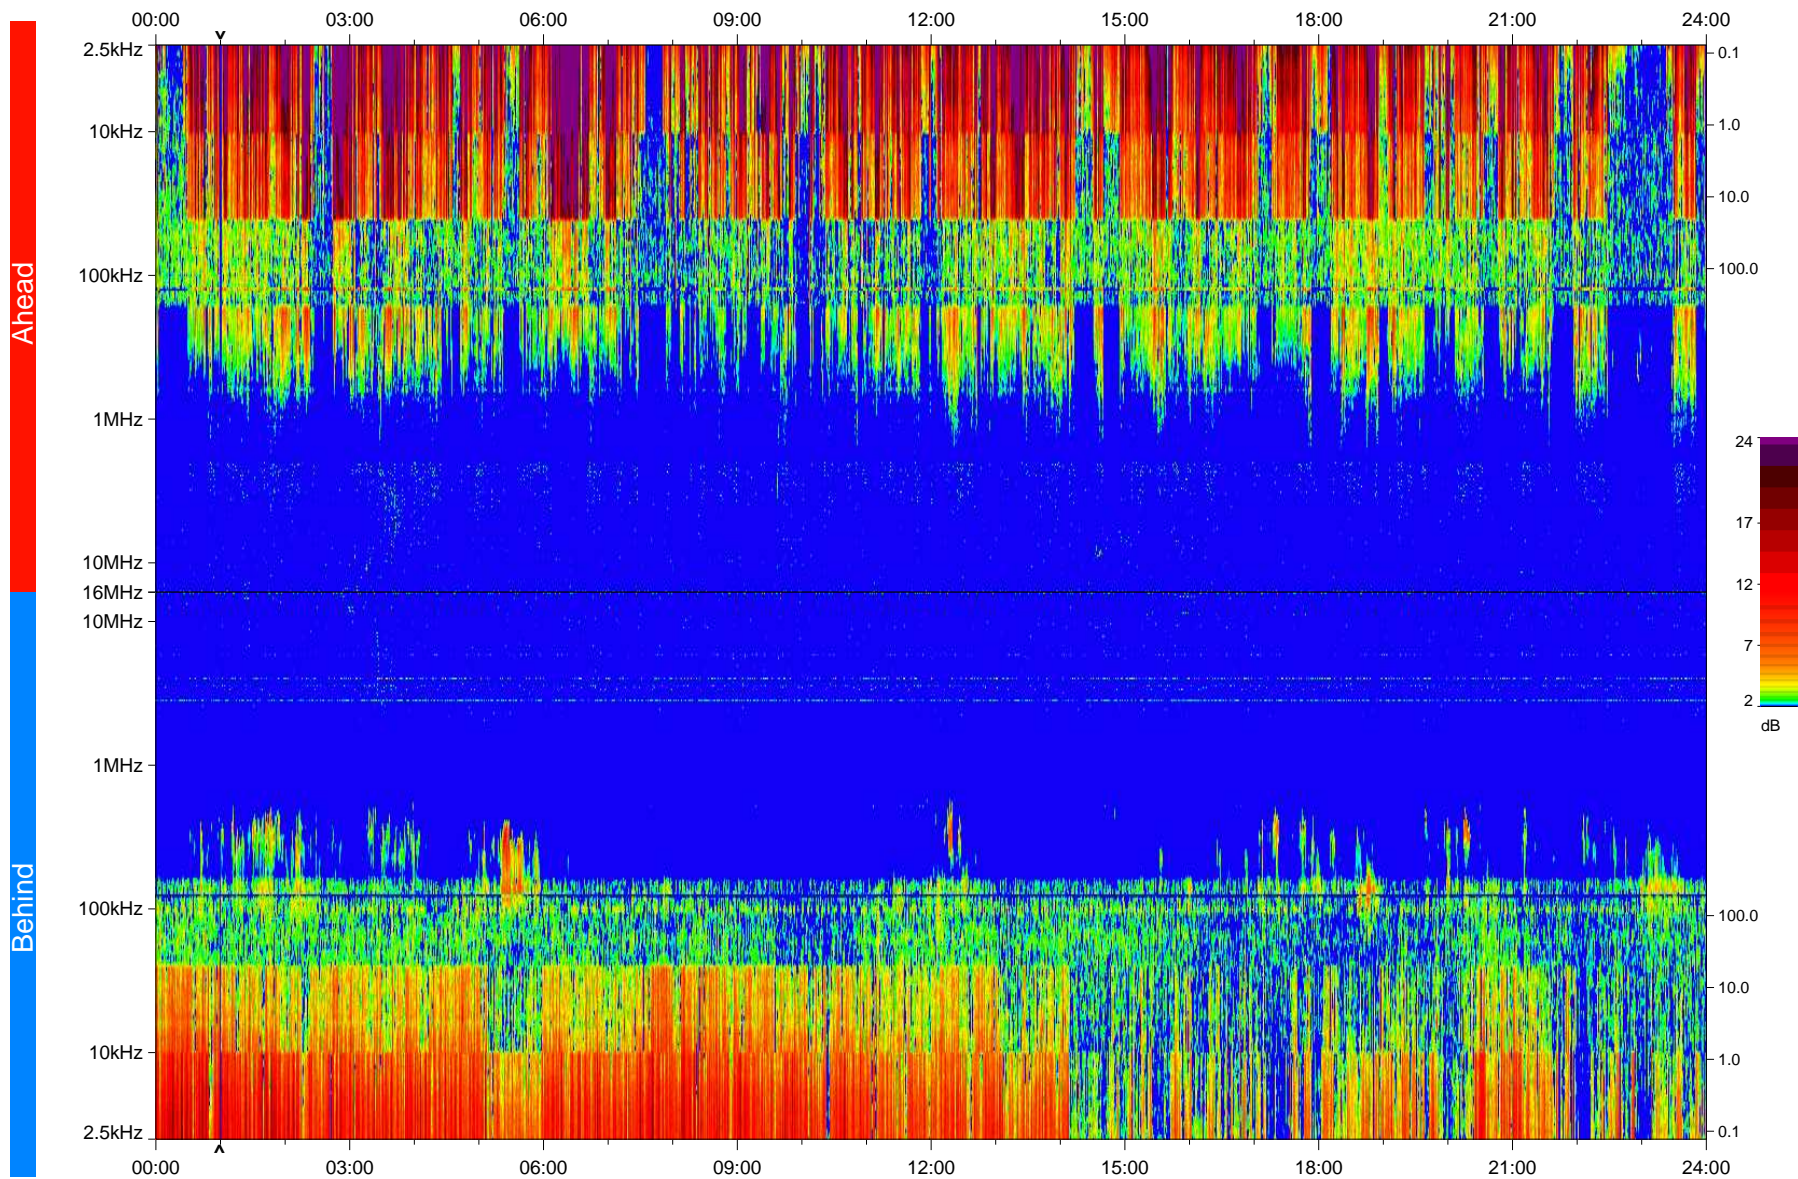

# STEREO/WAVES Daily Summary - 10-Mar-2008 (DOY 070)

Ahead source file: swaves\_ahead\_2008\_070\_1\_04.fin  
Ahead PSE Angle: 22.7°

Behind PSE Angle: -23.7°  
Behind source file: swaves\_behind\_2008\_070\_1\_04.fin

Time (UTC)

file: stereo\_swaves\_daily-summary\_color\_20080310\_v04  
made by: space.umn.edu on macOS with IDL 8.8.2 on 2022-10-18 04:33:45, with Tlib V945 / dynspec V311