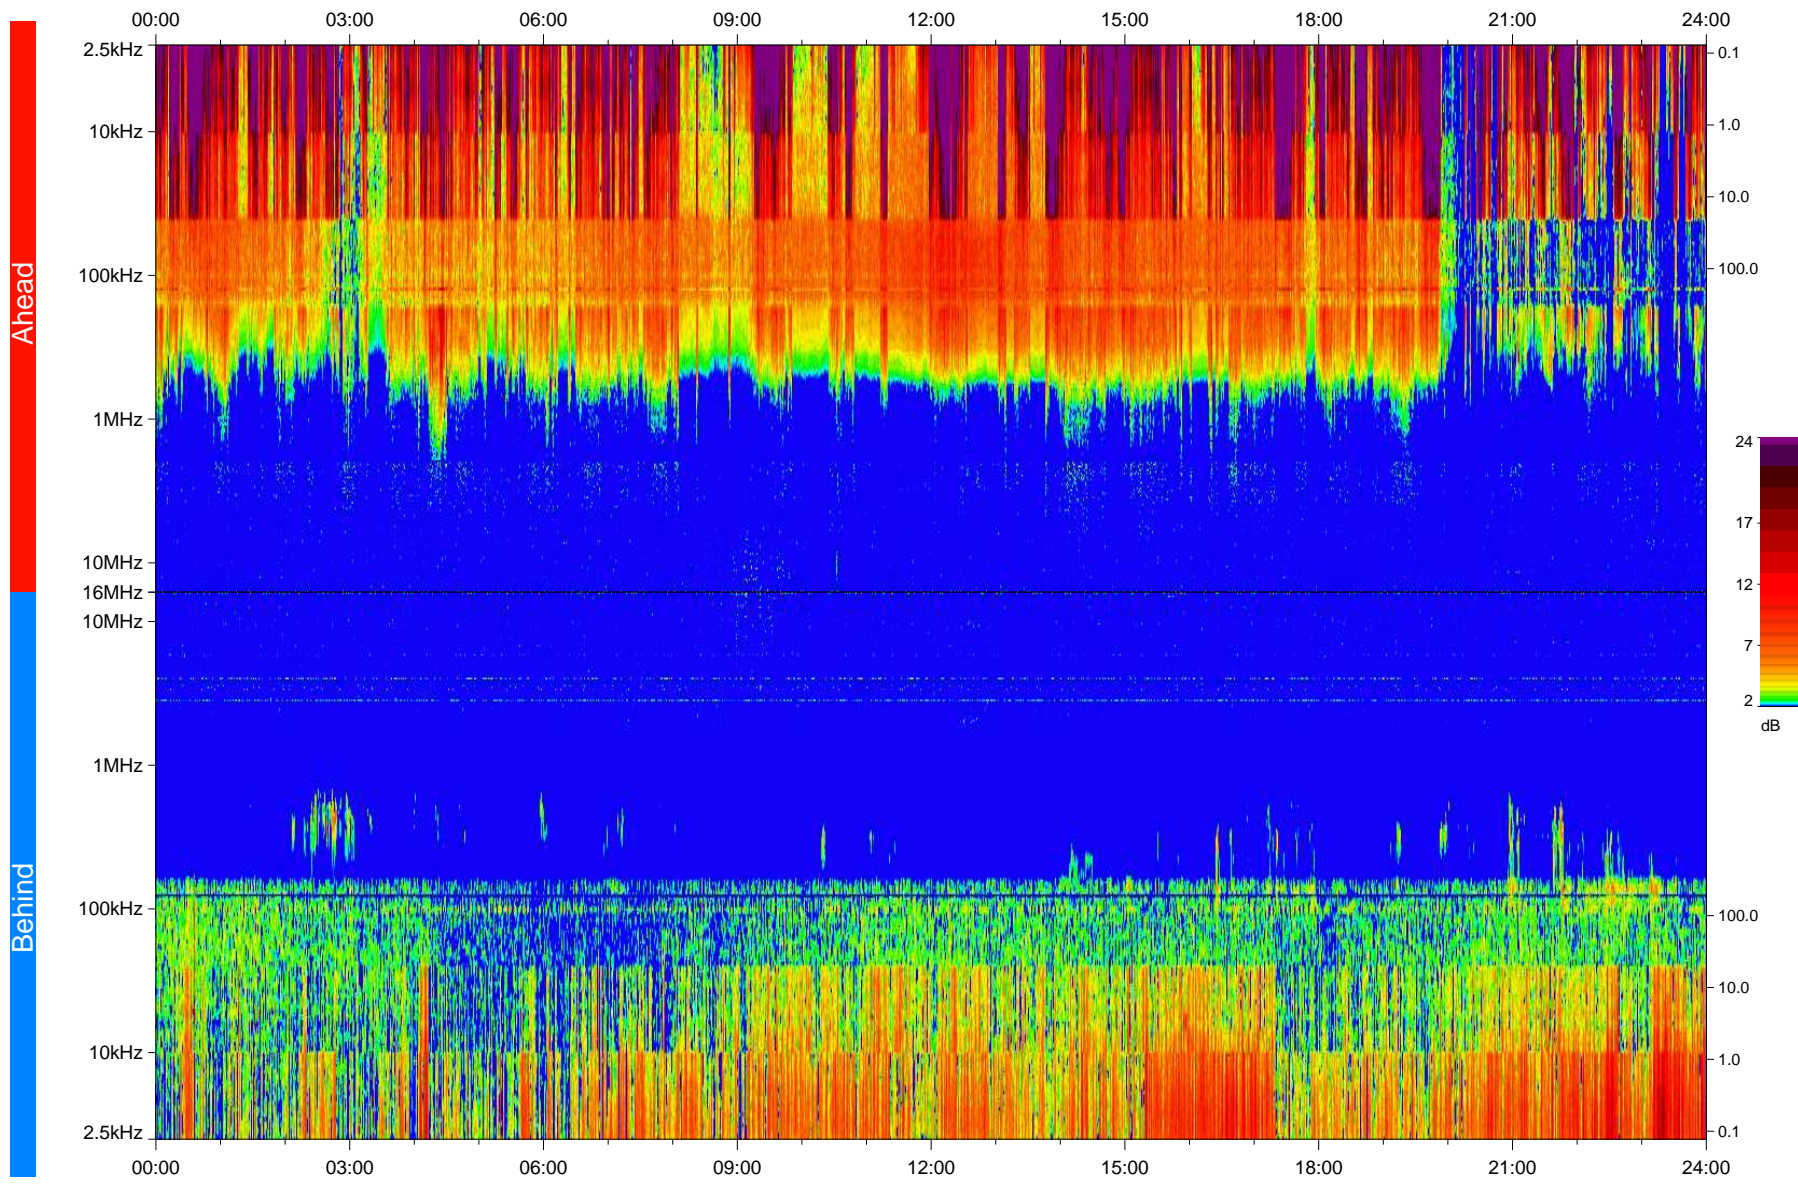

STEREO/WAVES Daily Summary - 09-Mar-2008 (DOY 069)

Ahead source file: swaves_ahead_2008_069_1_04.fin
Ahead PSE Angle: 22.7°

Behind PSE Angle: -23.7°
Behind source file: swaves_behind_2008_069_1_04.fin

Time (UTC)

file: stereo_swaves_daily-summary_color_20080309_v04
made by: space.umn.edu on macOS with IDL 8.8.2 on 2022-10-18 04:30:56, with TLib V945 / dynspec V311