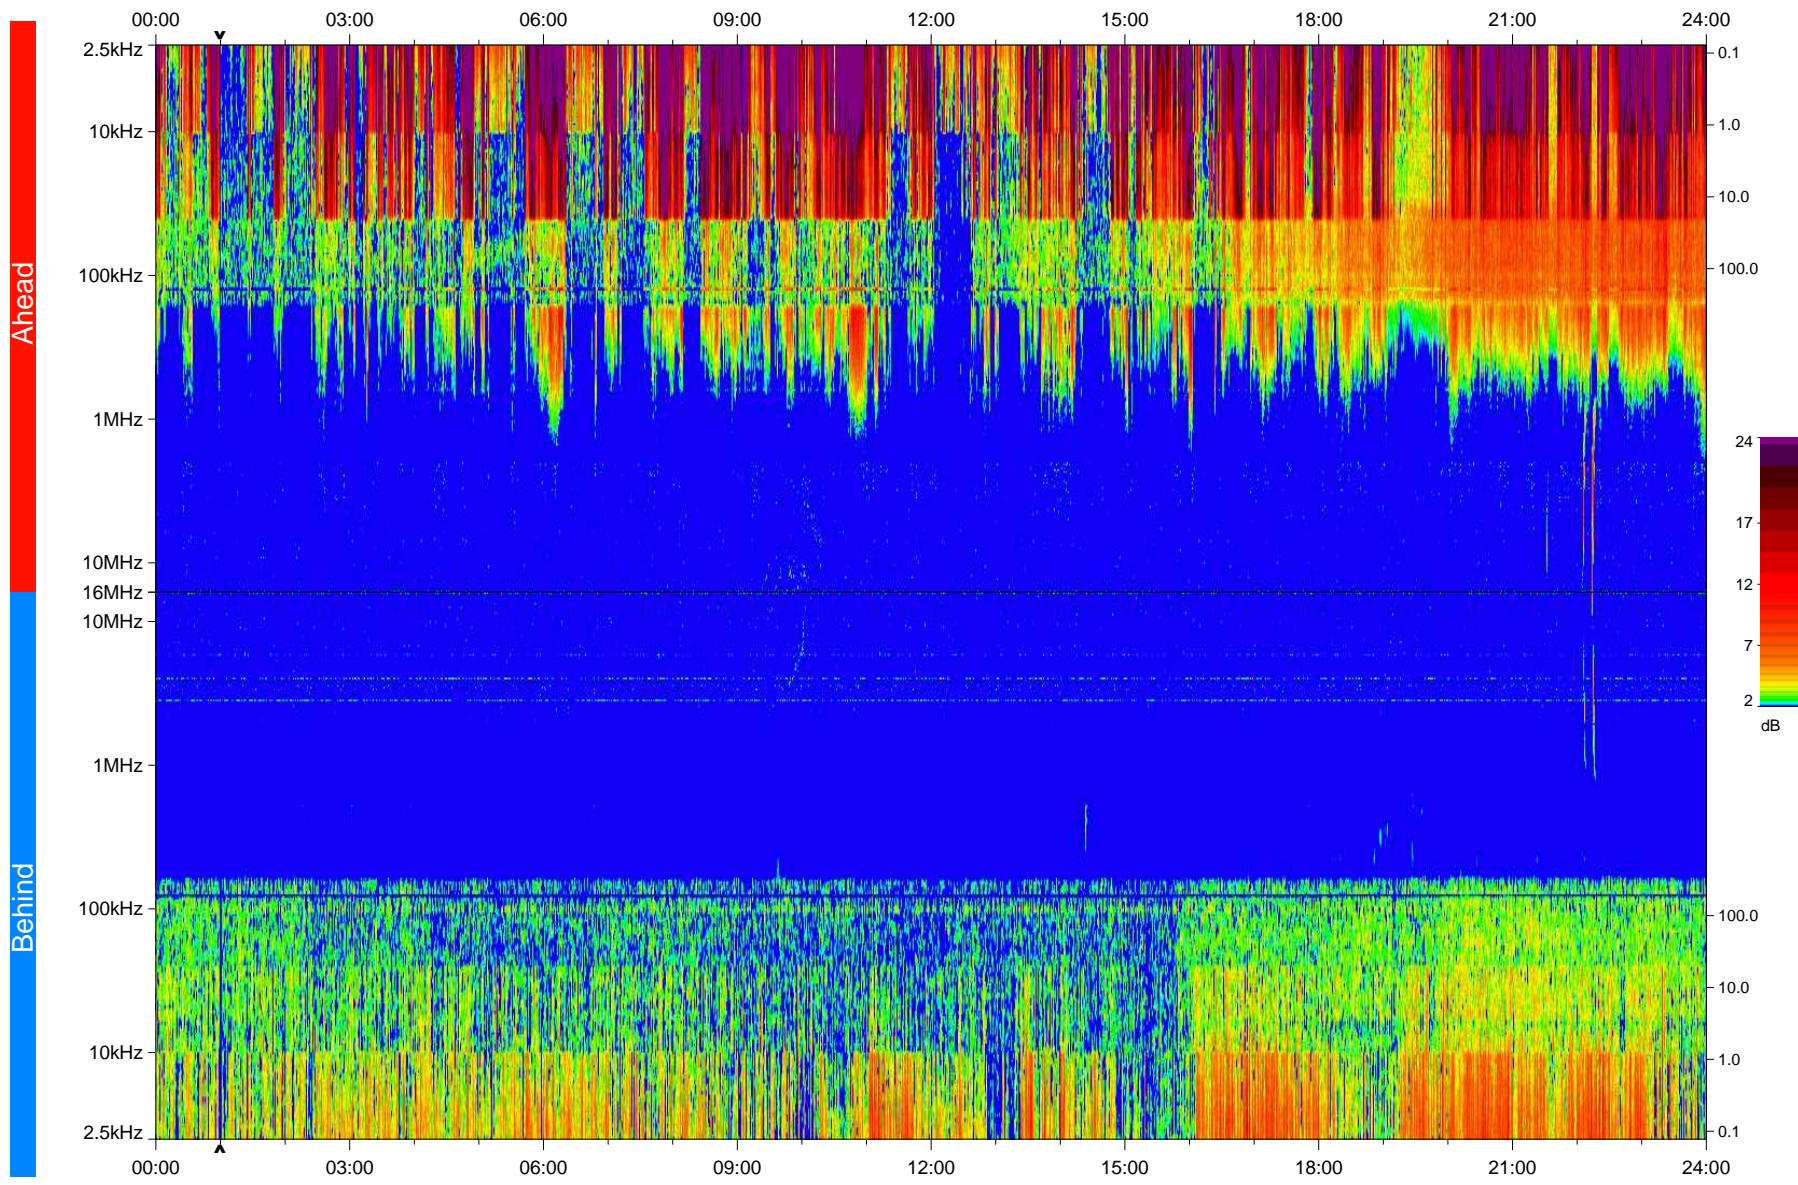

STEREO/WAVES Daily Summary - 08-Mar-2008 (DOY 068)

Ahead source file: swaves_ahead_2008_068_1_04.fin
Ahead PSE Angle: 22.7°

Behind PSE Angle: -23.7°
Behind source file: swaves_behind_2008_068_1_04.fin

Time (UTC)

file: stereo_swaves_daily-summary_color_20080308_v04
made by: space.umn.edu on macOS with IDL 8.8.2 on 2022-10-18 04:28:08, with TLib V945 / dynspec V311