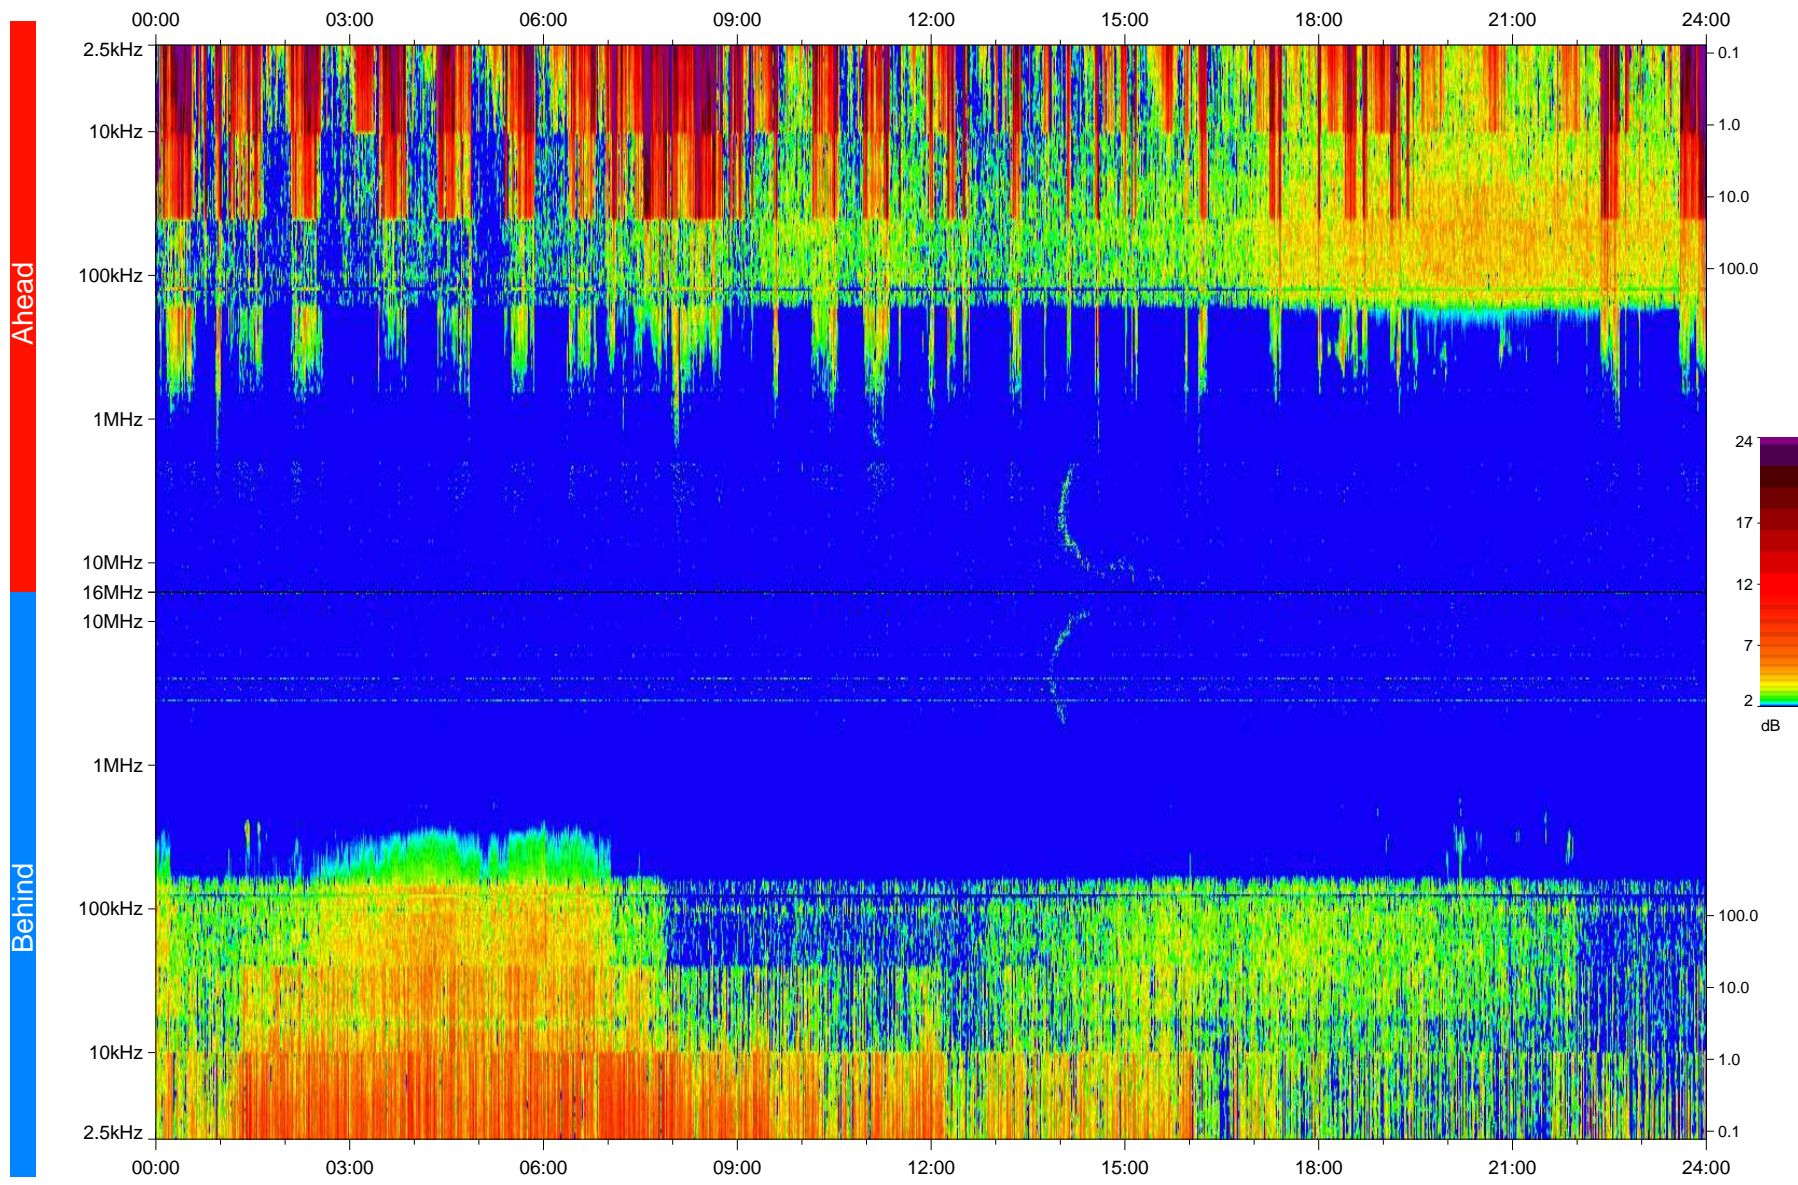

# STEREO/WAVES Daily Summary - 07-Mar-2008 (DOY 067)

Ahead source file: swaves\_ahead\_2008\_067\_1\_04.fin  
Ahead PSE Angle: 22.6°

Behind PSE Angle: -23.7°  
Behind source file: swaves\_behind\_2008\_067\_1\_04.fin

Time (UTC)

file: stereo\_swaves\_daily-summary\_color\_20080307\_v04  
made by: space.umn.edu on macOS with IDL 8.8.2 on 2022-10-18 04:25:17, with TLib V945 / dynspec V311