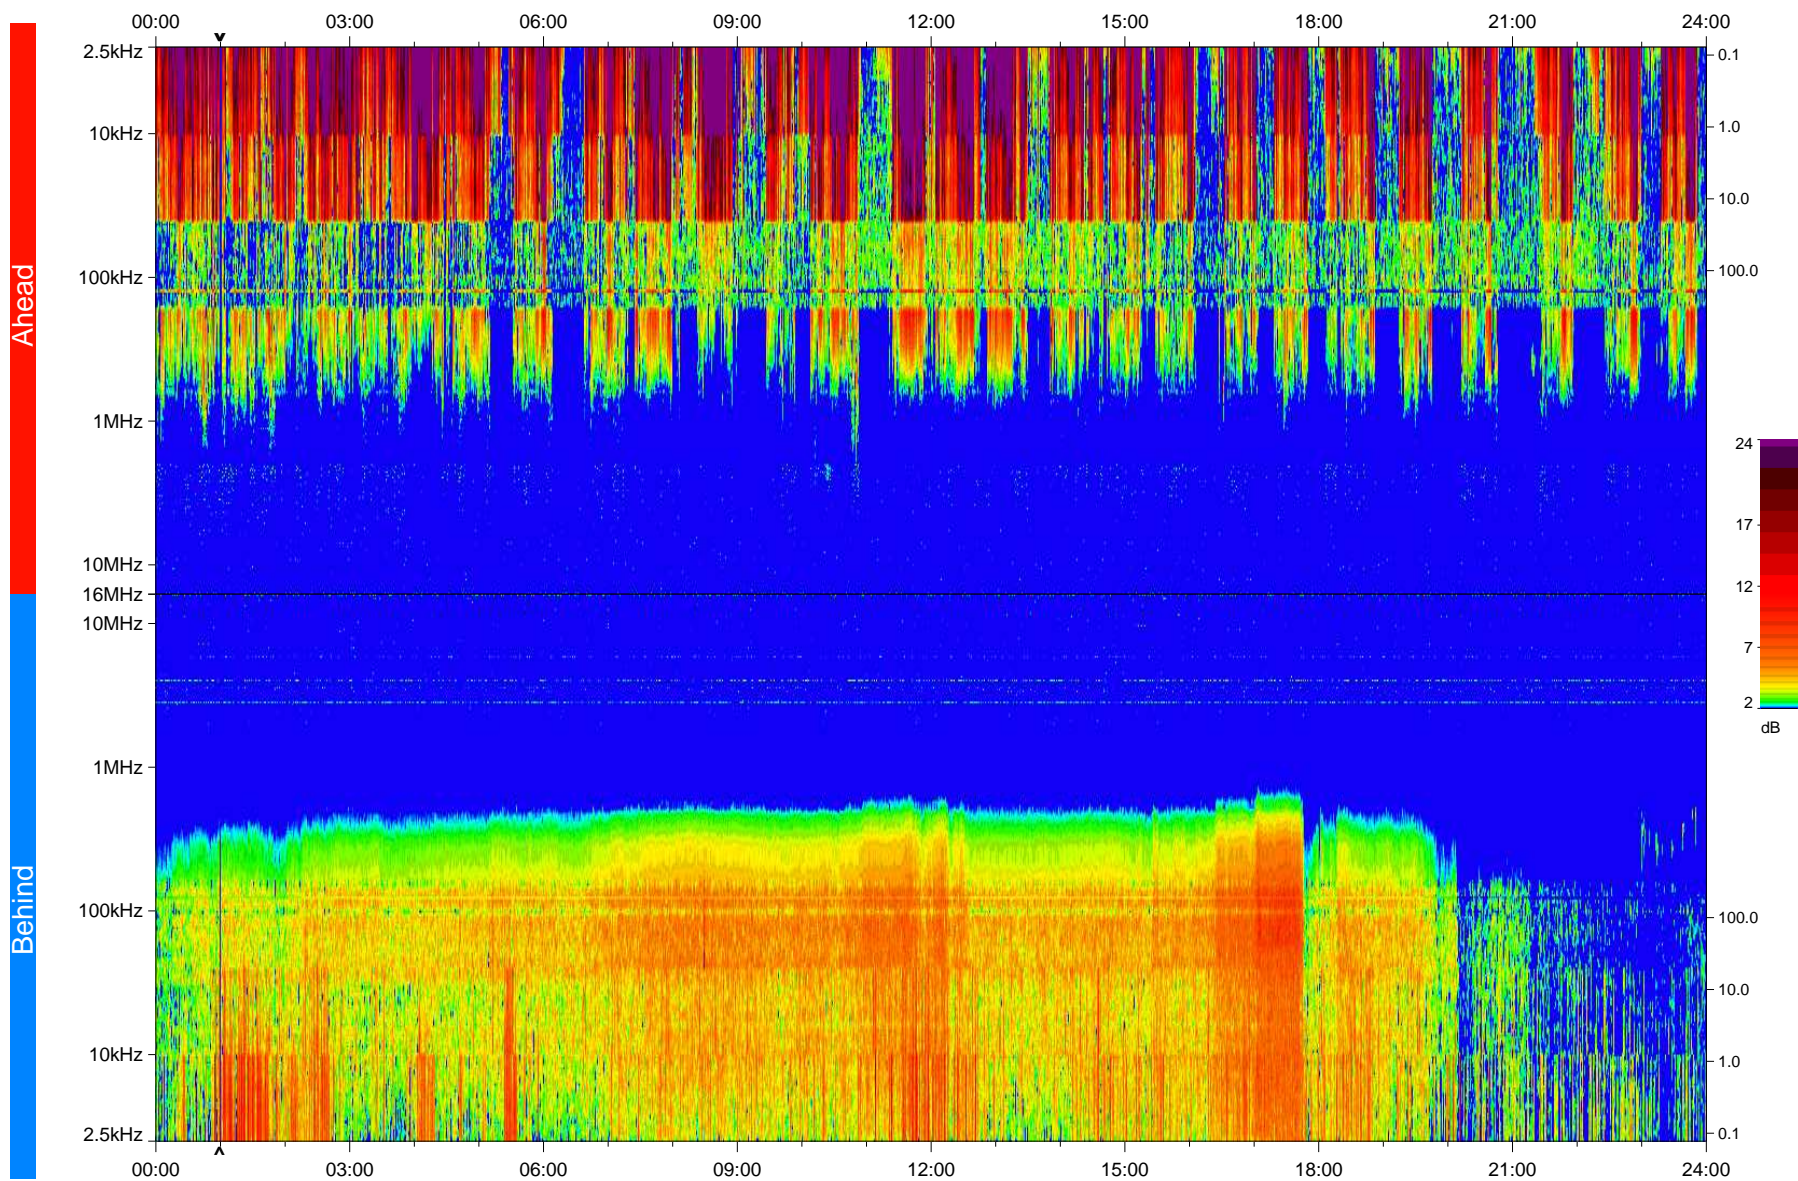

STEREO/WAVES Daily Summary - 06-Mar-2008 (DOY 066)

Ahead source file: swaves_ahead_2008_066_1_04.fin
Ahead PSE Angle: 22.6°

Behind PSE Angle: -23.7°
Behind source file: swaves_behind_2008_066_1_04.fin

Time (UTC)

file: stereo_swaves_daily-summary_color_20080306_v04
made by: space.umn.edu on macOS with IDL 8.8.2 on 2022-10-18 04:22:28, with TLib V945 / dynspec V311