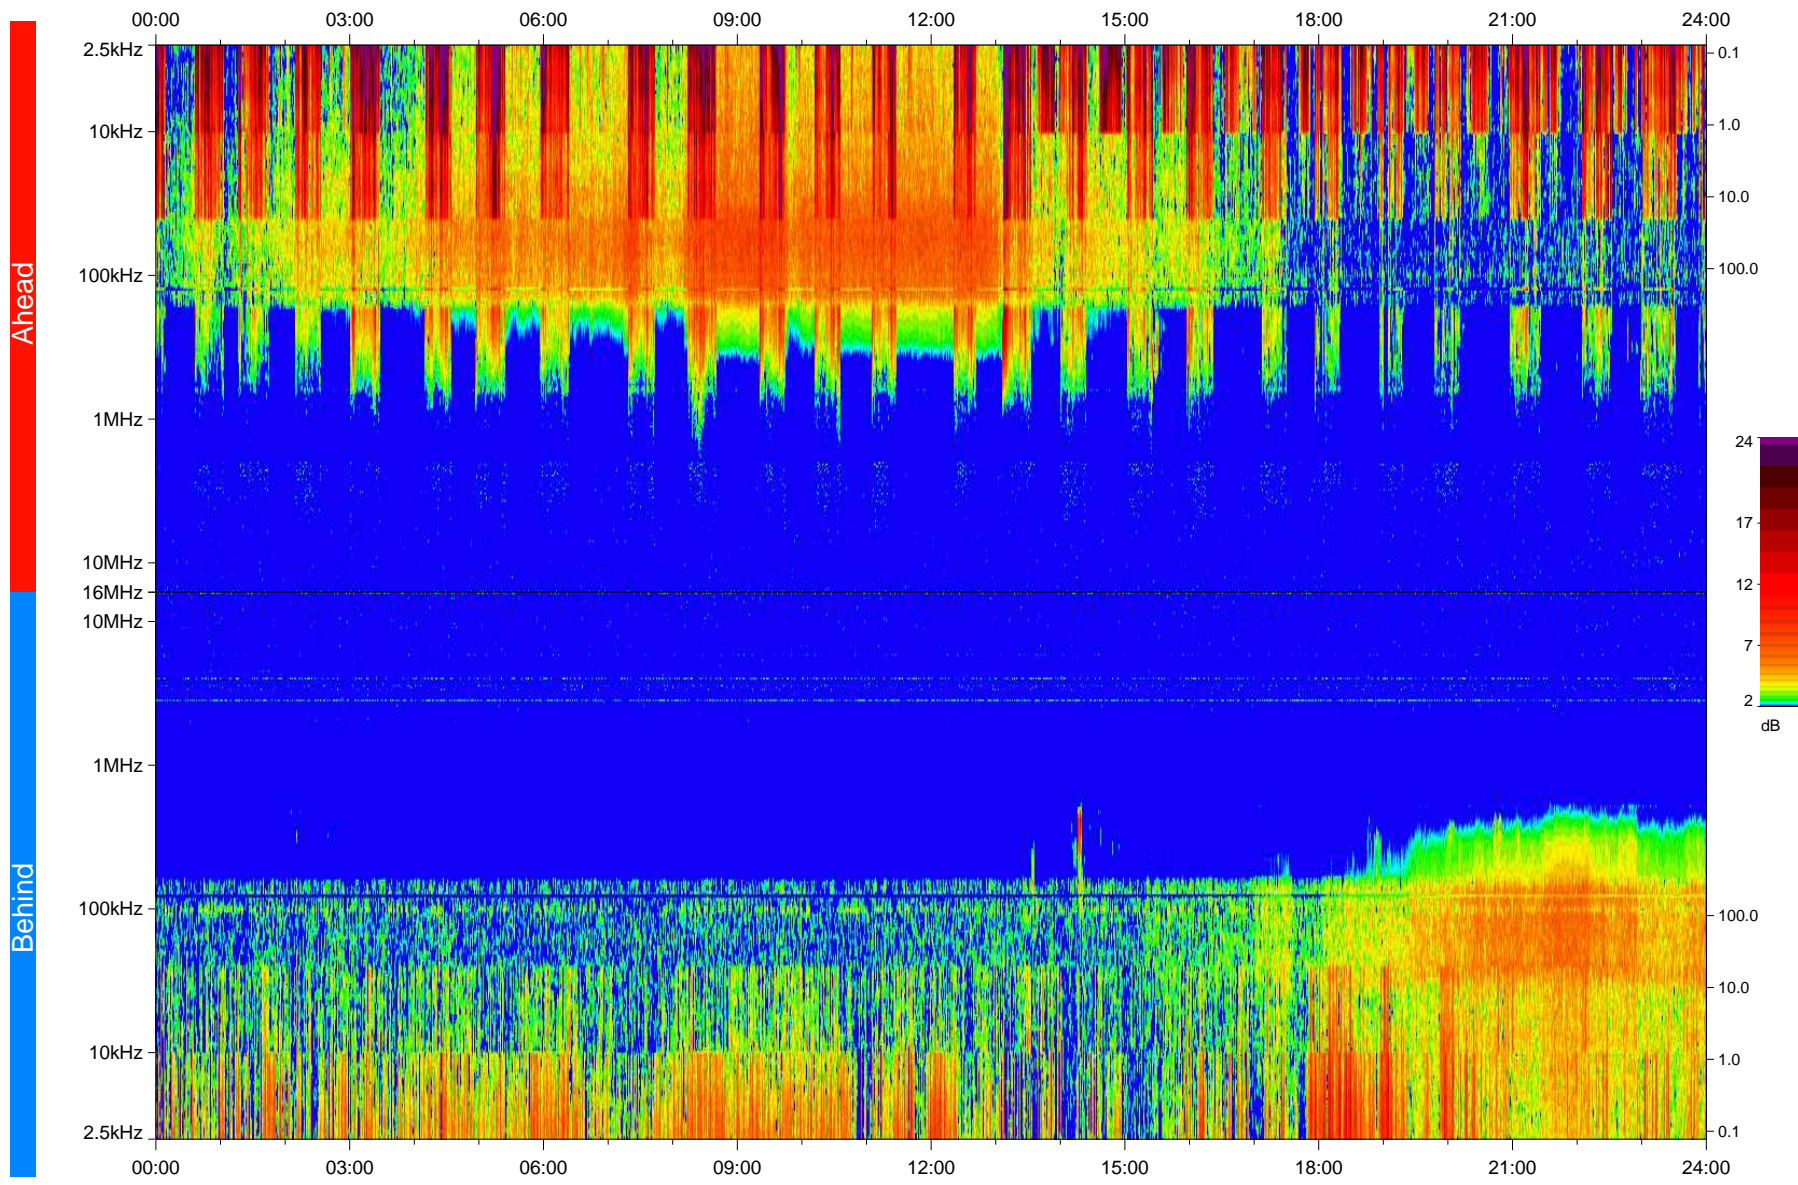

STEREO/WAVES Daily Summary - 05-Mar-2008 (DOY 065)

Ahead source file: swaves_ahead_2008_065_1_04.fin
Ahead PSE Angle: 22.5°

Behind PSE Angle: -23.7°
Behind source file: swaves_behind_2008_065_1_04.fin

Time (UTC)

file: stereo_swaves_daily-summary_color_20080305_v04
made by: space.umn.edu on macOS with IDL 8.8.2 on 2022-10-18 04:19:38, with TLib V945 / dynspec V311