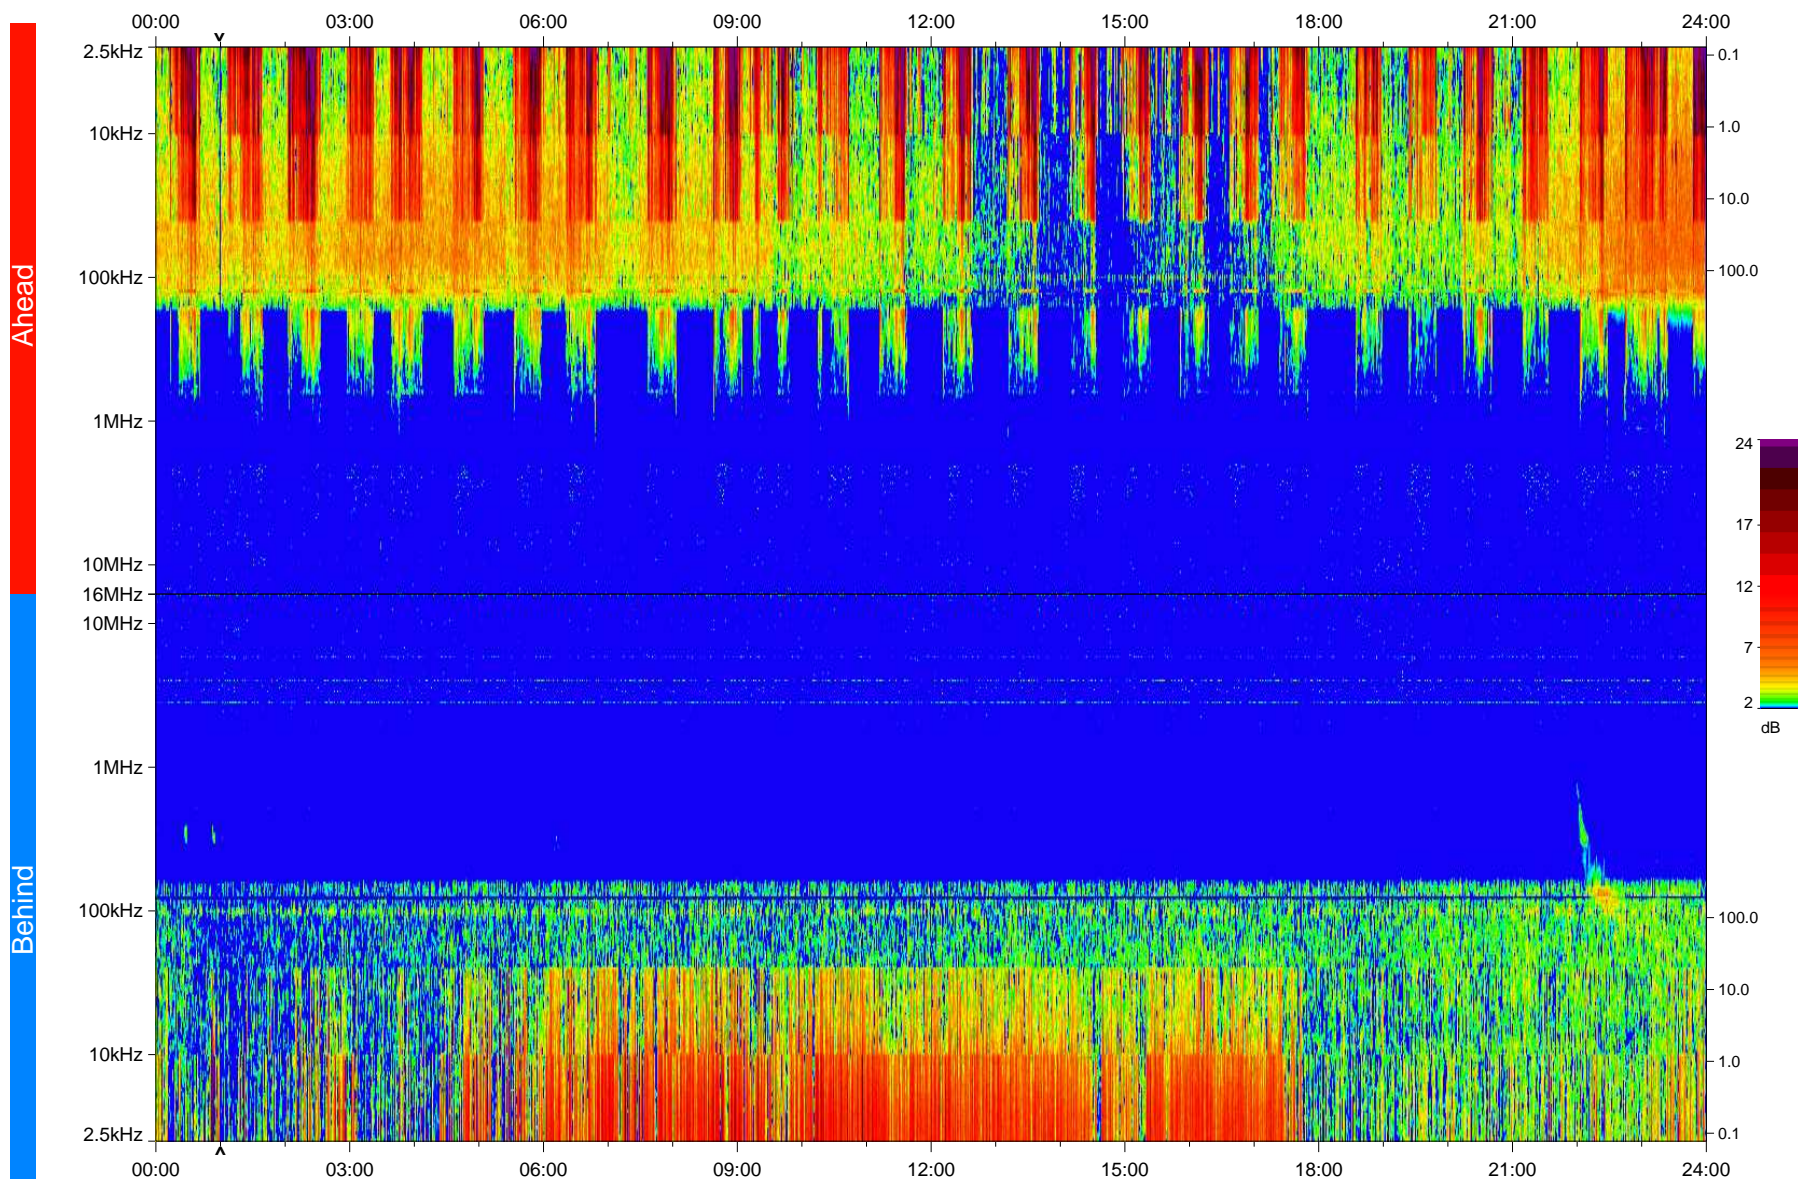

STEREO/WAVES Daily Summary - 04-Mar-2008 (DOY 064)

Ahead source file: swaves_ahead_2008_064_1_04.fin
Ahead PSE Angle: 22.5°

Behind PSE Angle: -23.7°
Behind source file: swaves_behind_2008_064_1_04.fin

Time (UTC)

file: stereo_swaves_daily-summary_color_20080304_v04
made by: space.umn.edu on macOS with IDL 8.8.2 on 2022-10-18 04:16:48, with TLib V945 / dynspec V311