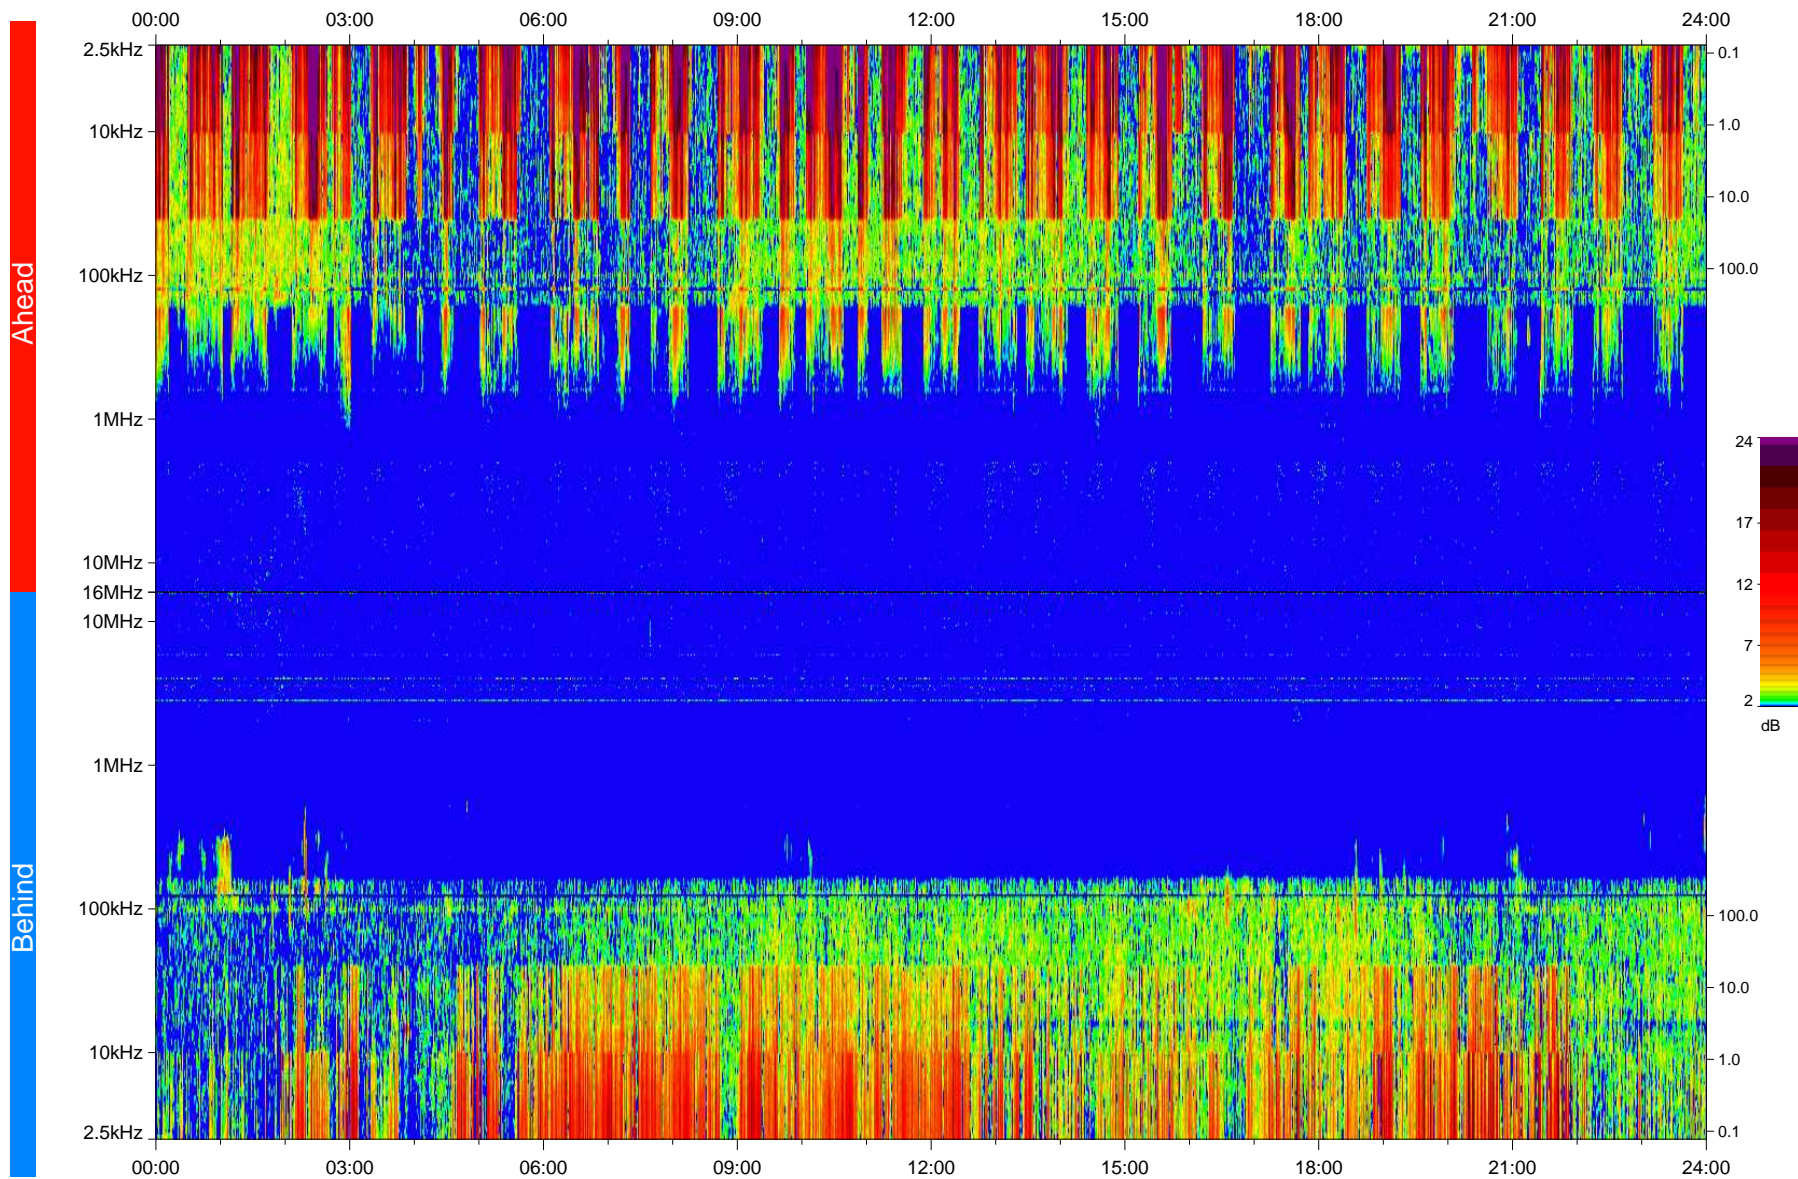

STEREO/WAVES Daily Summary - 03-Mar-2008 (DOY 063)

Ahead source file: swaves_ahead_2008_063_1_04.fin
Ahead PSE Angle: 22.5°

Behind PSE Angle: -23.7°
Behind source file: swaves_behind_2008_063_1_04.fin

Time (UTC)

file: stereo_swaves_daily-summary_color_20080303_v04
made by: space.umn.edu on macOS with IDL 8.8.2 on 2022-10-18 04:13:56, with Tlib V945 / dynspec V311