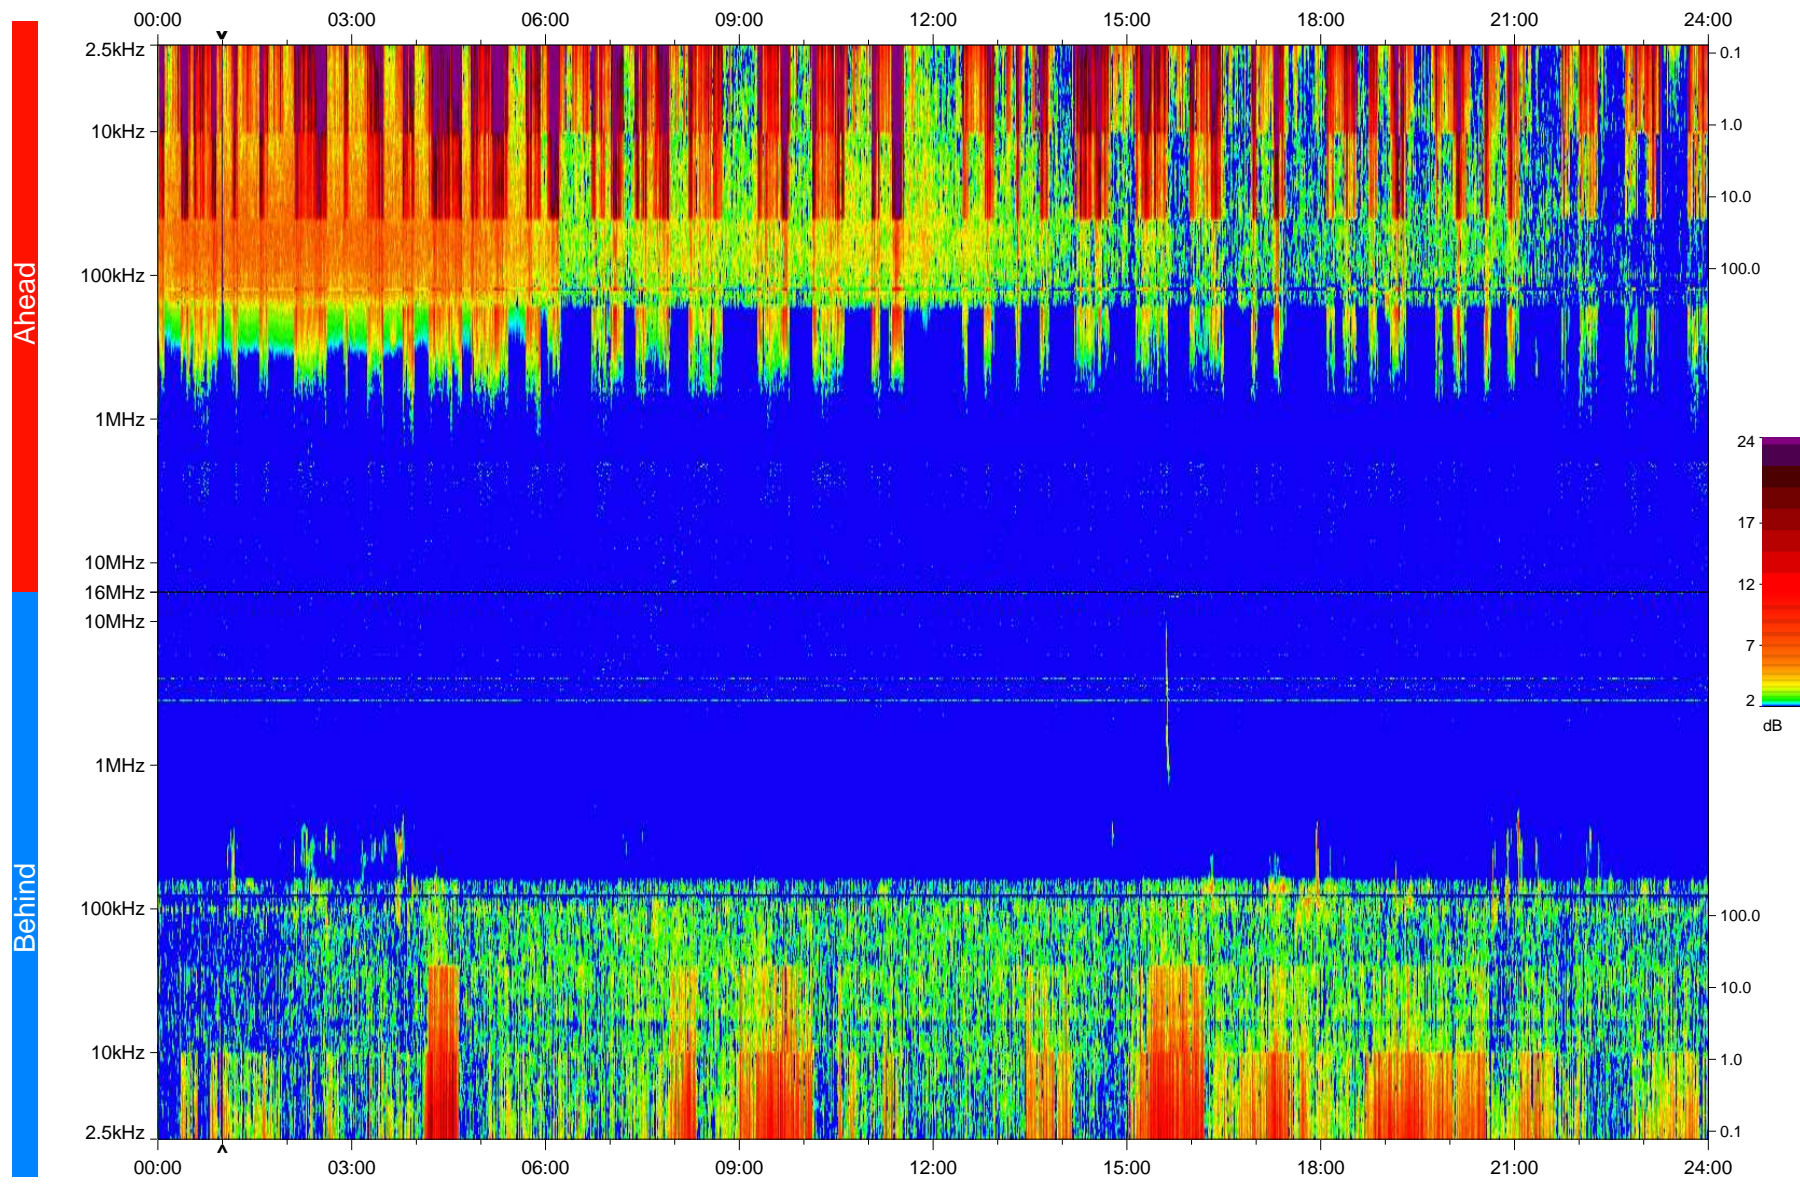

STEREO/WAVES Daily Summary - 02-Mar-2008 (DOY 062)

Ahead source file: swaves_ahead_2008_062_1_04.fin
Ahead PSE Angle: 22.4°

Behind PSE Angle: -23.7°
Behind source file: swaves_behind_2008_062_1_04.fin

Time (UTC)

file: stereo_swaves_daily-summary_color_20080302_v04
made by: space.umn.edu on macOS with IDL 8.8.2 on 2022-10-18 04:11:05, with TLib V945 / dynspec V311