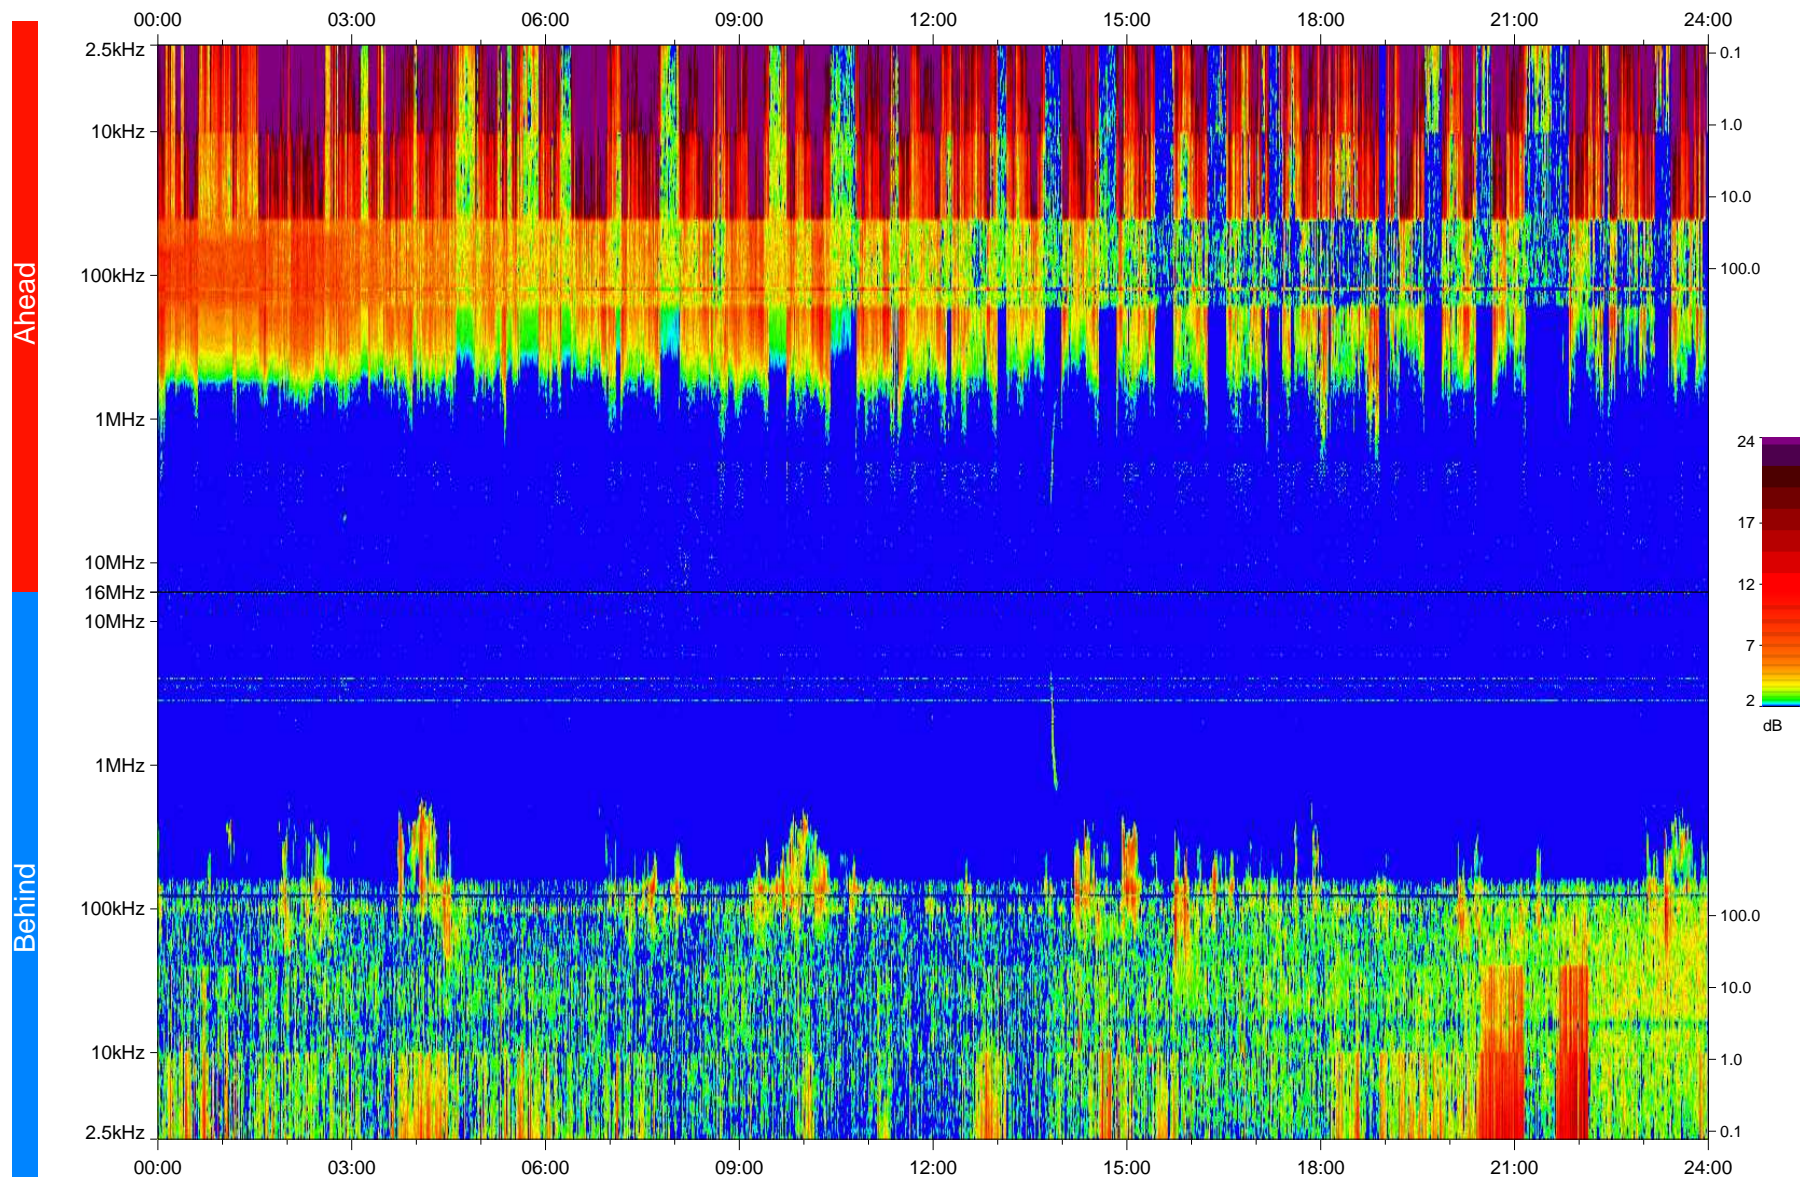

STEREO/WAVES Daily Summary - 01-Mar-2008 (DOY 061)

Ahead source file: swaves_ahead_2008_061_1_04.fin
Ahead PSE Angle: 22.4°

Behind PSE Angle: -23.7°
Behind source file: swaves_behind_2008_061_1_04.fin

Time (UTC)

file: stereo_swaves_daily-summary_color_20080301_v04
made by: space.umn.edu on macOS with IDL 8.8.2 on 2022-10-18 04:08:11, with TLib V945 / dynspec V311