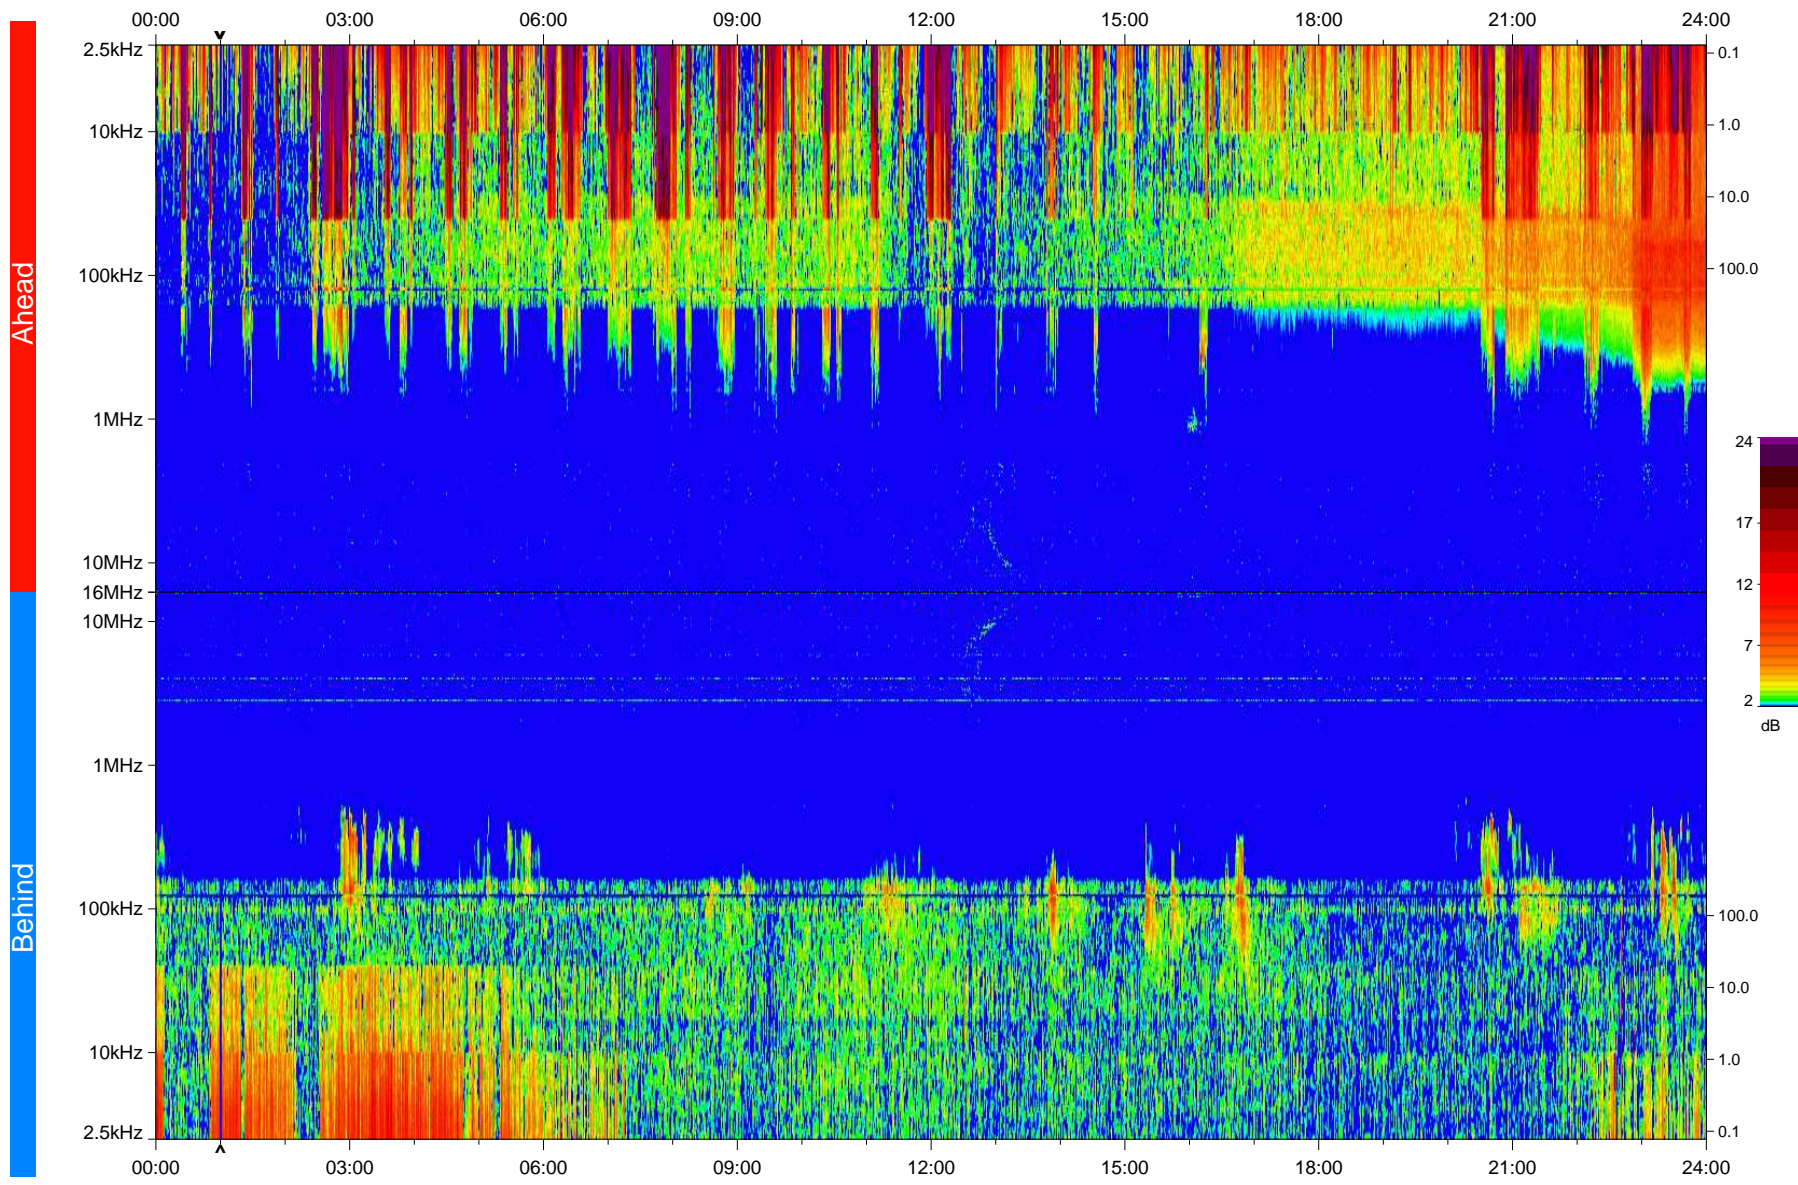

# STEREO/WAVES Daily Summary - 29-Feb-2008 (DOY 060)

Ahead source file: swaves\_ahead\_2008\_060\_1\_04.fin  
Ahead PSE Angle: 22.3°

Behind PSE Angle: -23.7°  
Behind source file: swaves\_behind\_2008\_060\_1\_04.fin

Time (UTC)

file: stereo\_swaves\_daily-summary\_color\_20080229\_v04  
made by: space.umn.edu on macOS with IDL 8.8.2 on 2022-10-18 04:05:22, with TLib V945 / dynspec V311