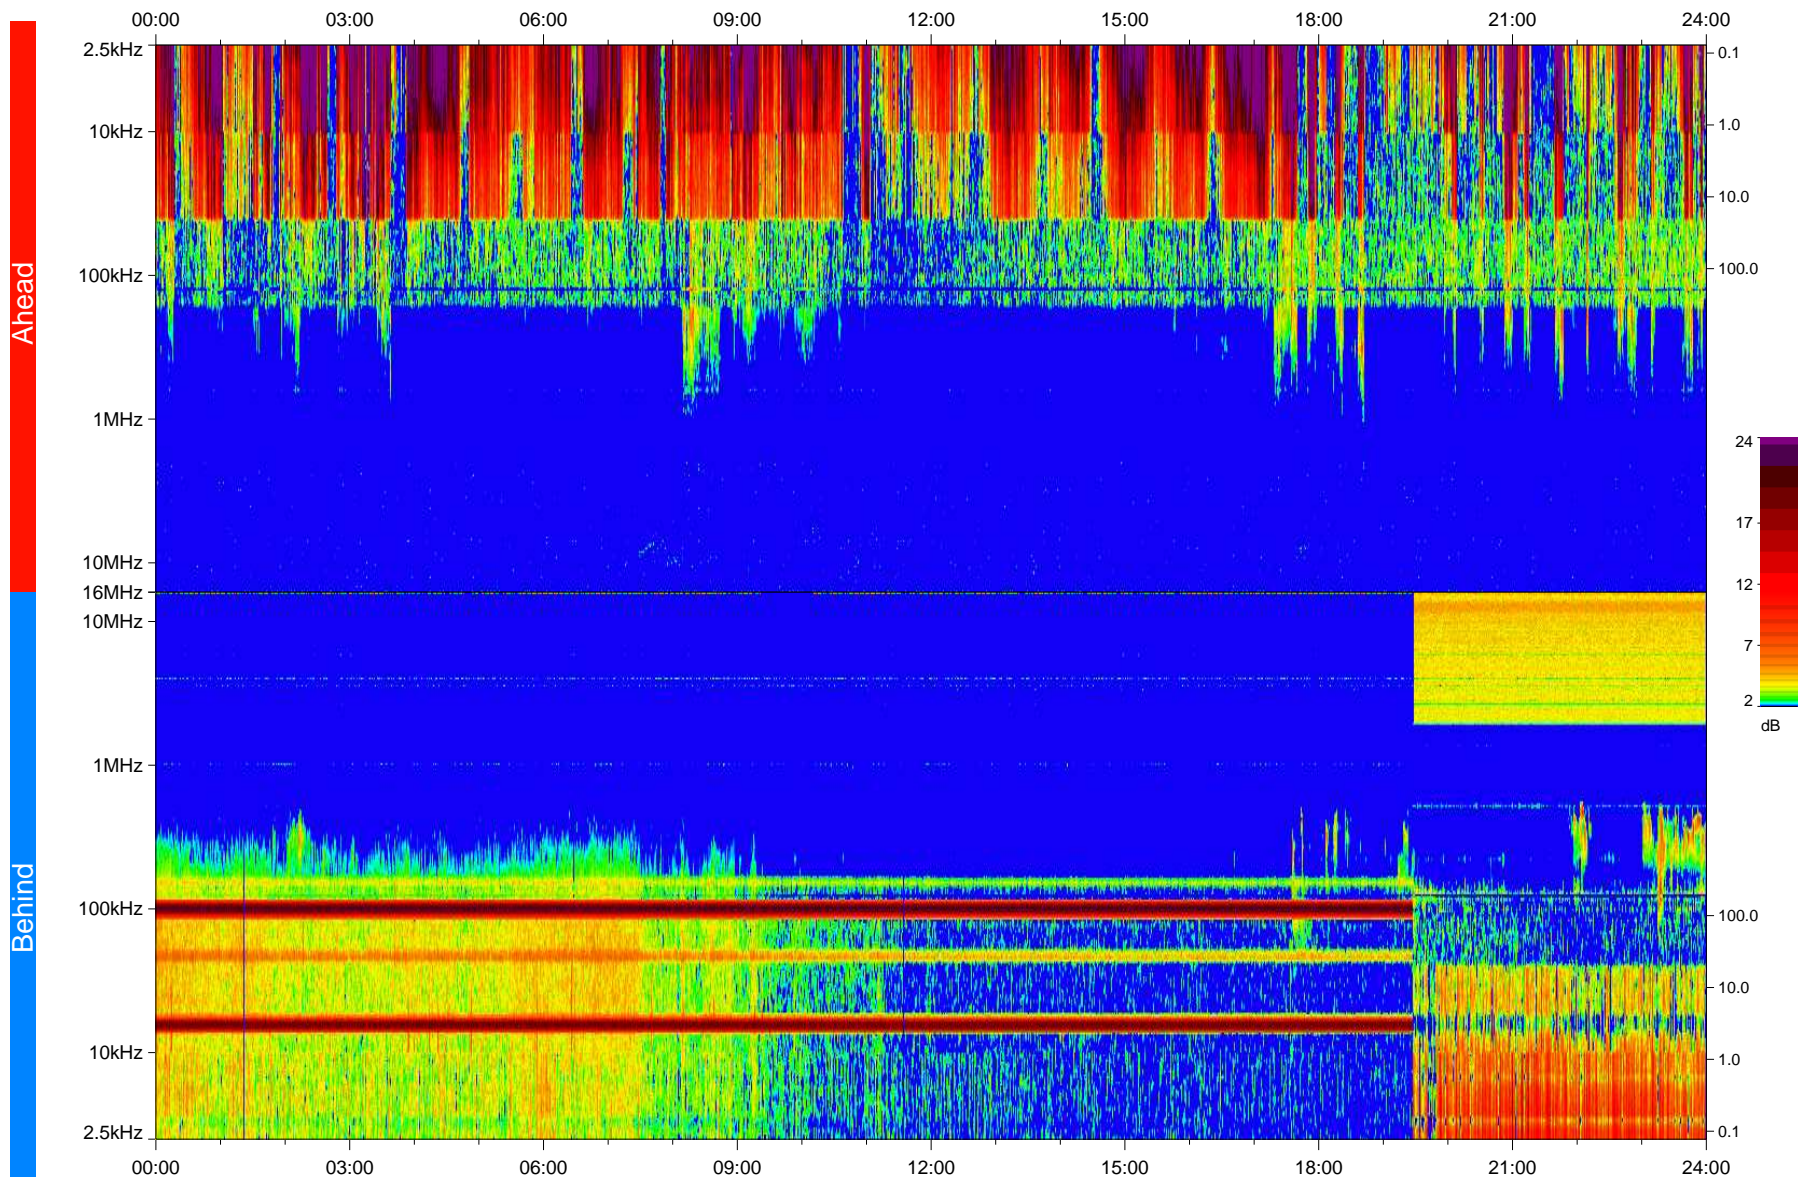

# STEREO/WAVES Daily Summary - 28-Feb-2008 (DOY 059)

Ahead source file: swaves\_ahead\_2008\_059\_1\_04.fin  
Ahead PSE Angle: 22.3°

Behind PSE Angle: -23.7°  
Behind source file: swaves\_behind\_2008\_059\_1\_04.fin

Time (UTC)

file: stereo\_swaves\_daily-summary\_color\_20080228\_v04  
made by: space.umn.edu on macOS with IDL 8.8.2 on 2022-10-18 04:02:33, with Tlib V945 / dynspec V311