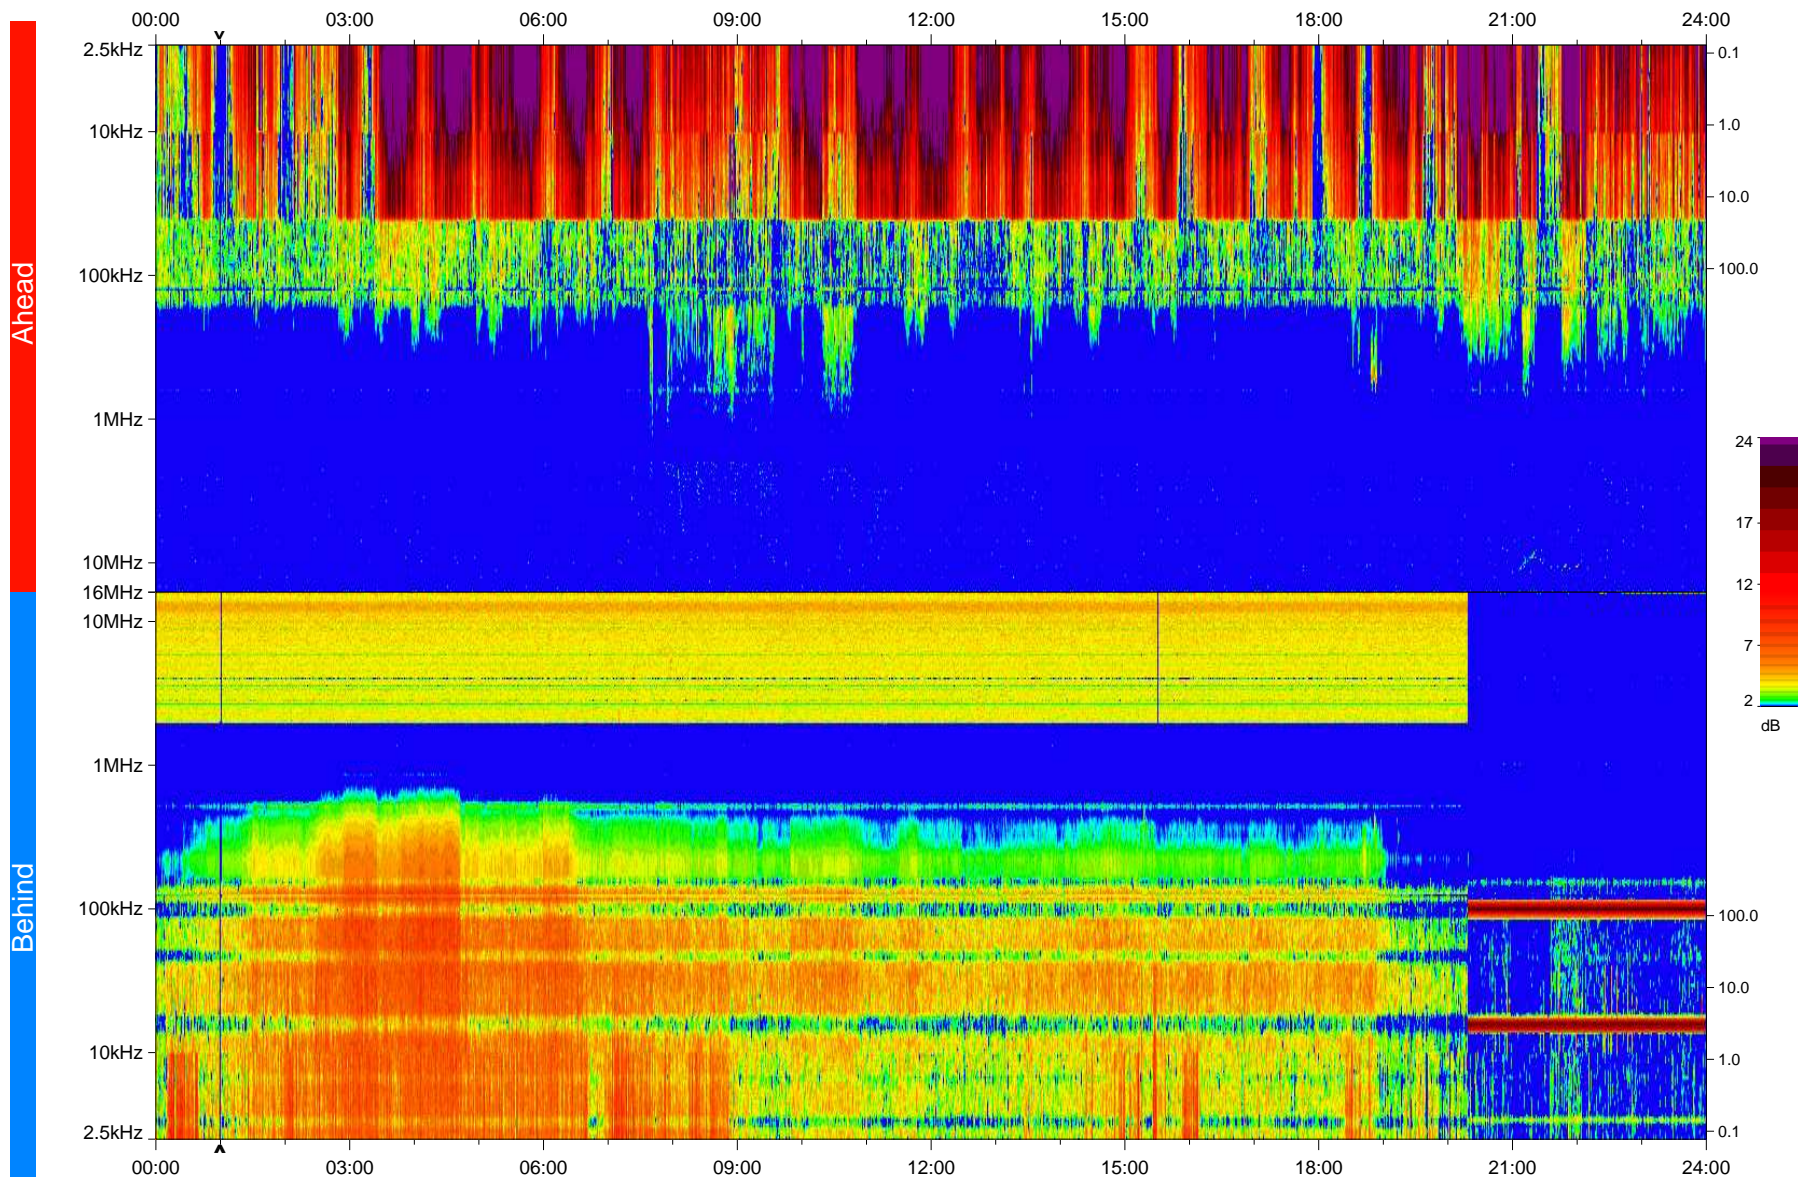

STEREO/WAVES Daily Summary - 27-Feb-2008 (DOY 058)

Ahead source file: swaves_ahead_2008_058_1_04.fin
Ahead PSE Angle: 22.3°

Behind PSE Angle: -23.7°
Behind source file: swaves_behind_2008_058_1_04.fin

Time (UTC)

file: stereo_swaves_daily-summary_color_20080227_v04
made by: space.umn.edu on macOS with IDL 8.8.2 on 2022-10-18 03:59:29, with TLib V945 / dynspec V311