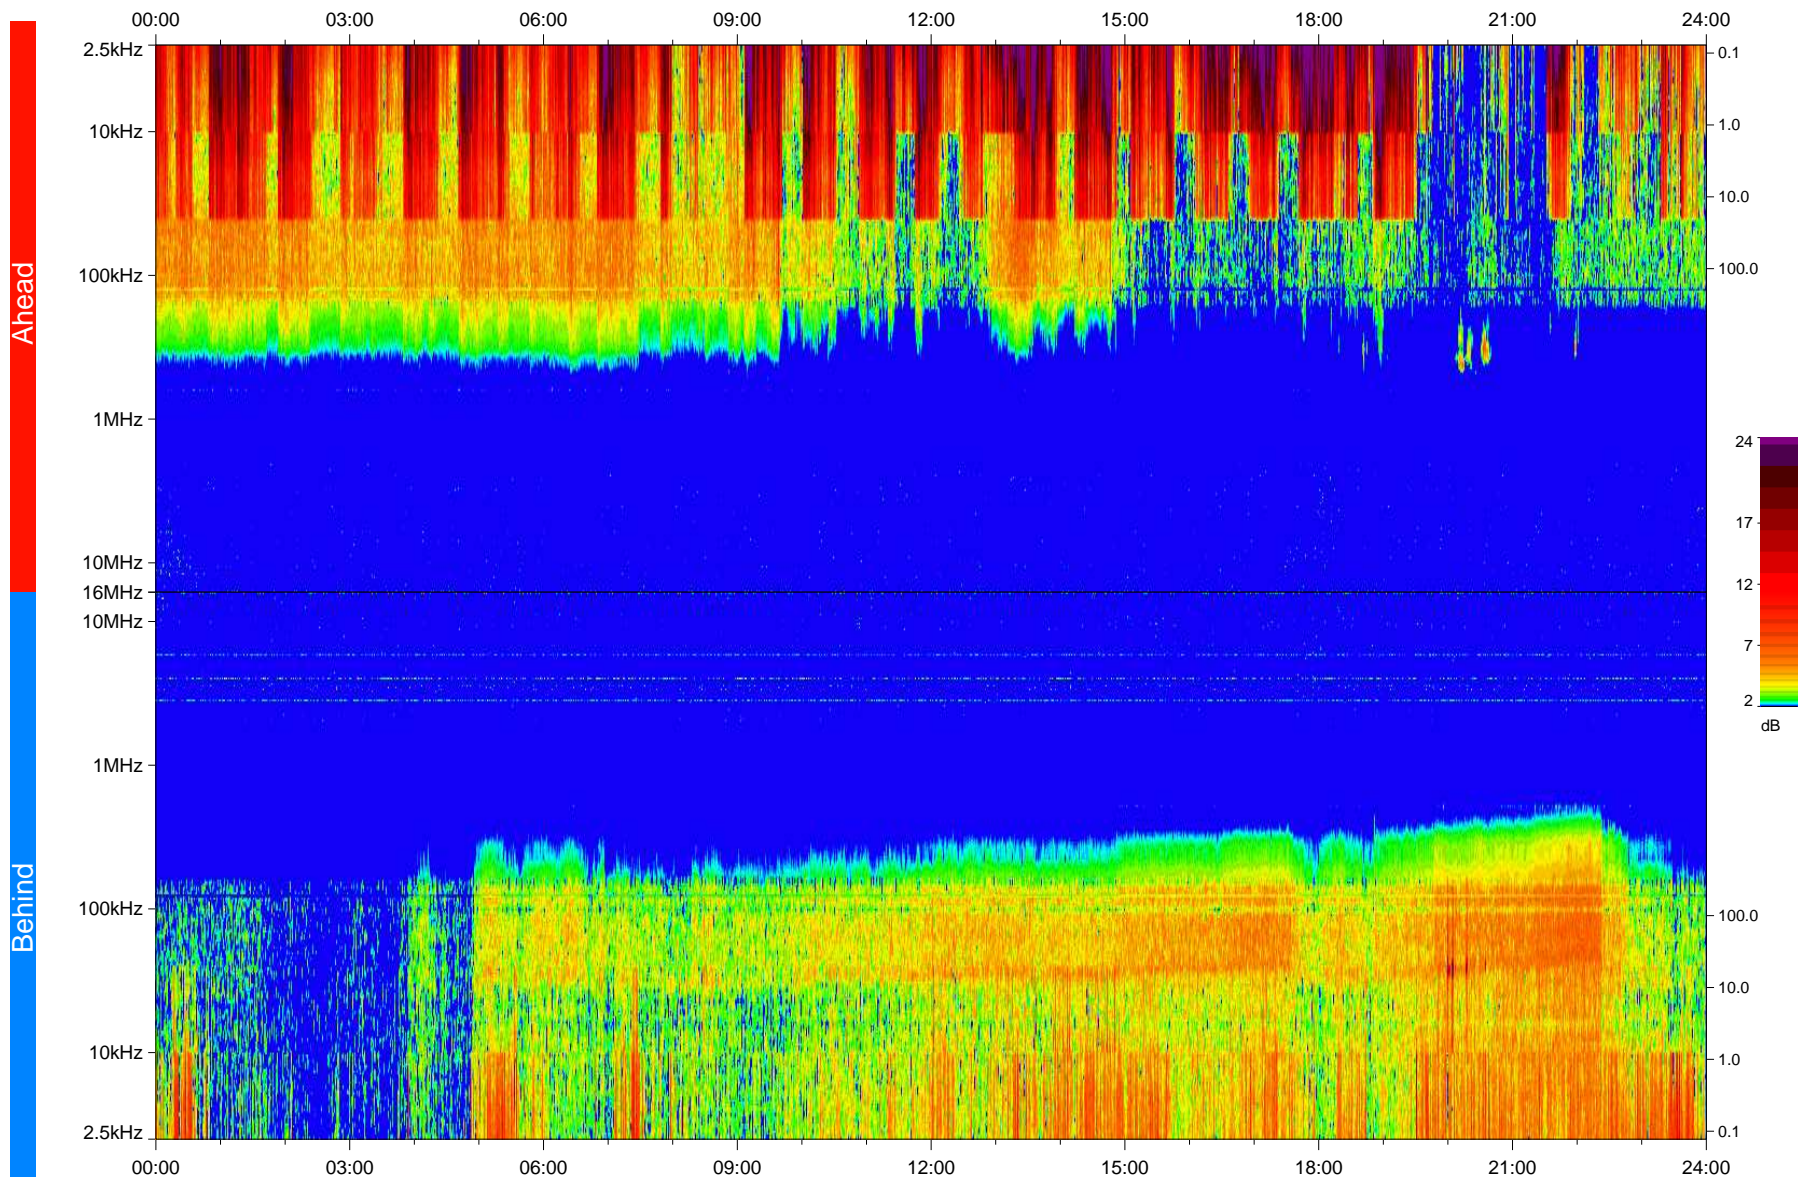

STEREO/WAVES Daily Summary - 26-Feb-2008 (DOY 057)

Ahead source file: swaves_ahead_2008_057_1_04.fin
Ahead PSE Angle: 22.2°

Behind PSE Angle: -23.7°
Behind source file: swaves_behind_2008_057_1_04.fin

Time (UTC)

file: stereo_swaves_daily-summary_color_20080226_v04
made by: space.umn.edu on macOS with IDL 8.8.2 on 2022-10-18 03:56:35, with TLib V945 / dynspec V311