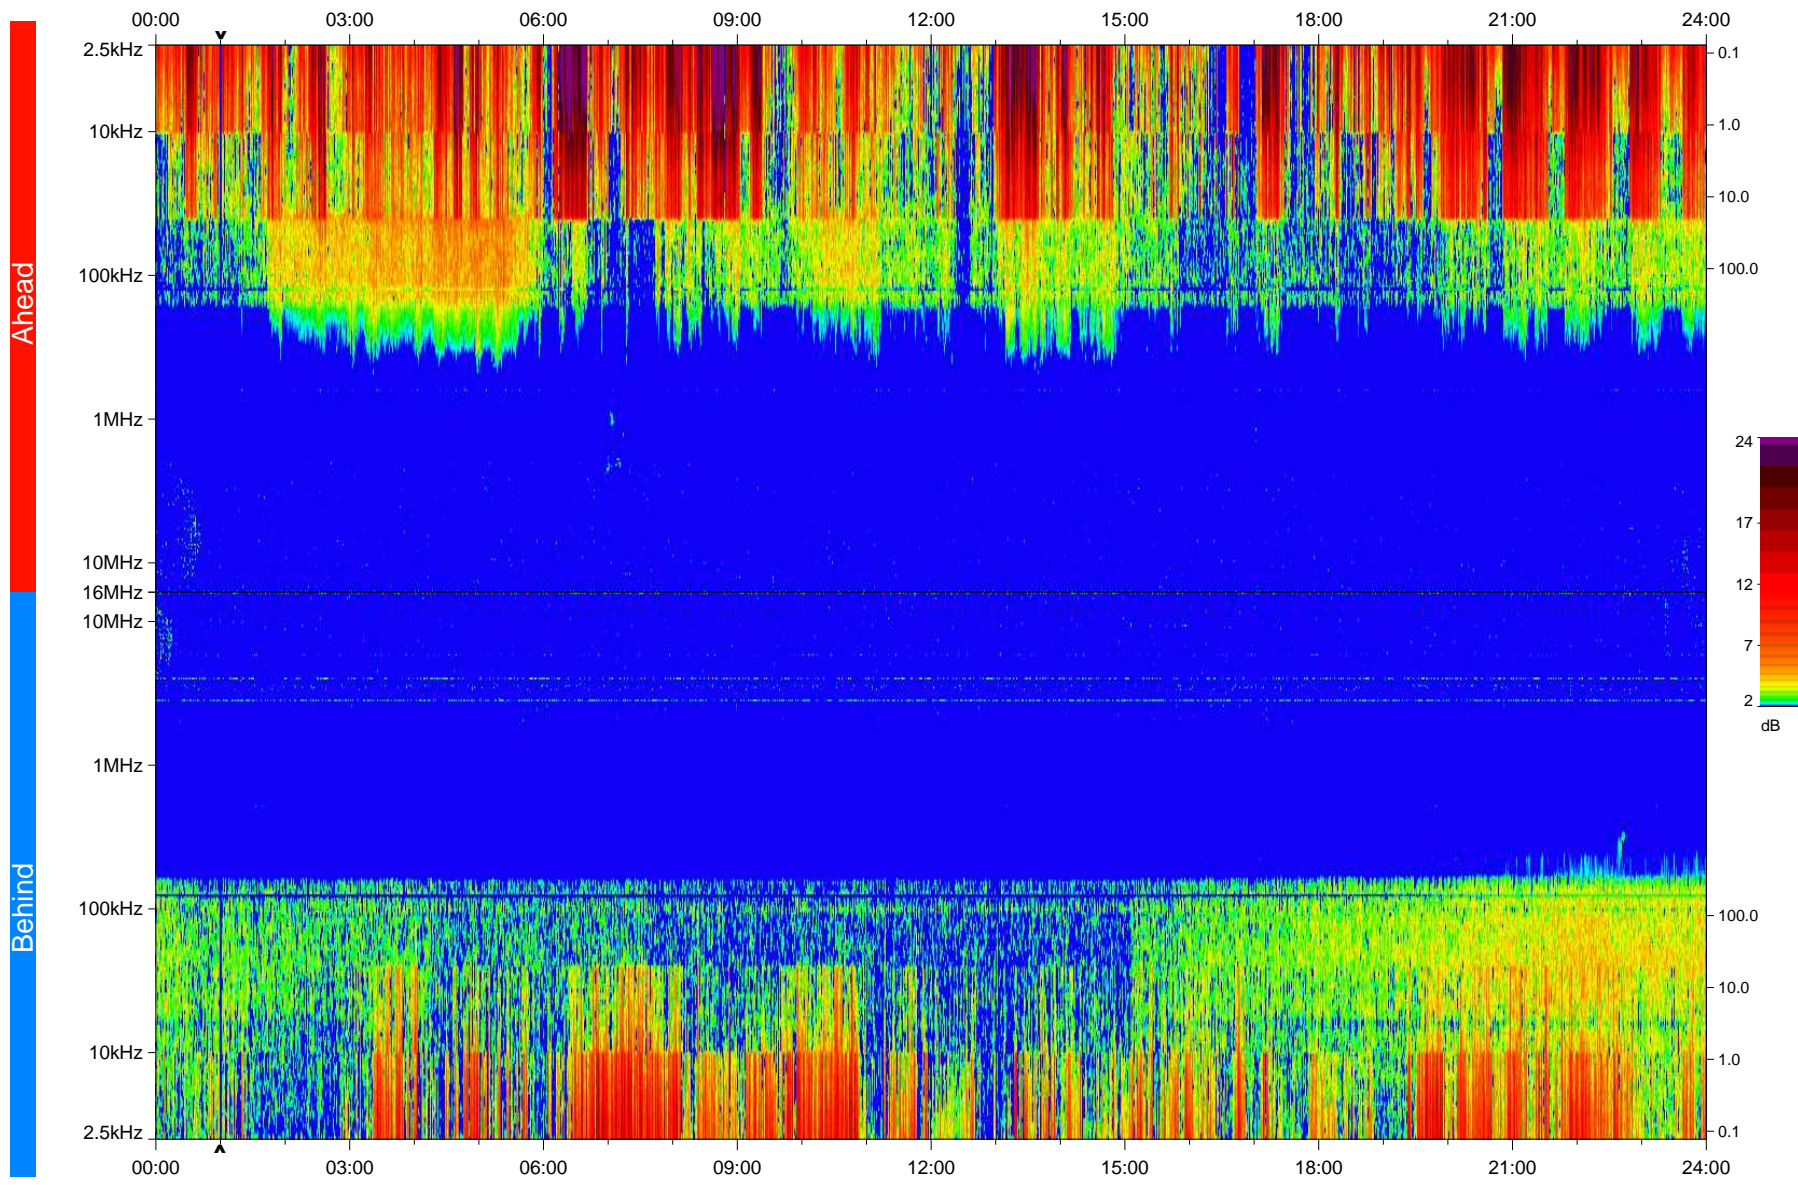

STEREO/WAVES Daily Summary - 25-Feb-2008 (DOY 056)

Ahead source file: swaves_ahead_2008_056_1_04.fin
Ahead PSE Angle: 22.2°

Behind PSE Angle: -23.7°
Behind source file: swaves_behind_2008_056_1_04.fin

Time (UTC)

file: stereo_swaves_daily-summary_color_20080225_v04
made by: space.umn.edu on macOS with IDL 8.8.2 on 2022-10-18 03:53:45, with TLib V945 / dynspec V311