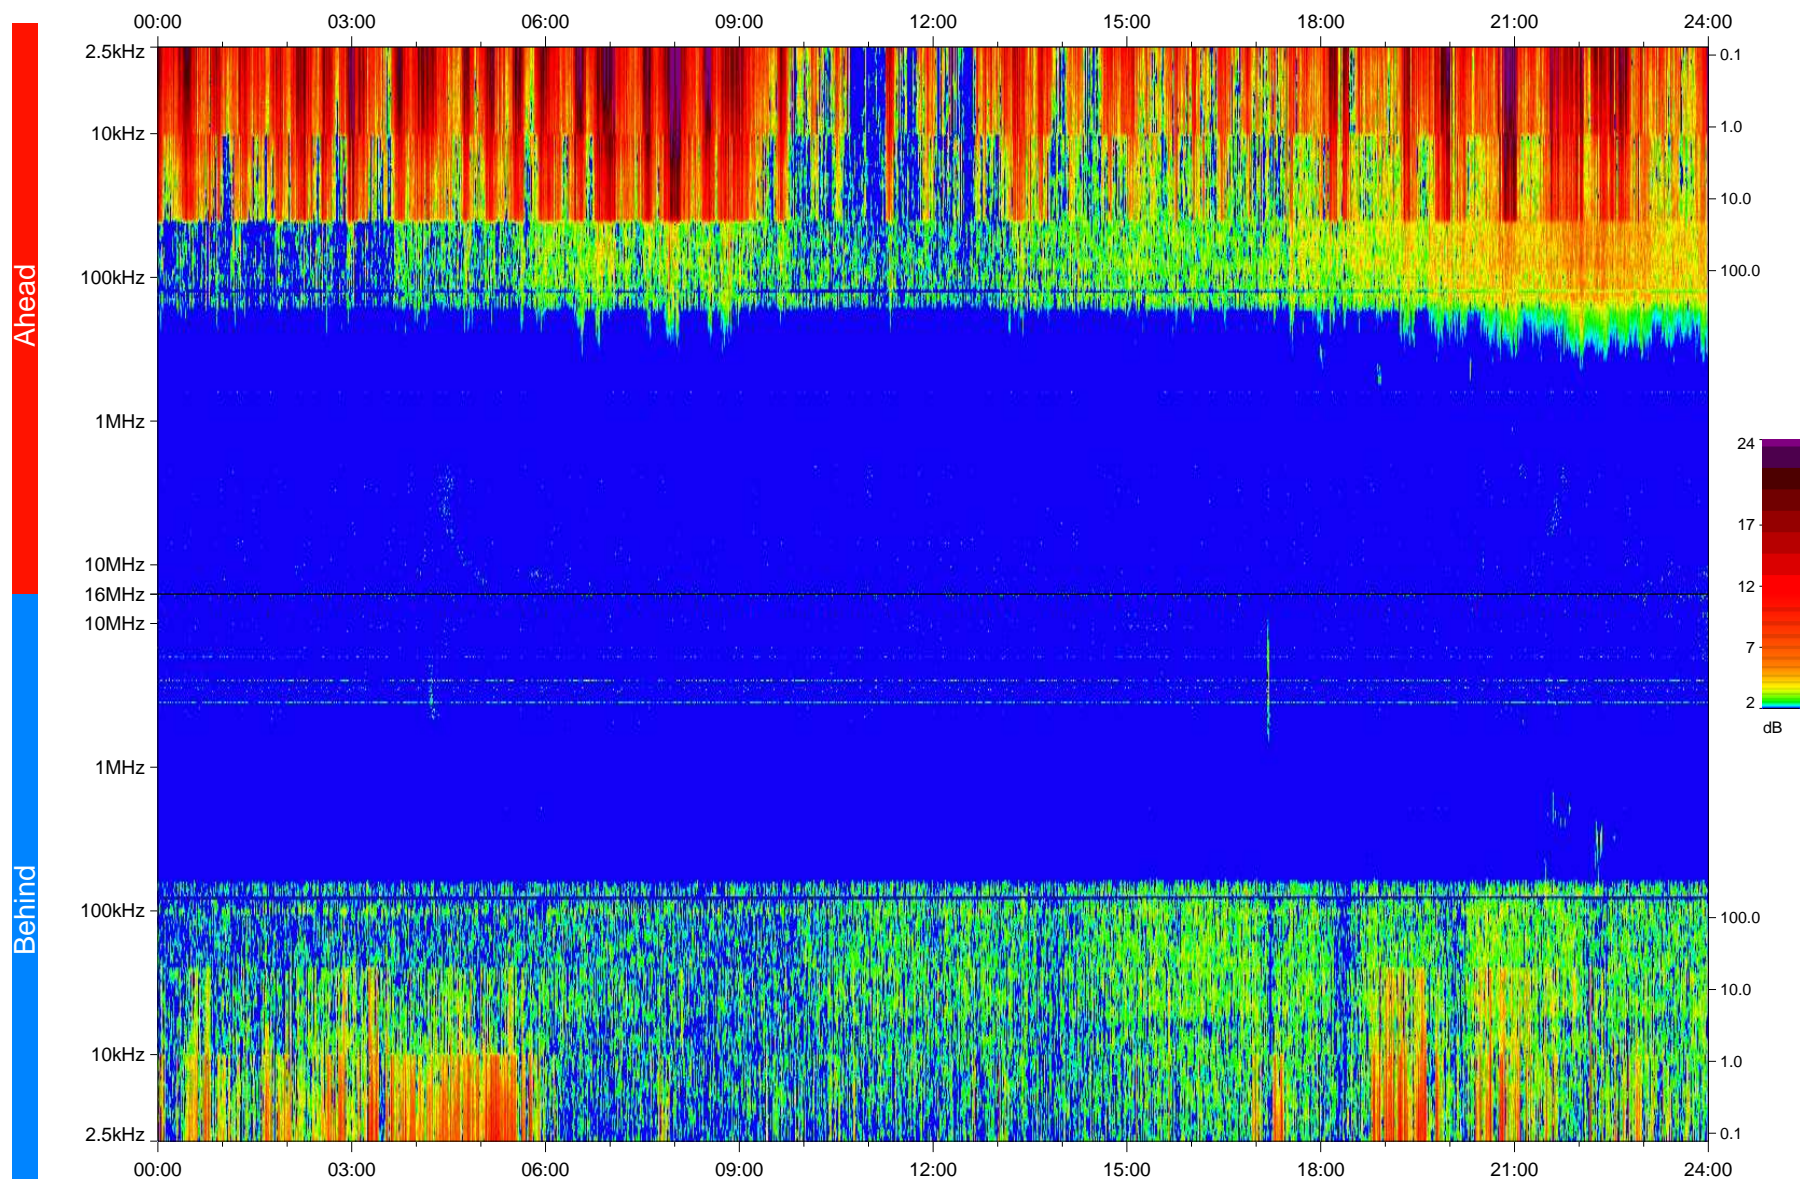

STEREO/WAVES Daily Summary - 24-Feb-2008 (DOY 055)

Ahead source file: swaves_ahead_2008_055_1_04.fin
Ahead PSE Angle: 22.2°

Behind PSE Angle: -23.7°
Behind source file: swaves_behind_2008_055_1_04.fin

Time (UTC)

file: stereo_swaves_daily-summary_color_20080224_v04
made by: space.umn.edu on macOS with IDL 8.8.2 on 2022-10-18 03:50:57, with TLib V945 / dynspec V311