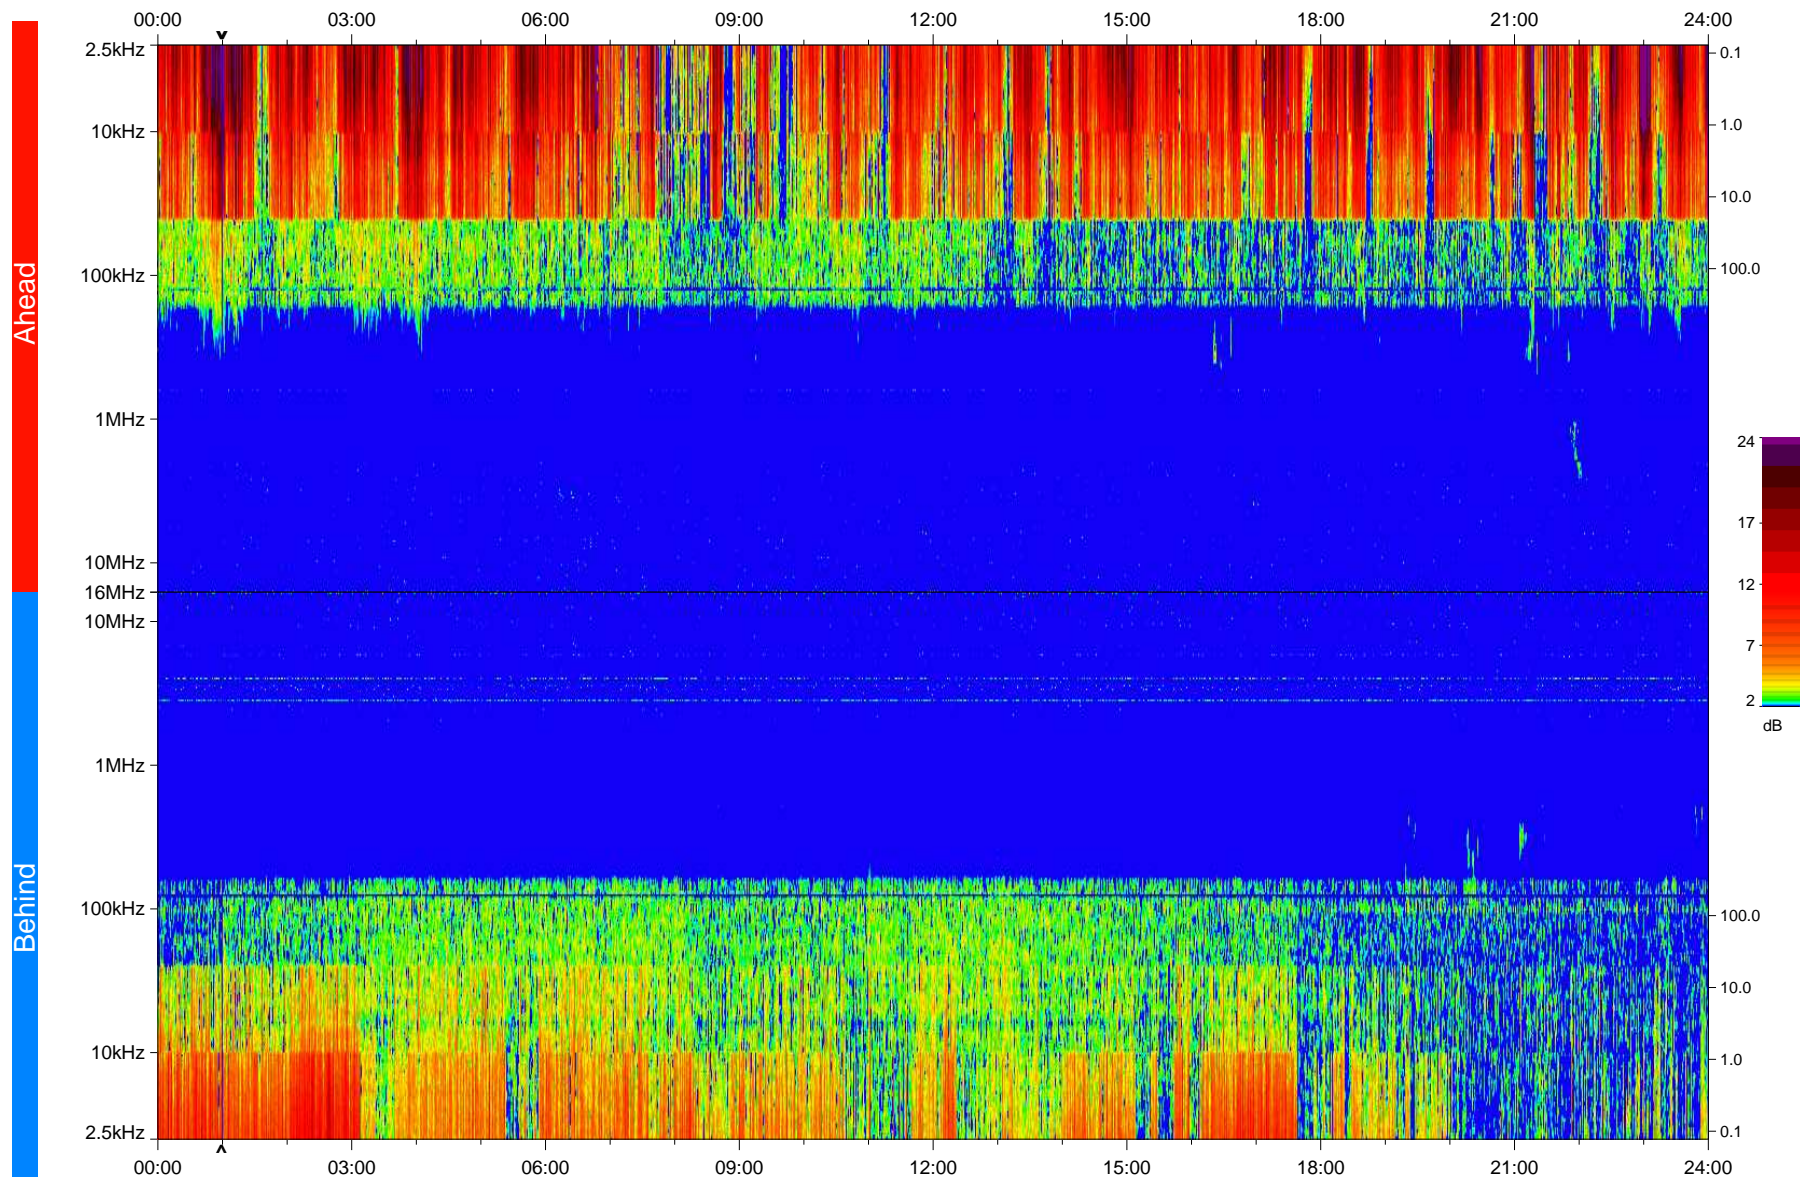

STEREO/WAVES Daily Summary - 23-Feb-2008 (DOY 054)

Ahead source file: swaves_ahead_2008_054_1_04.fin
Ahead PSE Angle: 22.2°

Behind PSE Angle: -23.7°
Behind source file: swaves_behind_2008_054_1_04.fin

Time (UTC)

file: stereo_swaves_daily-summary_color_20080223_v04
made by: space.umn.edu on macOS with IDL 8.8.2 on 2022-10-18 03:48:06, with TLib V945 / dynspec V311