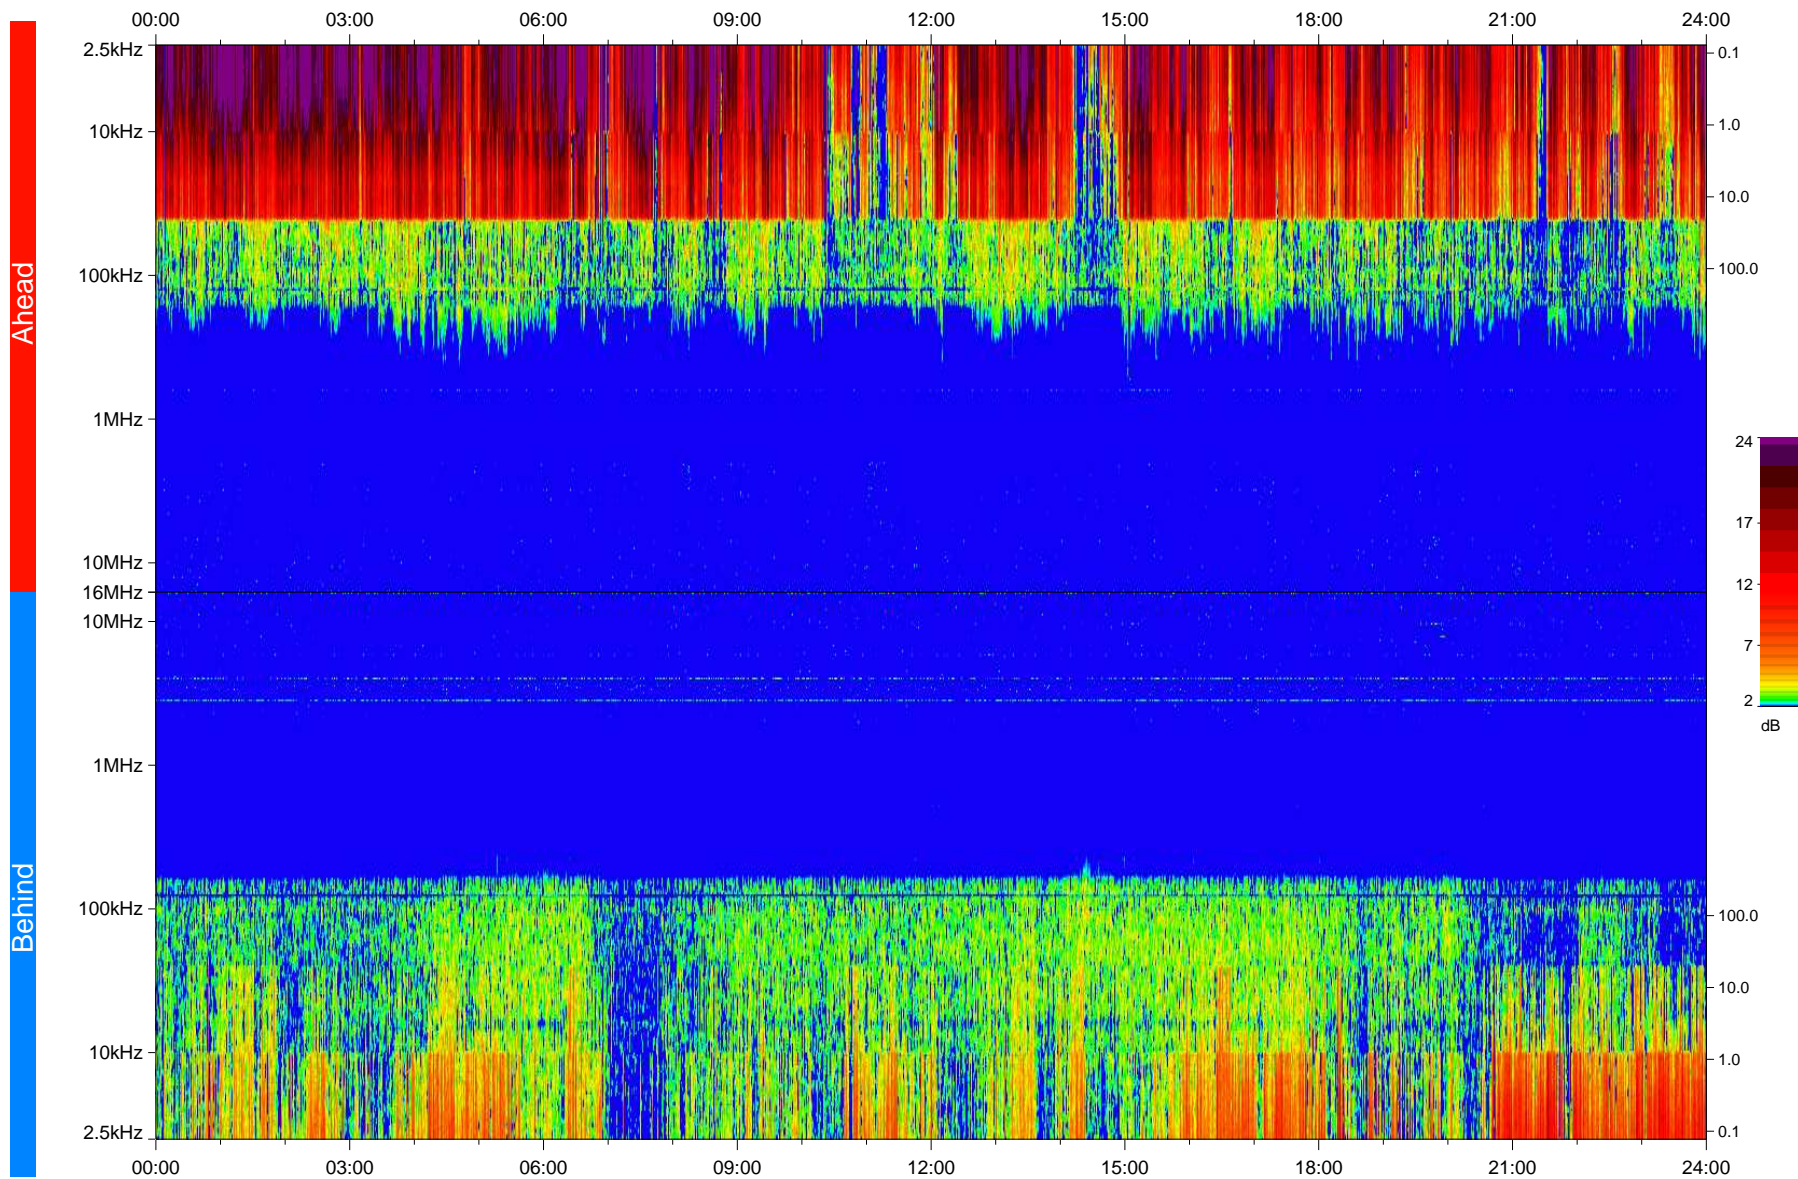

# STEREO/WAVES Daily Summary - 22-Feb-2008 (DOY 053)

Ahead source file: swaves\_ahead\_2008\_053\_1\_04.fin  
Ahead PSE Angle: 22.2°

Behind PSE Angle: -23.7°  
Behind source file: swaves\_behind\_2008\_053\_1\_04.fin

Time (UTC)

file: stereo\_swaves\_daily-summary\_color\_20080222\_v04  
made by: space.umn.edu on macOS with IDL 8.8.2 on 2022-10-18 03:45:16, with TLib V945 / dynspec V311