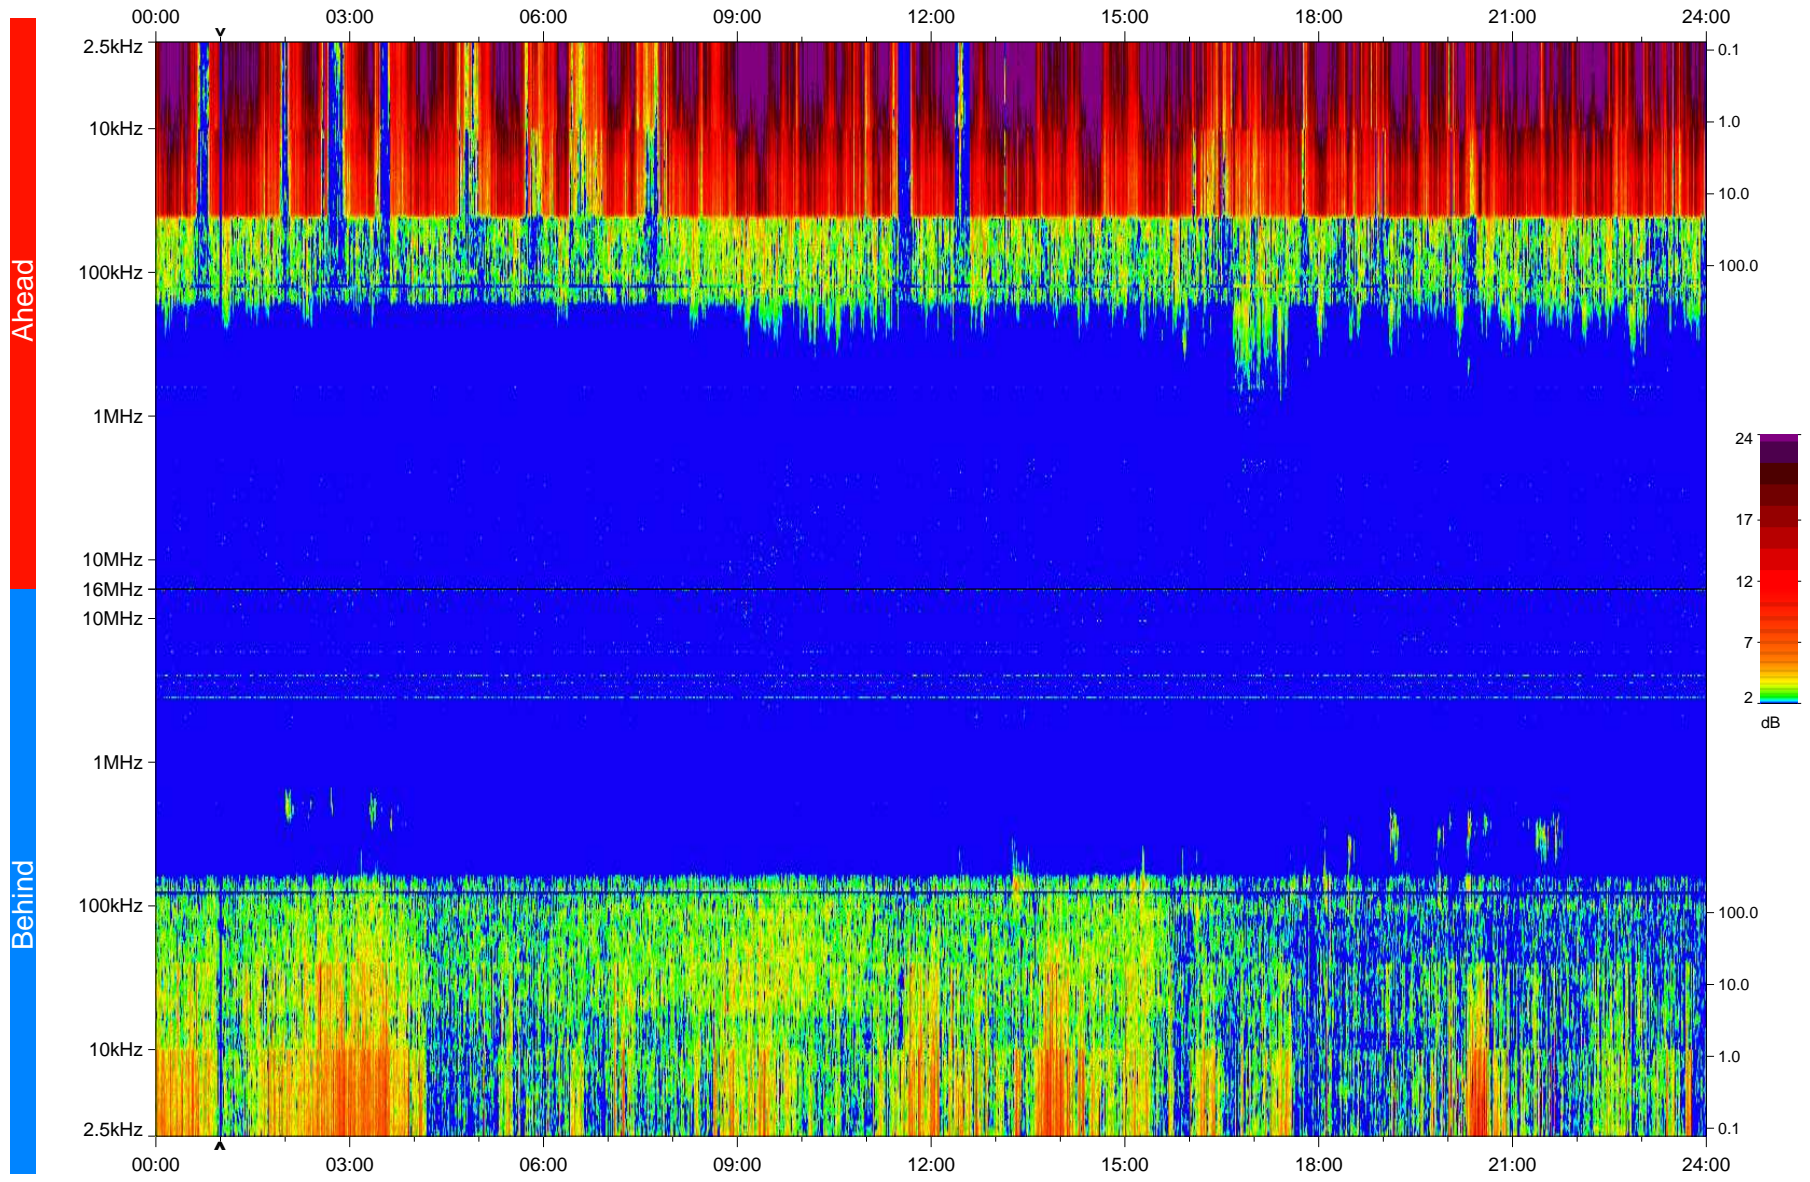

STEREO/WAVES Daily Summary - 21-Feb-2008 (DOY 052)

Ahead source file: swaves_ahead_2008_052_1_04.fin
Ahead PSE Angle: 22.2°

Behind PSE Angle: -23.7°
Behind source file: swaves_behind_2008_052_1_04.fin

Time (UTC)

file: stereo_swaves_daily-summary_color_20080221_v04
made by: space.umn.edu on macOS with IDL 8.8.2 on 2022-10-18 03:42:25, with TLib V945 / dynspec V311